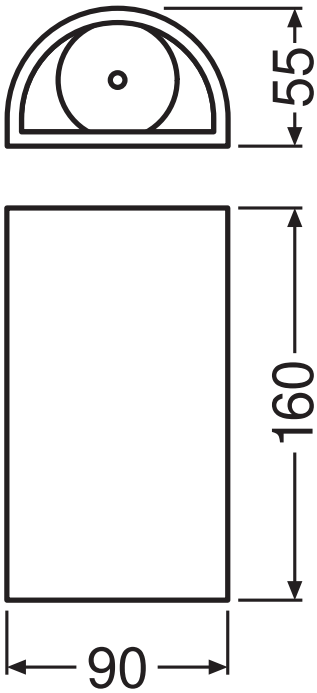

Photometrical data

Luminous flux	700 lm
Luminous efficacy	60 lm/W
Color temperature	3000 K
Light color (designation)	Warm White
Color rendering index Ra	≥ 80
Standard deviation of color matching	< 6 sdc _m
Photobiological safety group acc. to EN62778	RG0
Photobiological safety group acc. to EN62471	RG0
Beam angle	280 °

4058075075054 O Facade Updown
12W3000K GY IP54

Dimensions & Weight

Length	55.00 mm
Width	90.00 mm
Height	160.00 mm
Product weight	480.00 g

O FACADE UPDOWN 12W/3000K
GY IP54

Materials & Colors

Product color	Gray
Housing color	Gray
Body material	Aluminum
Cover material	Glass
Mercury content	0.0 mg