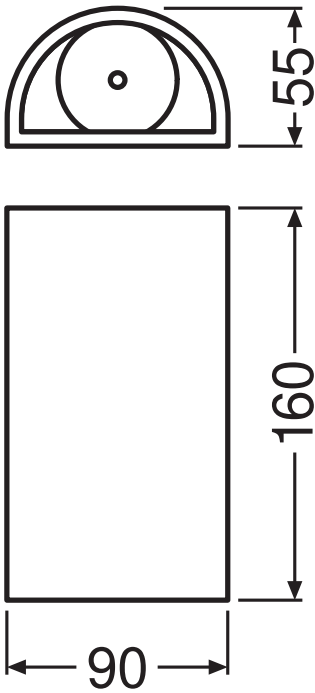

Photometrical data

Luminous flux	700 lm
Luminous efficacy	60 lm/W
Color temperature	3000 K
Light color (designation)	Warm White
Color rendering index Ra	≥ 80
Standard deviation of color matching	< 6 sdc _m
Photobiological safety group acc. to EN62778	RG0
Photobiological safety group acc. to EN62471	RG0
Beam angle	280 °

4058075075054 O Facade Updown
12W3000K GY IP54

Dimensions & Weight

Length	55.00 mm
Width	90.00 mm
Height	160.00 mm
Product weight	480.00 g

O FACADE UPDOWN 12W/3000K
GY IP54

Materials & Colors

Product color	Gray
Housing color	Gray
Body material	Aluminum
Cover material	Glass
Mercury content	0.0 mg

Photometric and lighting design files	Document name
	Light distribution curve type polar
	4058075075054 O Facade Updown 12W3000K GY IP54

LOGISTICAL DATA

Product code	Packaging unit (Pieces/Unit)	Dimensions (length x width x height)	Gross weight	Volume
4058075075054	Folding box 1	74 mm x 109 mm x 180 mm	503.00 g	1.45 dm ³
4058075075061	Shipping box 6	245 mm x 240 mm x 195 mm	3193.00 g	11.47 dm ³