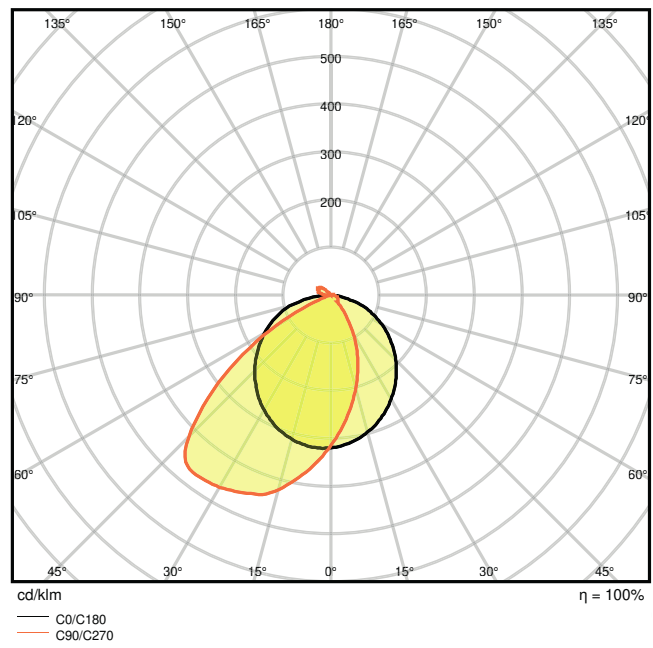

4058075075016 O Facade IND RD 13W3000K GY IP54