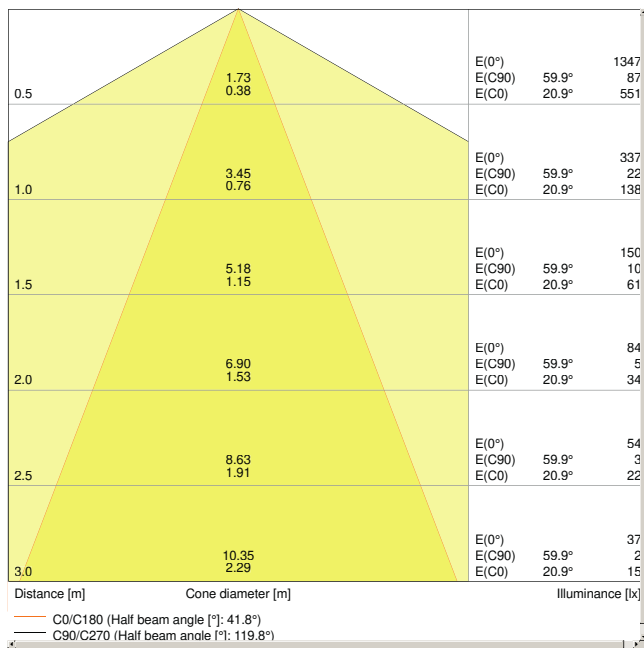

Photometrical data

Luminous flux	480 lm
Luminous efficacy	35 lm/W
Color temperature	3000 K
Light color (designation)	Warm White
Color rendering index Ra	≥ 80
Standard deviation of color matching	< 6 sdc _m
Photobiological safety group acc. to EN62778	RG0
Photobiological safety group acc. to EN62471	RG0
Beam angle	240 °