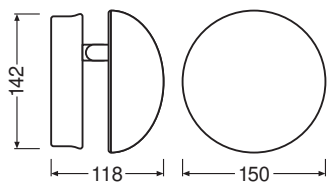

Photometrical data

Luminous flux	480 lm
Luminous efficacy	35 lm/W
Color temperature	3000 K
Light color (designation)	Warm White
Color rendering index Ra	≥ 80
Standard deviation of color matching	< 6 sdc _m
Photobiological safety group acc. to EN62778	RG0
Photobiological safety group acc. to EN62471	RG0
Beam angle	240 °

O Facade IND RD 13W3000K GY IP54

4058075075016 O Facade IND RD 13W3000K GY IP54

Dimensions & Weight

Diameter	150.00 mm
Height	118.00 mm
Product weight	790.00 g

O FACADE IND RD 13W/3000K GY IP54

Materials & Colors