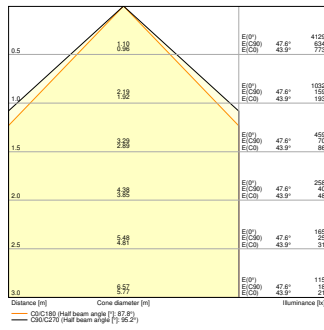

Photometrical data

Luminous flux	2200 lm
Luminous efficacy	110 lm/W
Color temperature	3000 K
Light color (designation)	Warm White
Color rendering index Ra	\geq 80
Standard deviation of color matching	\leq 5 sdc _m
Luminous intensity	-
Flickering metric (Pst LM)	-
Stroboscope effect metric (SVM)	-
Photobiological safety group acc. to EN62778	RG1
Photobiological safety group acc. to EN62471	RG1
Beam angle	100 ° x 100 °

FL PFM 20W3000K SYM 100 WT

FL PFM 20W 3000K SYM 100 WT

FL PFM 20W3000K SYM 100 WT

FL PFM 20W 3000K SYM 100 WT

Dimensions & Weight

Length	144.00 mm
Width	156.00 mm
Height	42.00 mm
Product weight	520.00 g
Cable length	1000 mm