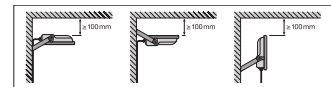

Tender texts	Document name
Tender documents	FLOODLIGHT 20 W 3000 K SYM 100 WT-EN

LOGISTICAL DATA

Product code	Packaging unit (Pieces/Unit)	Dimensions (length x width x height)	Gross weight	Volume
4058075420991	Folding box 1	161 mm x 62 mm x 135 mm	572.00 g	1.35 dm³
4058075421004	Shipping box 12	396 mm x 336 mm x 161 mm	7510.00 g	21.42 dm³

The mentioned product code describes the smallest quantity unit which can be ordered. One shipping unit can contain one or more single products. When placing an order, for the quantity please enter single or multiples of a shipping unit.

ADDITIONAL CATALOG INFORMATION

References / Links

– For Guarantee see www.ledvance.com/guarantee

DISCLAIMER

Subject to change without notice. Errors and omission excepted. Always make sure to use the most recent release.