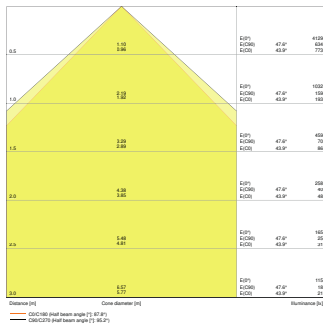

Product features

- Reflector-based, symmetric light distribution with 100° x 100° beam angle
- Integrated wide voltage driver, suitable for 100 - 277 V_{AC}
- Surge protection: up to 4 kV (L/N-PE), 2 kV (L-N)
- Mounting bracket with 30° angle and wide rotation area
- Pre-installed, flexible 1 m cable (H05RN-F), wrapped 3 x 1.0 mm² single wires

Photometrical data

Luminous flux	2200 lm
Luminous efficacy	110 lm/W
Color temperature	3000 K
Light color (designation)	Warm White
Color rendering index Ra	\geq 80
Standard deviation of color matching	\leq 5 sdc _m
Luminous intensity	-
Flickering metric (Pst LM)	-
Stroboscope effect metric (SVM)	-
Photobiological safety group acc. to EN62778	RG1
Photobiological safety group acc. to EN62471	RG1
Beam angle	100 ° x 100 °