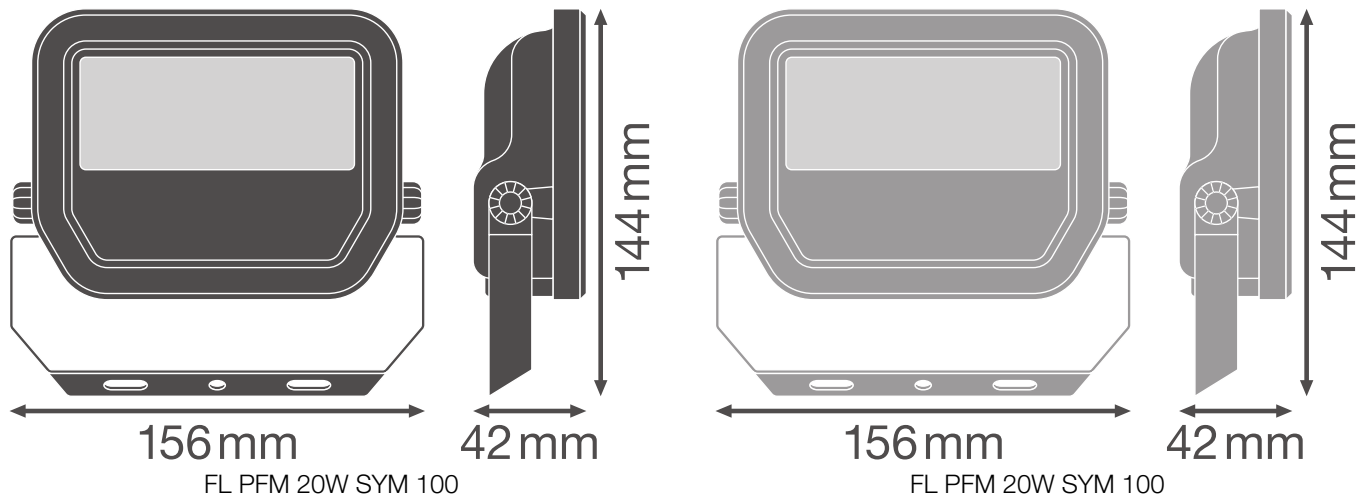

Photometrical data

Luminous flux	2200 lm
Luminous efficacy	110 lm/W
Color temperature	3000 K
Light color (designation)	Warm White
Color rendering index Ra	\geq 80
Standard deviation of color matching	\leq 5 sdc _m
Luminous intensity	-
Flickering metric (Pst LM)	-
Stroboscope effect metric (SVM)	-
Photobiological safety group acc. to EN62778	RG1
Photobiological safety group acc. to EN62471	RG1
Beam angle	100 ° x 100 °

FL PFM 20W3000K SYM 100 WT

FL PFM 20W 3000K SYM 100 WT

FL PFM 20W3000K SYM 100 WT

FL PFM 20W 3000K SYM 100 WT

Dimensions & Weight

Length	144.00 mm
Width	156.00 mm
Height	42.00 mm
Product weight	520.00 g
Cable length	1000 mm

Materials & Colors

Product color	White
Housing color	White
Body material	Aluminum
Light emitting surface material	Glass
Glow Wire Test according to IEC 60695-2-12	650 °C
Mercury content	0.0 mg

Application & Mounting

Ambient temperature range	-30...+50 °C
Temperature range at storage	-40...+70 °C
Type of connection	Cable, 3-pole
Type of protection	IP65
Protection class IK (shock resistance)	IK07
Dimmable	No
Mounting type	Surface
Mounting location	Wall / Ceiling / Floor
Application environment	Outdoor
Adjustable	Yes
With light source	Yes