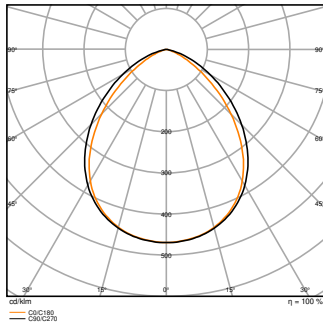

Photometrical data

Luminous flux	2200 lm
Luminous efficacy	110 lm/W
Color temperature	3000 K
Light color (designation)	Warm White
Color rendering index Ra	\geq 80
Standard deviation of color matching	\leq 5 sdc _m
Luminous intensity	-
Flickering metric (Pst LM)	-
Stroboscope effect metric (SVM)	-
Photobiological safety group acc. to EN62778	RG1
Photobiological safety group acc. to EN62471	RG1
Beam angle	100 ° x 100 °

FL PFM 20W3000K SYM 100 WT

FL PFM 20W 3000K SYM 100 WT

FL PFM 20W3000K SYM 100 WT

FL PFM 20W 3000K SYM 100 WT

Dimensions & Weight

Length	144.00 mm
Width	156.00 mm
Height	42.00 mm
Product weight	520.00 g
Cable length	1000 mm