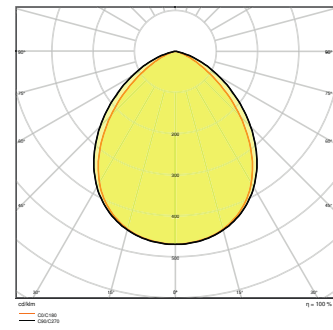

Photometrical data

Luminous flux	2200 lm
Luminous efficacy	110 lm/W
Color temperature	3000 K
Light color (designation)	Warm White
Color rendering index Ra	\geq 80
Standard deviation of color matching	\leq 5 sdc _m
Luminous intensity	-
Flickering metric (Pst LM)	-
Stroboscope effect metric (SVM)	-
Photobiological safety group acc. to EN62778	RG1
Photobiological safety group acc. to EN62471	RG1
Beam angle	100 ° x 100 °

FL PFM 20W3000K SYM 100 WT

FL PFM 20W 3000K SYM 100 WT

FL PFM 20W3000K SYM 100 WT

FL PFM 20W 3000K SYM 100 WT

Dimensions & Weight

Length	144.00 mm
Width	156.00 mm
Height	42.00 mm
Product weight	520.00 g
Cable length	1000 mm