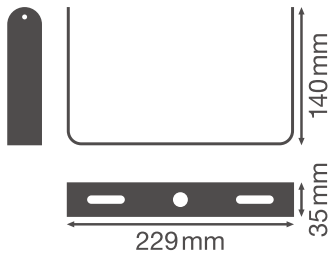

PRODUCT DATASHEET

HIGH BAY VALUE BRACKET 200 W

HIGH BAY VALUE BRACKET | Mounting accessory for HIGH BAY VALUE luminaires

Product features

- Brackets made of black steel
- Adjustable swivel angle: $\pm 60^\circ$

TECHNICAL DATA

Dimensions & Weight

Length	229.0 mm
Width	35.0 mm
Height	140.0 mm
Product weight	323.00 g

HIGHBAY VALUE BRACKET 200W

Materials & Colors

Product color	Black
---------------	-------

Certificates & Standards

Luminaire with limited surface temperature, "D sign"	No
--	----

DOWNLOAD DATA

Tender texts	Document name
 Tender documents	HIGH BAY VALUE BRACKET 200 W-EN

LOGISTICAL DATA

Product code	Packaging unit (Pieces/Unit)	Dimensions (length x width x height)	Gross weight	Volume
4058075423398	Folding box 1	146 mm x 41 mm x 237 mm	369.00 g	1.42 dm ³
4058075423404	Shipping box 5	218 mm x 153 mm x 247 mm	2027.00 g	8.24 dm ³