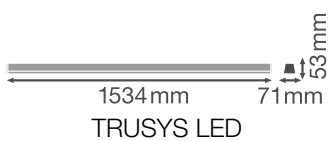

### Product features

- Beam angle: 105°
- Luminous efficacy: up to 135 lm/W
- Fixed energy taps for electrical connection
- High-quality aluminum casing
- Type of protection: IP20
- Follows the unified LEDVANCE design language (SCALE design)

### Photometrical data

Luminous flux	6900 lm
Luminous efficacy	130 lm/W
Color temperature	6500 K
Light color (designation)	Cool Daylight
Color rendering index Ra	$\geq 80$
Standard deviation of color matching	$\leq 3$ sdc <sub>m</sub>
Low flicker	Yes
Photobiological safety group acc. to EN62778	RG1
Photobiological safety group acc. to EN62471	RG1
Beam angle	105 °

### Dimensions & Weight

Length	1534.00 mm
Width	71.00 mm
Height	53.00 mm
Product weight	1800.00 g