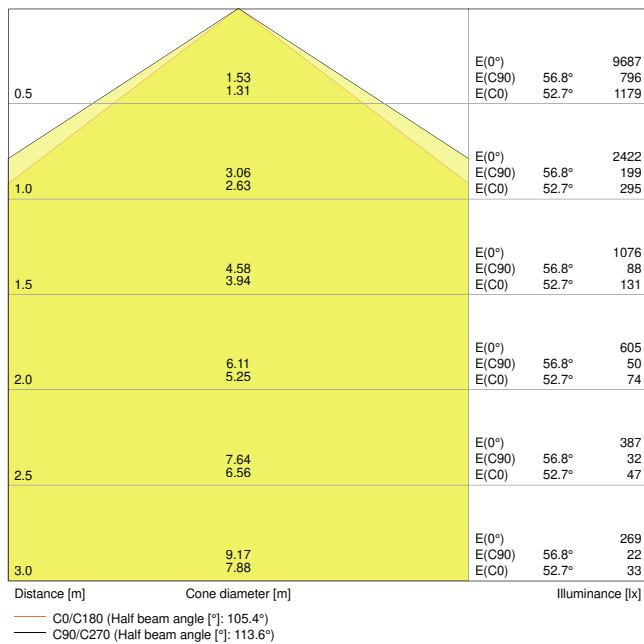

### Product features

- Beam angle: 105°
- Luminous efficacy: up to 135 lm/W
- Fixed energy taps for electrical connection
- High-quality aluminum casing
- Type of protection: IP20
- Follows the unified LEDVANCE design language (SCALE design)

### Photometrical data

Luminous flux	6900 lm
Luminous efficacy	130 lm/W
Color temperature	6500 K
Light color (designation)	Cool Daylight
Color rendering index Ra	$\geq 80$
Standard deviation of color matching	$\leq 3$ sdc <sub>m</sub>
Low flicker	Yes
Photobiological safety group acc. to EN62778	RG1
Photobiological safety group acc. to EN62471	RG1
Beam angle	105 °

### Dimensions & Weight

Length	1534.00 mm
Width	71.00 mm
Height	53.00 mm
Product weight	1800.00 g