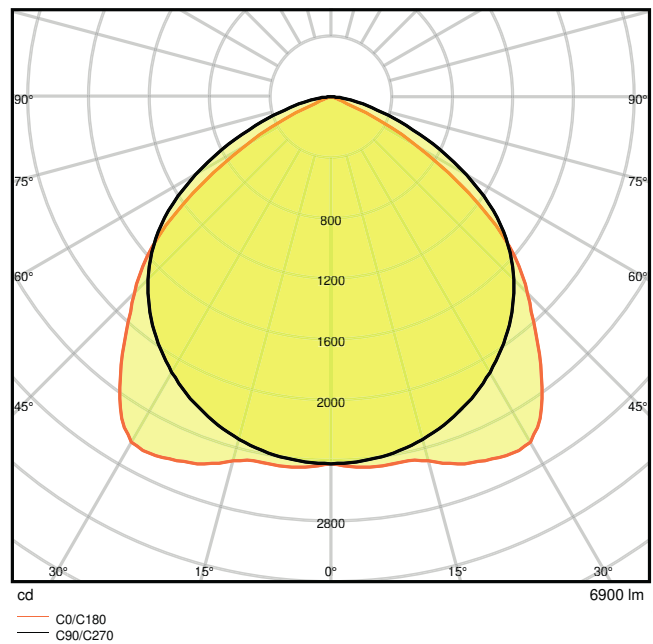

LEDVANCE TruSys LED DALI 53W 6500K W SI

Dimensions & Weight

Length	1534.00 mm
Width	71.00 mm
Height	53.00 mm
Product weight	1800.00 g

Materials & Colors

Product color	Silver
Housing color	Silver
Body material	Aluminum
Cover material	Polymethylmethacrylate (PMMA)
Light emitting surface material	Polycarbonate (PC)