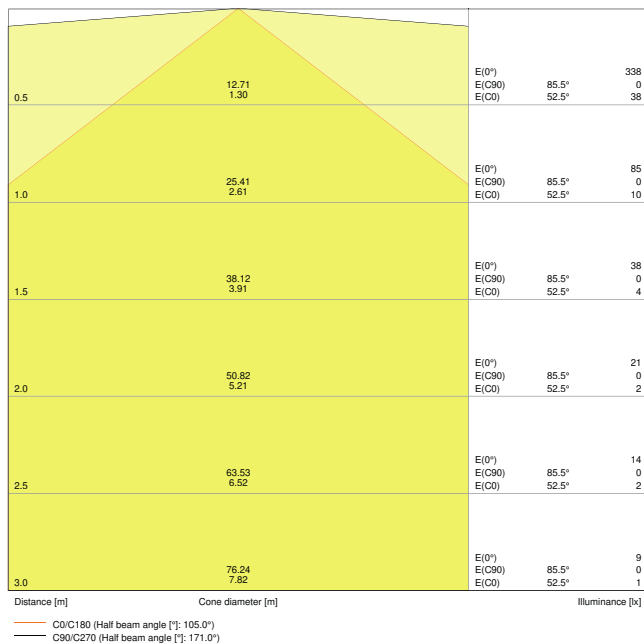

Photometrical data

Luminous flux	3800 lm
Luminous efficacy	240 lm/W
Color temperature	4000 K
Light color (designation)	Cool White
Color rendering index Ra	\geq 80
Standard deviation of color matching	\leq 5 sdc _m
Photobiological safety group acc. to EN62778	RG0
Beam angle	120 °

LN UO 1500 30W4000K EM

LN UO 1500 30W4000K EM

Dimensions & Weight

Length	1458.00 mm
Width	62.00 mm
Height	74.00 mm
Product weight	2050.00 g

Materials & Colors

Product color	White
Housing color	White
Body material	Steel
Cover material	Polycarbonate (PC)