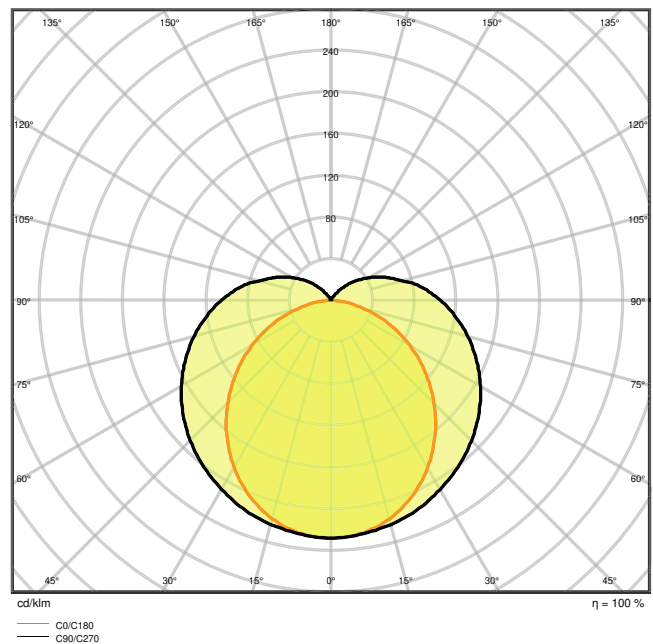

LN UO 1500 30W4000K EM