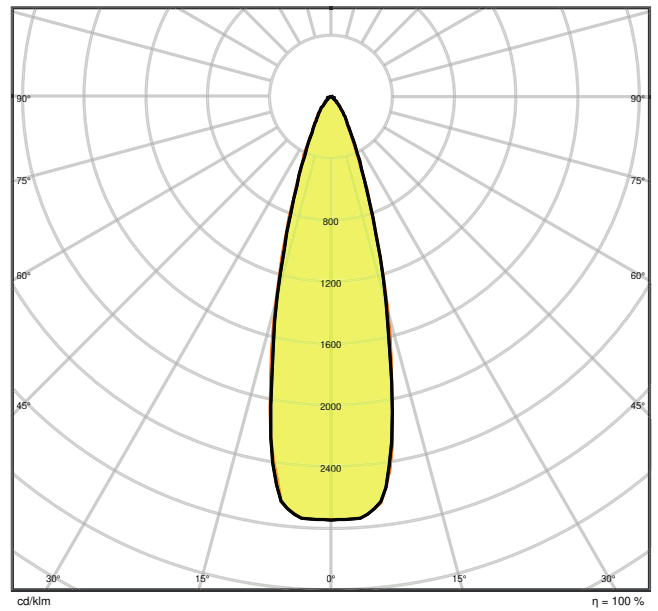

### Photometrical data

Luminous flux	2380 lm
Luminous efficacy	85 lm/W
Color temperature	4000 K
Light color (designation)	Cool White
Color rendering index Ra	90
Standard deviation of color matching	$\leq 3$ sdc <sub>m</sub>
Luminous intensity	-
Low flicker	Yes
Flickering metric (Pst LM)	-
Stroboscope effect metric (SVM)	-
Photobiological safety group acc. to EN62778	RG1
Beam angle	25 °

TR SP COM D100 28W 4000K 90R NFL BK

TR SP COM D100 28W 4000K 90R NFL BK

Dimensions & Weight

Length	260.00 mm
Width	33.00 mm
Height	160.00 mm
Product weight	400.00 g

TR SP COM D100 28W 90R FL BK

Materials & Colors