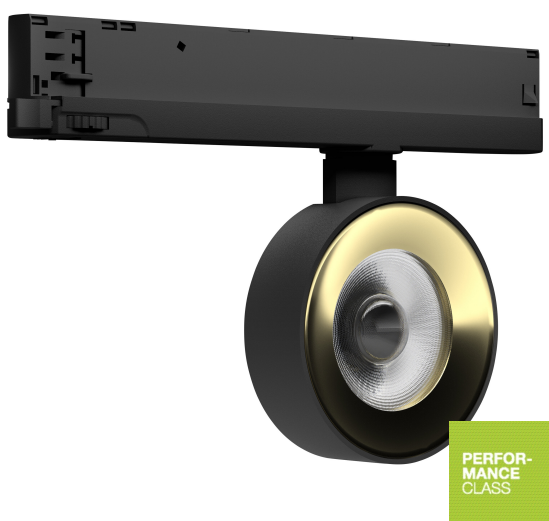

## TR SP COMPACT D100 28 W 940 NFL BK

TRACKLIGHT SPOT COMPACT | Shaped 3-phase tracklight spot with in-track control gear

### Product features

- Compact tracklight spot with in-track control gear
- Made in Germany
- Luminaire efficacy: up to 85 lm/W
- Rotation angle: 350°, tilt angle: 90°
- Very good color rendering index Ra: 90
- Color rendering index R<sub>a9</sub>: > 60
- Initial color consistency: ≤ 3 SDCM
- Available with beam angle: 25°, 36°

TR SP COM D100 28W 4000K 90R NFL BK

TR SP COM D100 28W 4000K 90R NFL BK

Dimensions & Weight

Length	260.00 mm
Width	33.00 mm
Height	160.00 mm
Product weight	400.00 g

TR SP COM D100 28W 90R FL BK

Materials & Colors