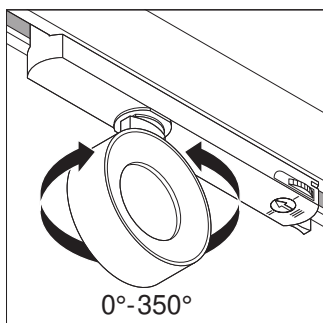

Documents and certificates		Document name
	User instruction / safety instructions	UI_TRACKLIGHT SPOT COMPACT
	Declarations of conformity	TRACK SPOT COMPACT

Photometric and lighting design files		Document name
	IES file (IES)	TR SP COM D100 28W 4000K 90R NFL BK
	LDT file (Eulumdat)	TR SP COM D100 28W 4000K 90R NFL BK
	Light distribution curve type polar	TR SP COM D100 28W 4000K 90R NFL BK
	Light distribution curve type polar	TR SP COM D100 28W 4000K 90R NFL BK

Tender texts		Document name
	Tender documents	TRACKLIGHT SPOT COMPACT D100 28 W 940 NFL BK-EN

LOGISTICAL DATA

Product code	Packaging unit (Pieces/Unit)	Dimensions (length x width x height)	Gross weight	Volume
4058075335967	Folding box 1	114 mm x 114 mm x 264 mm	513.00 g	3.43 dm³
4058075335974	Shipping box 4	239 mm x 239 mm x 280 mm	2292.00 g	15.99 dm³

The mentioned product code describes the smallest quantity unit which can be ordered. One shipping unit can contain one or more single products. When placing an order, for the quantity please enter single or multiples of a shipping unit.

ADDITIONAL CATALOG INFORMATION