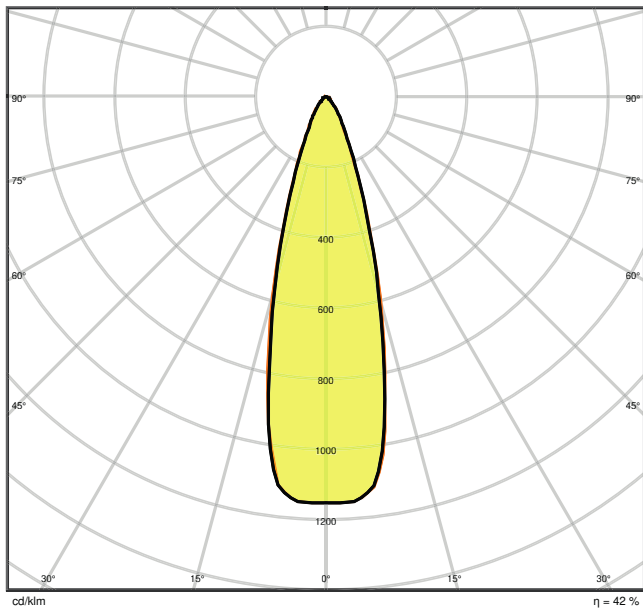

TR SP COM D100 28W 4000K 90R NFL BK