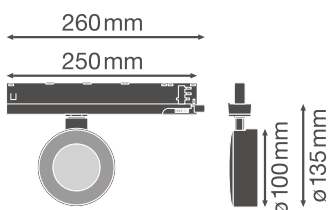

### Product features

- Compact tracklight spot with in-track control gear
- Made in Germany
- Luminaire efficacy: up to 85 lm/W
- Rotation angle: 350°, tilt angle: 90°
- Very good color rendering index Ra: 90
- Color rendering index R<sub>a9</sub>: > 60
- Initial color consistency: ≤ 3 SDCM
- Available with beam angle: 25°, 36°

### Photometrical data

Luminous flux	2380 lm
Luminous efficacy	85 lm/W
Color temperature	4000 K
Light color (designation)	Cool White
Color rendering index Ra	90
Standard deviation of color matching	$\leq 3$ sdc <sub>m</sub>
Luminous intensity	-
Low flicker	Yes
Flickering metric (Pst LM)	-
Stroboscope effect metric (SVM)	-
Photobiological safety group acc. to EN62778	RG1
Beam angle	25 °

TR SP COM D100 28W 4000K 90R NFL BK

TR SP COM D100 28W 4000K 90R NFL BK

Dimensions & Weight

Length	260.00 mm
Width	33.00 mm
Height	160.00 mm
Product weight	400.00 g

TR SP COM D100 28W 90R FL BK

Materials & Colors