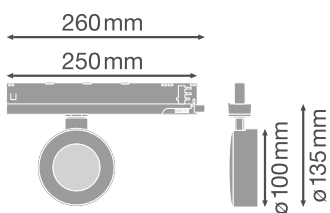

### Product features

- Compact tracklight spot with in-track control gear
- Made in Germany
- Luminaire efficacy: up to 85 lm/W
- Rotation angle: 350°, tilt angle: 90°
- Very good color rendering index Ra: 90
- Color rendering index R<sub>a9</sub>: > 60
- Initial color consistency: ≤ 3 SDCM
- Available with beam angle: 25°, 36°

### Photometrical data

Luminous flux	2380 lm
Luminous efficacy	85 lm/W
Color temperature	4000 K
Light color (designation)	Cool White
Color rendering index Ra	90
Standard deviation of color matching	$\leq 3$ sdc <sub>m</sub>
Luminous intensity	-
Low flicker	Yes
Flickering metric (Pst LM)	-
Stroboscope effect metric (SVM)	-
Photobiological safety group acc. to EN62778	RG1
Beam angle	25 °

TR SP COM D100 28W 4000K 90R NFL WT

TR SP COM D100 28W 4000K 90R NFL WT

Dimensions & Weight

Length	260.00 mm
Width	33.00 mm
Height	160.00 mm
Product weight	400.00 g

TR SP COM D100 28W 90R FL WT

Materials & Colors