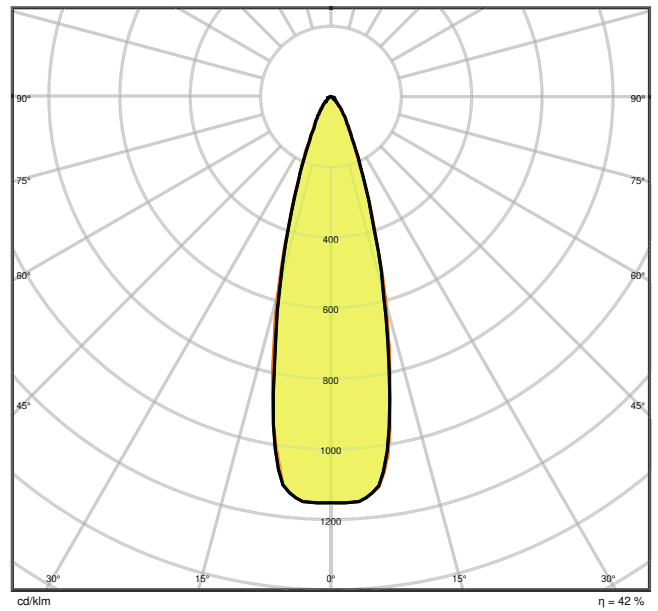

### Photometrical data

Luminous flux	2380 lm
Luminous efficacy	85 lm/W
Color temperature	4000 K
Light color (designation)	Cool White
Color rendering index Ra	90
Standard deviation of color matching	$\leq 3$ sdc <sub>m</sub>
Luminous intensity	-
Low flicker	Yes
Flickering metric (Pst LM)	-
Stroboscope effect metric (SVM)	-
Photobiological safety group acc. to EN62778	RG1
Beam angle	25 °

TR SP COM D100 28W 4000K 90R NFL WT

TR SP COM D100 28W 4000K 90R NFL WT

Dimensions & Weight

Length	260.00 mm
Width	33.00 mm
Height	160.00 mm
Product weight	400.00 g

TR SP COM D100 28W 90R FL WT

Materials & Colors