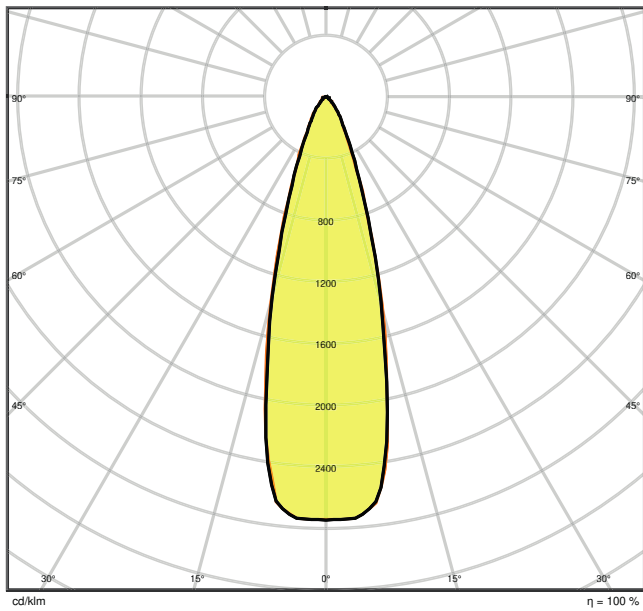

### Product features

- Compact tracklight spot with in-track control gear
- Made in Germany
- Luminaire efficacy: up to 85 lm/W
- Rotation angle: 350°, tilt angle: 90°
- Very good color rendering index Ra: 90
- Color rendering index R<sub>a9</sub>: > 60
- Initial color consistency: ≤ 3 SDCM
- Available with beam angle: 25°, 36°

TR SP COM D100 28W 4000K 90R NFL WT

TR SP COM D100 28W 4000K 90R NFL WT

Dimensions & Weight

Length	260.00 mm
Width	33.00 mm
Height	160.00 mm
Product weight	400.00 g

TR SP COM D100 28W 90R FL WT

Materials & Colors