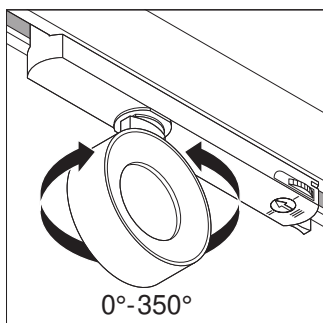

Documents and certificates		Document name
	User instruction / safety instructions	UI_TRACKLIGHT SPOT COMPACT
	Declarations of conformity	TRACK SPOT COMPACT

Photometric and lighting design files		Document name
	IES file (IES)	TR SP COM D100 28W 4000K 90R NFL WT
	LDT file (Eulumdat)	TR SP COM D100 28W 4000K 90R NFL WT
	Light distribution curve type polar	TR SP COM D100 28W 4000K 90R NFL WT
	Light distribution curve type polar	TR SP COM D100 28W 4000K 90R NFL WT

Tender texts	Document name
	Tender documents TRACKLIGHT SPOT COMPACT D100 28 W 940 NFL WT-EN

LOGISTICAL DATA

Product code	Packaging unit (Pieces/Unit)	Dimensions (length x width x height)	Gross weight	Volume
4058075335882	Folding box 1	114 mm x 114 mm x 264 mm	513.00 g	3.43 dm³
4058075335899	Shipping box 4	239 mm x 239 mm x 280 mm	2292.00 g	15.99 dm³

The mentioned product code describes the smallest quantity unit which can be ordered. One shipping unit can contain one or more single products. When placing an order, for the quantity please enter single or multiples of a shipping unit.

ADDITIONAL CATALOG INFORMATION