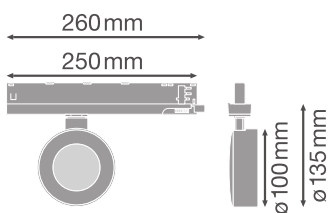

### Product features

- Compact tracklight spot with in-track control gear
- Made in Germany
- Luminaire efficacy: up to 85 lm/W
- Rotation angle: 350°, tilt angle: 90°
- Very good color rendering index Ra: 90
- Color rendering index R<sub>a9</sub>: > 60
- Initial color consistency: ≤ 3 SDCM
- Available with beam angle: 25°, 36°

### Photometrical data

Luminous flux	2280 lm
Luminous efficacy	80 lm/W
Color temperature	3000 K
Light color (designation)	Warm White
Color rendering index Ra	90
Standard deviation of color matching	$\leq 3$ sdc <sub>m</sub>
Luminous intensity	-
Low flicker	Yes
Flickering metric (Pst LM)	-
Stroboscope effect metric (SVM)	-
Photobiological safety group acc. to EN62778	RG1
Beam angle	25 °

### Dimensions & Weight

Length	260.00 mm
Width	33.00 mm
Height	160.00 mm
Product weight	400.00 g

TR SP COM D100 28W 90R FL WT