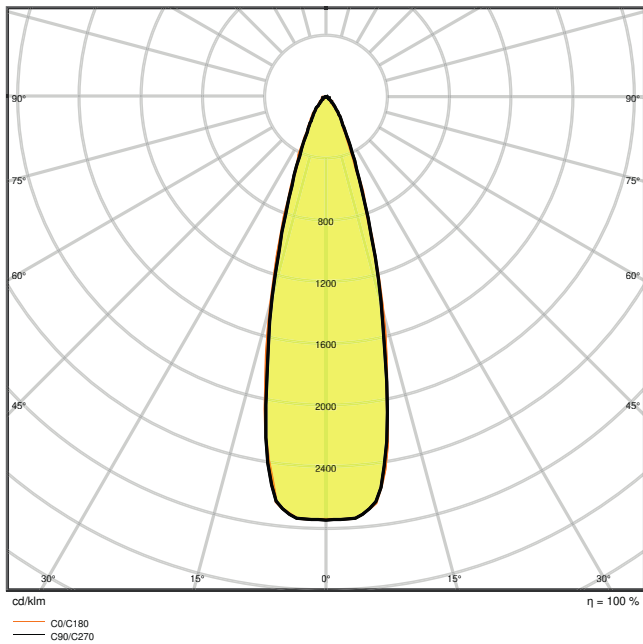

TR SP COM D100 28W 3000K 90R NFL WT