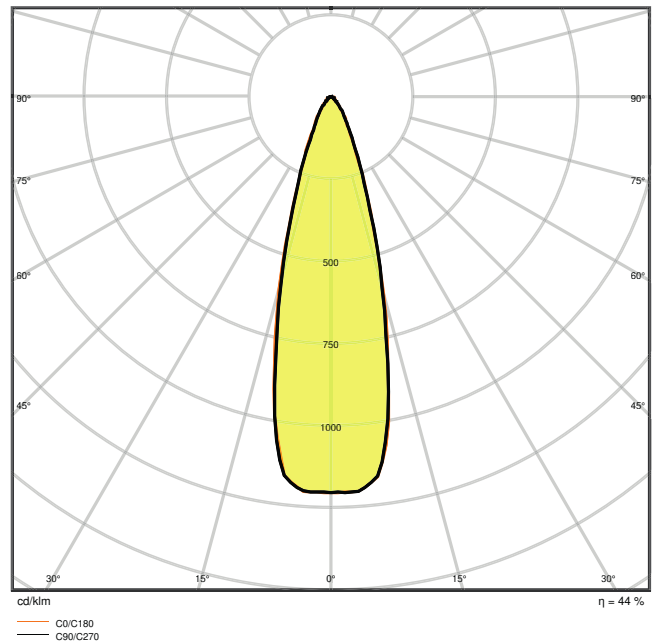

TR SP COM D100 28W 3000K 90R NFL WT