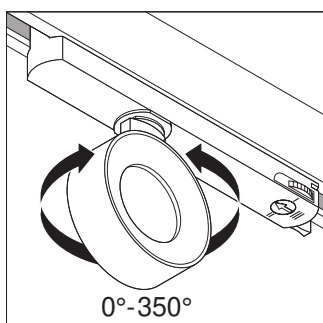

Documents and certificates		Document name
	User instruction / safety instructions	UI_TRACKLIGHT SPOT COMPACT
	Declarations of conformity	TRACK SPOT COMPACT

Photometric and lighting design files		Document name
	IES file (IES)	TR SP COM D100 28W 3000K 90R NFL WT
	LDT file (Eulumdat)	TR SP COM D100 28W 3000K 90R NFL WT
	Light distribution curve type polar	TR SP COM D100 28W 3000K 90R NFL WT
	Light distribution curve type polar	TR SP COM D100 28W 3000K 90R NFL WT

Tender texts	Document name
	Tender documents TRACKLIGHT SPOT COMPACT D100 28 W 930 NFL WT-EN

LOGISTICAL DATA

Product code	Packaging unit (Pieces/Unit)	Dimensions (length x width x height)	Gross weight	Volume
4058075335844	Folding box 1	114 mm x 114 mm x 264 mm	513.00 g	3.43 dm³
4058075335851	Shipping box 4	239 mm x 239 mm x 280 mm	2292.00 g	15.99 dm³

The mentioned product code describes the smallest quantity unit which can be ordered. One shipping unit can contain one or more single products. When placing an order, for the quantity please enter single or multiples of a shipping unit.

ADDITIONAL CATALOG INFORMATION