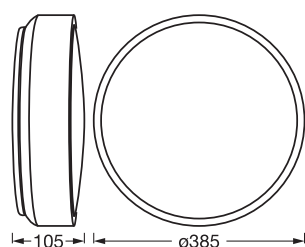

Electrical data

Nominal voltage	220...240 V
Mains frequency	50...60 Hz
Protection class	I
Operating mode	Mains voltage

Dimensions & Weight

Diameter	385.00 mm
Height	105.00 mm
Product weight	850.00 g

ORBIS ESSENTIAL 385 E27