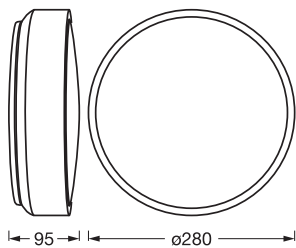

Electrical data

Nominal voltage	220...240 V
Mains frequency	50...60 Hz
Protection class	I
Operating mode	Mains voltage

Dimensions & Weight

Diameter	280.00 mm
Height	95.00 mm
Product weight	450.00 g

ORBIS ESSENTIAL 280 E27