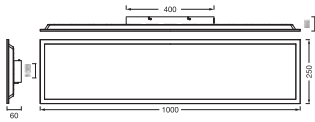

### Dimensions & Weight

Length	1000 mm
Width	295.0 mm
Height	60 mm
Product weight	1300.00 g

PANEL ESSENTIAL1000X250 24W  
RC WT