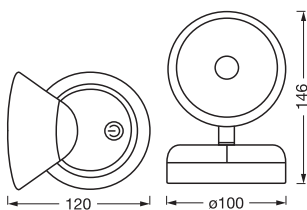

Product features

- Dimmable via Touch DIM
- Battery rechargeable via USB cable

TECHNICAL DATA

Electrical data

Nominal wattage	1.80 W
Nominal voltage	5 V
Total harmonic distortion	< 70 %
Protection class	III
Operating mode	Battery

Photometrical data

Luminous flux	110 lm
Luminous efficacy	68 lm/W
Color temperature	3000 K
Light color (designation)	Warm White
Color rendering index Ra	> 80
Standard deviation of color matching	< 6 sdc _m
Photobiological safety group acc. to EN62778	RG0
Beam angle	106 °

Dimensions & Weight

Length	100.00 mm
Width	146.00 mm
Height	120.00 mm
Product weight	290.00 g

NIGHTLUX CONE 830 DIM USB BK

Materials & Colors

Product color	Black
Housing color	Black
Body material	Plastic
Cover material	Polycarbonate (PC)