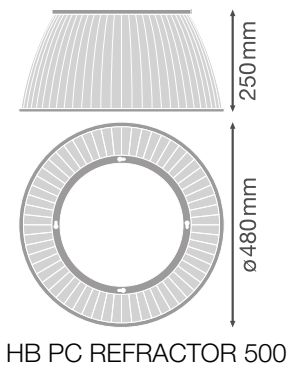

PRODUCT DATASHEET

HB PC REFRACTOR 500

HIGH BAY REFRACTOR GEN 5 | Refractors for HIGH BAY GEN 5 luminaires

PERFOR-
MANCE
CLASS

Product features

- High quality polycarbonate refractor
- HB ALU REFRACTOR 415 suitable for HB P 75W versions (On-Off and DALI)
- HB ALU REFRACTOR 500 suitable for HB P 150W and HB P 200W versions (On-Off and DALI)

TECHNICAL DATA

Photometrical data

Low flicker	Yes
Beam angle	110 °

Dimensions & Weight

Diameter	480 mm
Height	250 mm
Product weight	1000.00 g

Materials & Colors

Product color	Transparent
Body material	Polycarbonate (PC)

LOGISTICAL DATA

Product code	Packaging unit (Pieces/Unit)	Dimensions (length x width x height)	Gross weight	Volume
4058075844629	BAG 1	800 mm x 800 mm	1006.00 g	
4058075844636	Shipping box 2	497 mm x 497 mm x 314 mm	3624.00 g	77.56 dm ³