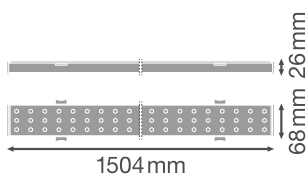

Photometrical data

Luminous flux	12400 lm / 11420 lm / 10030 lm / 8720 lm / 7380 lm
Luminous efficacy	170 lm/W / 173 lm/W / 176 lm/W / 178 lm/W / 180 lm/W
Color temperature	4000 K
Light color (designation)	Cool White
Color rendering index Ra	> 80
Standard deviation of color matching	≤ 3 sdc _m
Low flicker	Yes
Flickering metric (Pst LM)	<1
Stroboscope effect metric (SVM)	<0.4
Photobiological safety group acc. to EN62778	RG1
Beam angle	30 °

TRUSYS UNIV P 73W 840 VN CL PS

TRUSYS UNIV P 73W 840 VN CL PS

Dimensions & Weight

Length	1504.00 mm
Width	68.00 mm
Height	26.00 mm
Product weight	1695.00 g

TRUSYS UNIV P 73/75W 840 CL
PS/DALI

Materials & Colors