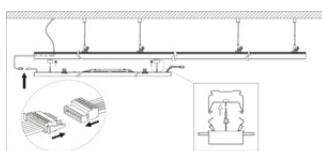

1x TRUSYS UNIV	2x TRUSYS UNIV	3x TRUSYS UNIV
CS A 000	BS A 000	CS A 000
TRUSYS UNIV ON/OFF	0	0
TRUSYS UNIV DALI	7	0
	14	21
	21	28
	28	35
	35	42
	42	49
	49	56
	56	63
	63	70
	70	77
	77	84
	84	91
	91	98
	98	105
	105	112
	112	119
	119	126
	126	133
	133	140
	140	147
	147	154
	154	161
	161	168
	168	175
	175	182
	182	189
	189	196
	196	203
	203	210
	210	217
	217	224
	224	231
	231	238
	238	245
	245	252
	252	259
	259	266
	266	273
	273	280
	280	287
	287	294
	294	301
	301	308
	308	315
	315	322
	322	329
	329	336
	336	343
	343	350
	350	357
	357	364
	364	371
	371	378
	378	385
	385	392
	392	399
	399	406
	406	413
	413	420
	420	427
	427	434
	434	441
	441	448
	448	455
	455	462
	462	469
	469	476
	476	483
	483	490
	490	497
	497	504
	504	511
	511	518
	518	525
	525	532
	532	539
	539	546
	546	553
	553	560
	560	567
	567	574
	574	581
	581	588
	588	595
	595	602
	602	609
	609	616
	616	623
	623	630
	630	637
	637	644
	644	651
	651	658
	658	665
	665	672
	672	679
	679	686
	686	693
	693	700
	700	707
	707	714
	714	721
	721	728
	728	735
	735	742
	742	749
	749	756
	756	763
	763	770
	770	777
	777	784
	784	791
	791	798
	798	805
	805	812
	812	819
	819	826
	826	833
	833	840
	840	847
	847	854
	854	861
	861	868
	868	875
	875	882
	882	889
	889	896
	896	903
	903	910
	910	917
	917	924
	924	931
	931	938
	938	945
	945	952
	952	959
	959	966
	966	973
	973	980
	980	987
	987	994
	994	1001
	1001	1008
	1008	1015
	1015	1022
	1022	1029
	1029	1036
	1036	1043
	1043	1050
	1050	1057
	1057	1064
	1064	1071
	1071	1078
	1078	1085
	1085	1092
	1092	1099
	1099	1106
	1106	1113
	1113	1120
	1120	1127
	1127	1134
	1134	1141
	1141	1148
	1148	1155
	1155	1162
	1162	1169
	1169	1176
	1176	1183
	1183	1190
	1190	1197
	1197	1204
	1204	1211
	1211	1218
	1218	1225
	1225	1232
	1232	1239
	1239	1246
	1246	1253
	1253	1260
	1260	1267
	1267	1274
	1274	1281
	1281	1288
	1288	1295
	1295	1302
	1302	1309
	1309	1316
	1316	1323
	1323	1330
	1330	1337
	1337	1344
	1344	1351
	1351	1358
	1358	1365
	1365	1372
	1372	1379
	1379	1386
	1386	1393
	1393	1400
	1400	1407
	1407	1414
	1414	1421
	1421	1428
	1428	1435
	1435	1442
	1442	1449
	1449	1456
	1456	1463
	1463	1470
	1470	1477
	1477	1484
	1484	1491
	1491	1498
	1498	1505
	1505	1512
	1512	1519
	1519	1526
	1526	1533
	1533	1540
	1540	1547
	1547	1554
	1554	1561
	1561	1568
	1568	1575
	1575	1582
	1582	1589
	1589	1596
	1596	1603
	1603	1610
	1610	1617
	1617	1624
	1624	1631
	1631	1638
	1638	1645
	1645	1652
	1652	1659
	1659	1666
	1666	1673
	1673	1680
	1680	1687
	1687	1694
	1694	1701
	1701	1708
	1708	1715
	1715	1722
	1722	1729
	1729	1736
	1736	1743
	1743	1750
	1750	1757
	1757	1764
	1764	1771
	1771	1778
	1778	1785
	1785	1792
	1792	1799
	1799	1806
	1806	1813
	1813	1820
	1820	1827
	1827	1834
	1834	1841
	1841	1848
	1848	1855
	1855	1862
	1862	1869
	1869	1876
	1876	1883
	1883	1890
	1890	1897
	1897	1904
	1904	1911
	1911	1918
	1918	1925
	1925	1932
	1932	1939
	1939	1946
	1946	1953
	1953	1960
	1960	1967
	1967	1974
	1974	1981
	1981	1988
	1988	1995
	1995	2002
	2002	2009
	2009	2016
	2016	2023
	2023	2030
	2030	2037
	2037	2044
	2044	2051
	2051	2058
	2058	2065
	2065	2072
	2072	2079
	2079	2086
	2086	2093
	2093	2100
	2100	2107
	2107	2114
	2114	2121
	2121	2128
	2128	2135
	2135	2142
	2142	2149
	2149	2156
	2156	2163
	2163	2170
	2170	2177
	2177	2184
	2184	2191
	2191	2198
	2198	2205
	2205	2212
	2212	2219
	2219	2226
	2226	2233
	2233	2240
	2240	2247
	2247	2254
	2254	2261
	2261	2268