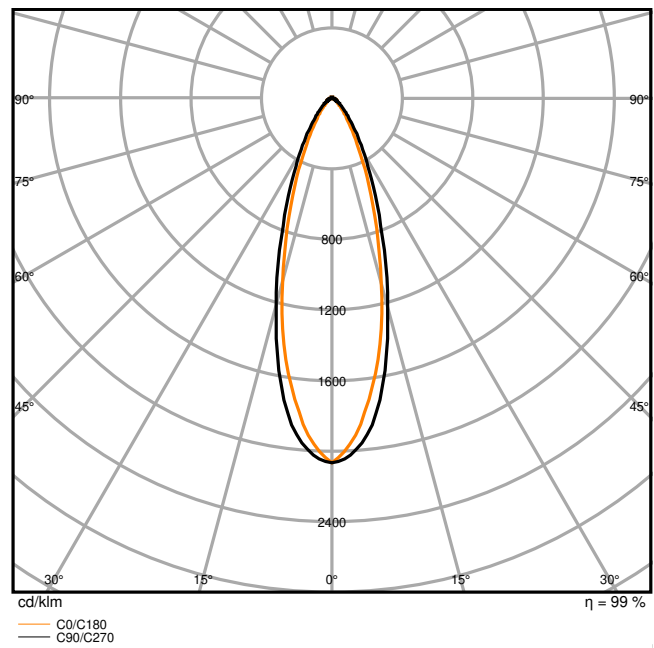

TRUSYS UNIV P 73W 840 VN CL PS