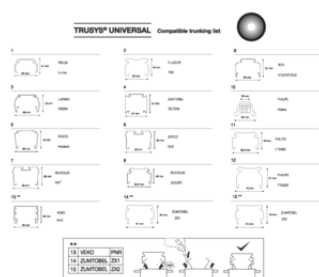

Photometric and lighting design files		Document name
	Light distribution curve type cone	TRUSYS UNIV P 73W 840 VN CL PS
	Light distribution curve type polar	TRUSYS UNIV P 73W 840 VN CL PS

CAD/BIM files		Document name
	BIM Revit 3D	TruSys Universal
	CAD STEP 3D	TRUSYS UNIV

Tender texts		Document name
	Tender documents	TRUSYS UNIVERSAL 73W 840 VN CL PS-EN

LOGISTICAL DATA

Product code	Packaging unit (Pieces/Unit)	Dimensions (length x width x height)	Gross weight	Volume
4099854311581	Folding box 1	93 mm x 1,540 mm x 69 mm	1985.00 g	9.88 dm³
4099854311598	Shipping box 4	1,560 mm x 295 mm x 110 mm	9400.00 g	50.62 dm³

The mentioned product code describes the smallest quantity unit which can be ordered. One shipping unit can contain one or more single products. When placing an order, for the quantity please enter single or multiples of a shipping unit.

ADDITIONAL CATALOG INFORMATION

TRUSYS UNIVERSAL ON/OFF

W	LM	1	2	3	4
41W	7380	—	—	—	ON
49W	8720	—	—	ON	—
57W	10030	—	ON	—	—
66W	11420	ON	—	—	—
73W	12400	—	—	—	—