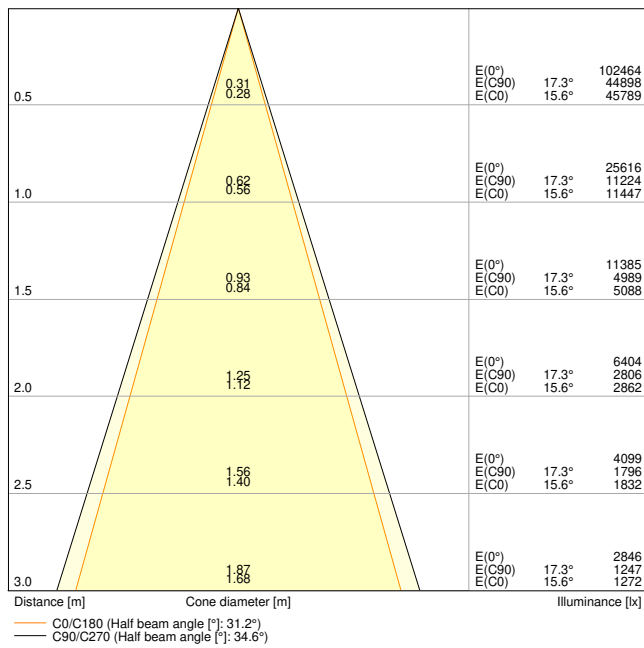

Product features

- Multi Lumen function: power steps selectable
- Beam angles: 120° (VW), 90° (W), 60° (N), 30° (VN)
- Click into place solution with smart click buttons
- Luminous efficacy: up to 185 lm/W
- Lifetime (L80/B10): up to 100,000 h (at 25 °C)
- Initial color consistency: ≤ 3 SDCM

TECHNICAL DATA

Electrical data

Nominal wattage	73 W / 66 W / 57 W / 49 W / 41 W
Nominal voltage	220...240 V
Mains frequency	0/50/60 Hz
Nominal current	330...300...260...220...190 mA
Inrush current	0.33 A
Inrush current time T_{h50}	302 μ s
Max. number of luminaires per miniature circuit breaker B16	8
Max. number of luminaires per miniature circuit breaker C10	8
Max. number of luminaires per miniature circuit breaker C16	14
Power factor λ	≥ 0.90
Total harmonic distortion	$\leq 15\%$
Protection class	I
Operating mode	Integrated LED driver

Photometrical data

Luminous flux	12400 lm / 11420 lm / 10030 lm / 8720 lm / 7380 lm
Luminous efficacy	170 lm/W / 173 lm/W / 176 lm/W / 178 lm/W / 180 lm/W
Color temperature	4000 K
Light color (designation)	Cool White
Color rendering index Ra	> 80
Standard deviation of color matching	≤ 3 sdc _m
Low flicker	Yes
Flickering metric (Pst LM)	<1
Stroboscope effect metric (SVM)	<0.4
Photobiological safety group acc. to EN62778	RG1
Beam angle	30 °