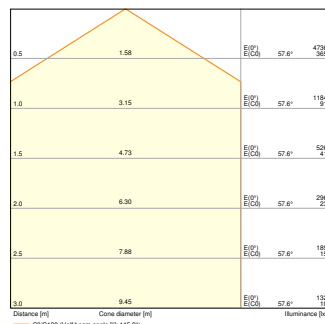

TECHNICAL DATA

Electrical data

Nominal wattage	23 W
Nominal voltage	30...40 V
Mains frequency	50...60 Hz
Nominal current	650 mA

Photometrical data

Luminous flux	3780 lm
Luminous efficacy	140 lm/W
Color temperature	3000 K / 4000 K
Light color (designation)	Warm White / Cool White
Color rendering index Ra	> 80
Standard deviation of color matching	3 sdc _m
Photobiological safety group acc. to EN62778	RG0
Beam angle	120 °

LISOEV 500SQ 27W 830 SF FLAT
3600lm

LISOEV 500SQ 27W 840 SF FLAT
3780lm

LISOEV 500SQ 27W 830 SF FLAT
3600lm

LISOEV 500SQ 27W 840 SF FLAT
3780lm

Dimensions & Weight

Length	500.00 mm
Width	500.00 mm
Height	55.00 mm
Product weight	2632.00 g