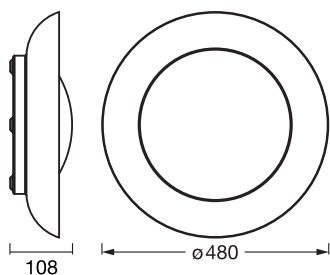

### Photometrical data

Luminous flux	2200 lm
Total luminous flux of contained light sources	5280 lm
Luminous efficacy	48 lm/W
Color temperature	3000 K
Light color (designation)	Warm White
Color rendering index Ra	80
Standard deviation of color matching	< 6 sdc <sub>m</sub>
Flickering metric (Pst LM)	≤1.0
Stroboscope effect metric (SVM)	≤0.4
Photobiological safety group acc. to EN62778	RG0
Photobiological safety group acc. to EN62471	RG0
Beam angle	120 °

### Dimensions & Weight

Diameter	480.00 mm
Height	108.00 mm
Product weight	1780.00 g

ORBIS PLATE 480  
45W830CLICKDIM