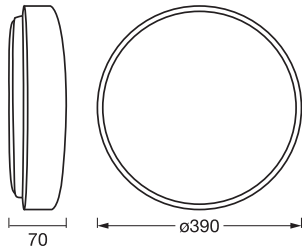

Photometrical data

Luminous flux	1450 lm
Total luminous flux of contained light sources	2700 lm
Luminous efficacy	60 lm/W
Color temperature	3000 K
Reference control setting of contained light source (Kelvin)	3000 K
Light color (designation)	Warm White
Color rendering index Ra	\geq 80
Standard deviation of color matching	\leq 6 sdc _m
Flickering metric (Pst LM)	<1
Stroboscope effect metric (SVM)	<0.4
Photobiological safety group acc. to EN62778	RG0
Photobiological safety group acc. to EN62471	RG0
Beam angle	120 °

Dimensions & Weight

Diameter	390.00 mm
Height	70.00 mm
Product weight	1050.00 g

ORBIS YUMMY 390MM
24W830CLICKDIM

Materials & Colors

Product color	White
Housing color	White
Body material	Metal
Cover material	Plastic
Glow Wire Test according to IEC 60695-2-12	650 °C