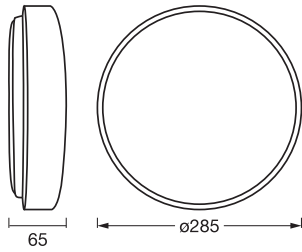

Photometrical data

Luminous flux	1000 lm
Total luminous flux of contained light sources	2000 lm
Luminous efficacy	62 lm/W
Color temperature	3000 K
Reference control setting of contained light source (Kelvin)	3000 K
Light color (designation)	Warm White
Color rendering index Ra	\geq 80
Standard deviation of color matching	\leq 6 sdc _m
Flickering metric (Pst LM)	<1
Stroboscope effect metric (SVM)	<0.4
Photobiological safety group acc. to EN62778	RG0
Photobiological safety group acc. to EN62471	RG0
Beam angle	120 °

Dimensions & Weight

Diameter	285.00 mm
Height	65.00 mm
Product weight	600.00 g

ORBIS YUMMY 285MM
16W830CLICKDIM

Materials & Colors

Product color	Black
Housing color	Black
Body material	Metal
Cover material	Plastic
Glow Wire Test according to IEC 60695-2-12	650 °C