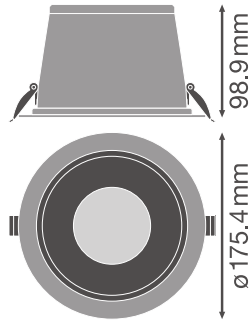

**Photometrical data**

Luminous efficacy	90 lm/W
Luminous flux	1800 lm
Luminous intensity	-
Color temperature	2700...6500 K
Color rendering index Ra	> 90
Light color (designation)	Warm White / Cool White / Cool Daylight
Standard deviation of color matching	$\leq 3$ sdcn
Flickering metric (Pst LM)	-
Stroboscope effect metric (SVM)	-

**Light technical data**

Beam angle	60 °
Starting time	< 0.5 s

**Luminaire control gear data**

Low flicker	Yes
-------------	-----

**Dimensions & Weight**

Height	98.90 mm
Diameter	175.40 mm
Product weight	550.00 g