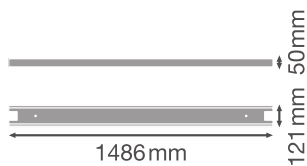

TECHNICAL DATA

Electrical data

Protection class	I

Photometrical data

Beam angle	130 °

Dimensions & Weight

Length	1486 mm
Width	121 mm
Height	50 mm
Product weight	1280.00 g

TRUSYS FLEX T5 TRACK
REFLECTOR VW

Materials & Colors

Product color	White
Body material	Steel
Cover material	Steel

Application & Mounting

Type of protection	IP20

Certificates & Standards

Standards	CE / CB / UKCA / ENEC / EAC
Ball shot safe	No