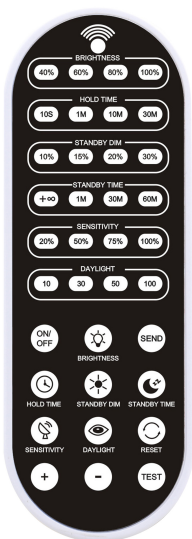

PRODUCT DATASHEET

LDP HB TRI REMOTE CONTROL

TRI COLOUR MULTI WATTAGE Highbay ACCESSORIES | High-bay luminaires

Areas of application

- Industrial and commercial halls
- Warehouses
- Public areas (stations, stadiums)
- Airports

TECHNICAL DATA

Dimensions & Weight

Length	140 mm
Width	50 mm
Height	10 mm
Product weight	52.00 g

LDP HB TRI REMOTE

Application & Mounting

Ambient temperature range	0...+50 °C
Replaceable light source	No

Lifespan