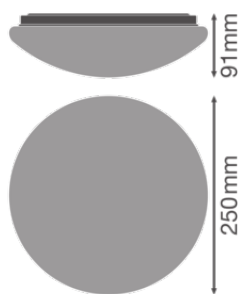

PRODUCT DATASHEET

Ceiling Essential 250mm 13W 6500K

Essentials Ceiling | Essential Ceiling luminaires for basic user purposes

Areas of application

- Living areas

Product benefits

- Simple installation thanks to light-weight design
- Decorative wall light

Photometrical data

Luminous flux	960 lm
Total luminous flux of contained light sources	1500 lm
Luminous efficacy	73 lm/W
Color temperature	6500 K
Light color (designation)	Cool Daylight
Color rendering index Ra	> 80
Standard deviation of color matching	< 6 sdc _m
Flickering metric (Pst LM)	-
Stroboscope effect metric (SVM)	-
Photobiological safety group acc. to EN62778	RG0
Photobiological safety group acc. to EN62471	RG0
Beam angle	120 °

Dimensions & Weight

Diameter	250.00 mm
Height	91.00 mm
Product weight	330.00 g

CEILING ESSENTIAL 25CM

Materials & Colors

Product color	White
Housing color	White
Body material	Plastic
Cover material	Polymethylmethacrylate (PMMA)
Glow Wire Test according to IEC 60695-2-12	650 °C
Mercury content	0.0 mg