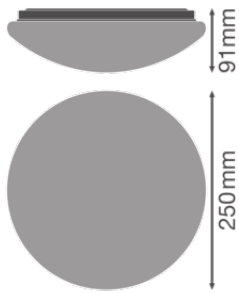

Photometrical data

Luminous flux	960 lm
Total luminous flux of contained light sources	1500 lm
Luminous efficacy	73 lm/W
Color temperature	4000 K
Light color (designation)	Cool White
Color rendering index Ra	> 80
Standard deviation of color matching	< 6 sdc _m
Flickering metric (Pst LM)	-
Stroboscope effect metric (SVM)	-
Photobiological safety group acc. to EN62778	RG0
Photobiological safety group acc. to EN62471	RG0
Beam angle	120 °

Dimensions & Weight

Diameter	250.00 mm
Height	91.00 mm
Product weight	330.00 g

CEILING ESSENTIAL 25CM

Materials & Colors

Product color	White
Housing color	White
Body material	Plastic
Cover material	Polymethylmethacrylate (PMMA)
Glow Wire Test according to IEC 60695-2-12	650 °C
Mercury content	0.0 mg