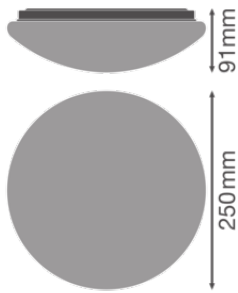

Photometrical data

Luminous flux	920 lm
Total luminous flux of contained light sources	1300 lm
Luminous efficacy	70 lm/W
Color temperature	3000 K
Light color (designation)	Warm White
Color rendering index Ra	> 80
Standard deviation of color matching	< 6 sdc _m
Flickering metric (Pst LM)	-
Stroboscope effect metric (SVM)	-
Photobiological safety group acc. to EN62778	RG0
Photobiological safety group acc. to EN62471	RG0
Beam angle	120 °

Dimensions & Weight

Diameter	250.00 mm
Height	91.00 mm
Product weight	330.00 g

CEILING ESSENTIAL 25CM

Materials & Colors

Product color	White
Housing color	White
Body material	Plastic
Cover material	Polymethylmethacrylate (PMMA)
Glow Wire Test according to IEC 60695-2-12	650 °C
Mercury content	0.0 mg