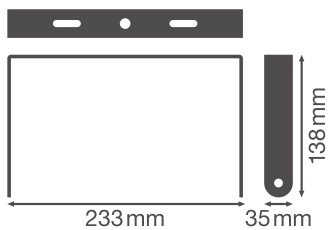

PRODUCT DATASHEET

HB COMP V BRACKET 225W

HIGH BAY COMPACT BRACKETS | Mounting accessory for HIGHBAY COMPACT luminaires

Product features

- Brackets made of black steel
- Adjustable swivel angle: $\pm 60^\circ$

TECHNICAL DATA

Dimensions & Weight

Length	233 mm
Width	35 mm
Height	138 mm
Product weight	327.00 g

HB COMP V BRACKET

Materials & Colors

Product color	Black
Body material	Steel

DOWNLOAD DATA

Documents and certificates	Document name
----------------------------	---------------

User instruction / safety instructions

UI HIGHBAY COMPACT V

Tender texts	Document name
--------------	---------------

Tender documents

HIGH BAY COMPACT BRACKETS 225W-EN

LOGISTICAL DATA

Product code	Packaging unit (Pieces/Unit)	Dimensions (length x width x height)	Gross weight	Volume
4058075715332	Folding box 1	146 mm x 41 mm x 237 mm	373.00 g	1.42 dm ³
4058075715349	Shipping box 5	221 mm x 154 mm x 259 mm	2047.00 g	8.81 dm ³