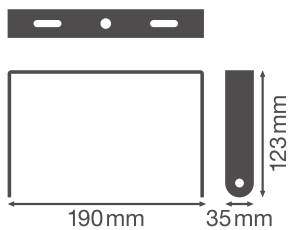

PRODUCT DATASHEET

HB COMP V BRACKET 166W

HIGH BAY COMPACT BRACKETS | Mounting accessory for HIGHBAY COMPACT luminaires

Product features

- Brackets made of black steel
- Adjustable swivel angle: $\pm 60^\circ$

TECHNICAL DATA

Dimensions & Weight

Length	190 mm
Width	35 mm
Height	123 mm
Product weight	275.00 g

HB COMP V BRACKET

Materials & Colors

Product color	Black
Body material	Steel

DOWNLOAD DATA

Documents and certificates	Document name
----------------------------	---------------

User instruction / safety instructions

UI HIGHBAY COMPACT V

Tender texts	Document name
--------------	---------------

Tender documents

HIGH BAY COMPACT BRACKETS 166W-EN

LOGISTICAL DATA

Product code	Packaging unit (Pieces/Unit)	Dimensions (length x width x height)	Gross weight	Volume
4058075715318	Folding box 1	131 mm x 41 mm x 202 mm	311.00 g	1.08 dm ³
4058075715325	Shipping box 5	221 mm x 137 mm x 216 mm	1703.00 g	6.54 dm ³