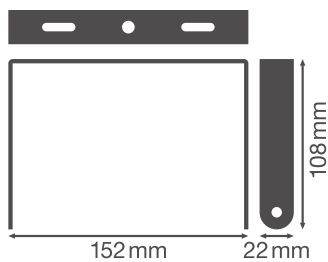

### Product features

- Brackets made of black steel
- Adjustable swivel angle:  $\pm 60^\circ$

TECHNICAL DATA

Dimensions & Weight

Length	152.0 mm
Width	22.0 mm
Height	108 mm
Product weight	95.00 g

HB COMP V BRACKET

Tender texts	Document name
--------------	---------------

Tender documents

HIGH BAY COMPACT BRACKETS 133W-EN

LOGISTICAL DATA

Product code	Packaging unit (Pieces/Unit)	Dimensions (length x width x height)	Gross weight	Volume
4058075715295	Folding box 1	116 mm x 27 mm x 154 mm	118.00 g	0.48 dm <sup>3</sup>
4058075715301	Shipping box 10	236 mm x 161 mm x 175 mm	1335.00 g	6.65 dm <sup>3</sup>