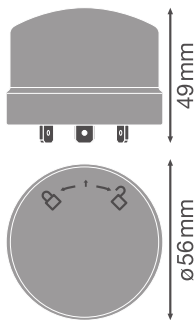

PRODUCT DATASHEET

HB SENSOR 87 147 190W

HIGH BAY SENSOR GEN 4 ACCESSORIES | Remote Control and replacement sensor for HIGH BAY GEN 4 luminaires

Product benefits

- Easy Sensor teaching and installation

Product features

- Remote Control for advanced Sensor settings

TECHNICAL DATA

Dimensions & Weight

Diameter	56 mm
Length	49 mm
Width	56 mm
Height	49 mm
Product weight	44.00 g

HB Sensor Module_HB Remote
Control_Line drawing

LOGISTICAL DATA

Product code	Packaging unit (Pieces/Unit)	Dimensions (length x width x height)	Gross weight	Volume
4058075611412	Folding box 1	61 mm x 61 mm x 51 mm	57.00 g	0.19 dm ³
4058075611429	Shipping box 60	387 mm x 327 mm x 135 mm	3770.00 g	17.08 dm ³