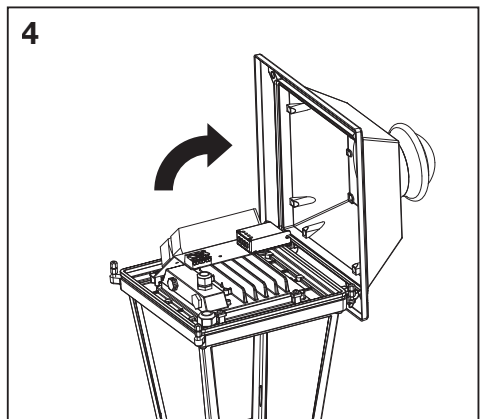

STREETLIGHT URBAN VLA COMPACT