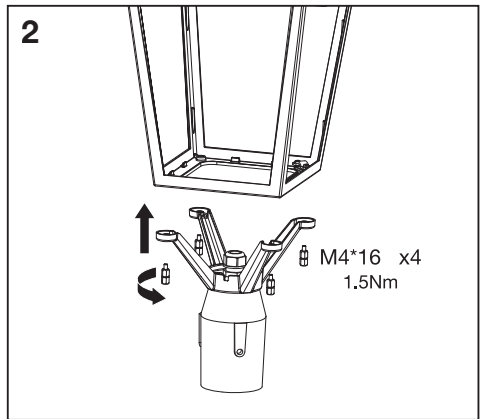

STREETLIGHT URBAN VLA COMPACT