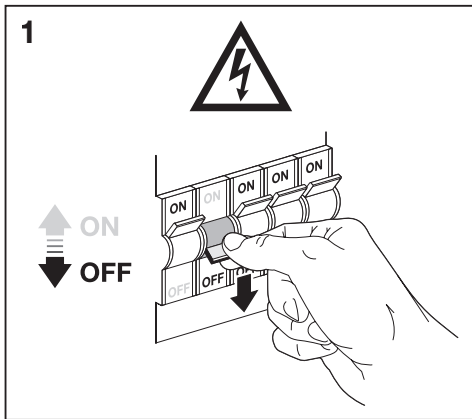

STREETLIGHT URBAN VLA COMPACT