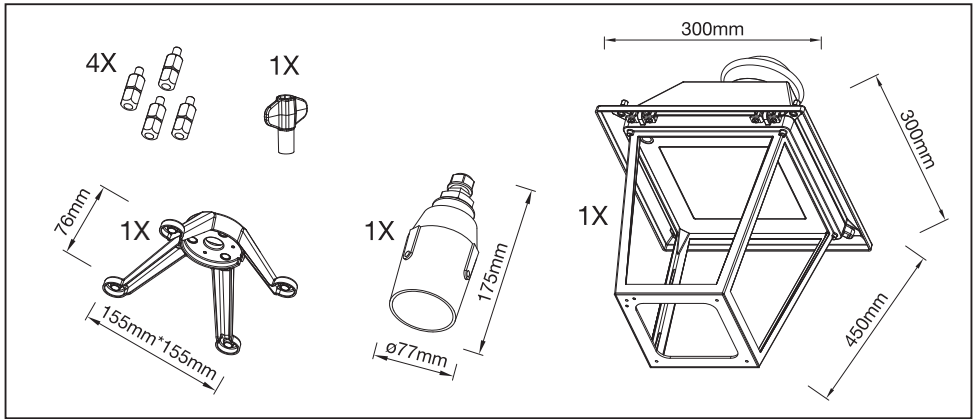

STREETLIGHT URBAN VLA COMPACT