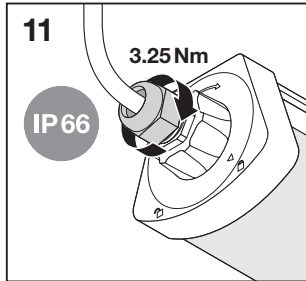

EN 25

CE UK CA EAC

FR

RECICLA Al Azul

PAP Raccolta Carta

Verifica le disposizioni del tuo comune.

FR

Cet appareil et ses accessoires se recyclent

À DÉPOSER EN MAGASIN

À DÉPOSER EN DÉCHÈTERIE

OU

Points de collecte sur www.quefairedemesdechets.fr

22 PAP

FR

LEDVANCE SASU

CQM, 5 rue d'Altorf

67120 Molshem France

www.ledvance.com

© LEDVANCE Ltd, Sterling House, 810 Mandarin Court, Warrington, Cheshire, WA1 1GG, United Kingdom

C10449057

G11213141

09.12.24