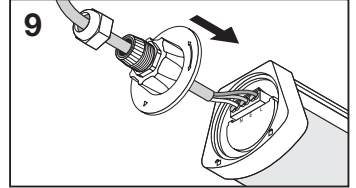

EN 25

CE UK CA EAC

FR

RECICLA Al Azul

PAP Raccolta Carta

Verifica le disposizioni del tuo comune.

FR

Cet appareil et ses accessoires se recyclent

À DÉPOSER EN MAGASIN

À DÉPOSER EN DÉCHÈTERIE

OU

Points de collecte sur www.quefairedemesdechets.fr

22 PAP

FR

LEDVANCE SASU

CQM, 5 rue d'Altorf

67120 Molshem France

www.ledvance.com

© LEDVANCE Ltd, Sterling House, 810 Mandarin Court, Warrington, Cheshire, WA1 1GG, United Kingdom

C10449057

G11213141

09.12.24