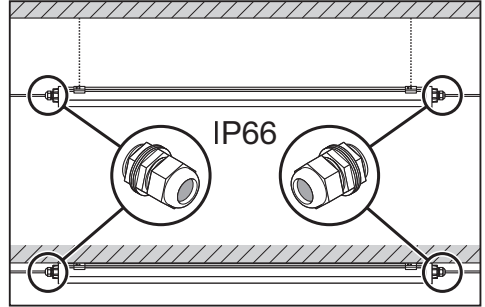

DAMP PROOF FLEX TH IP66