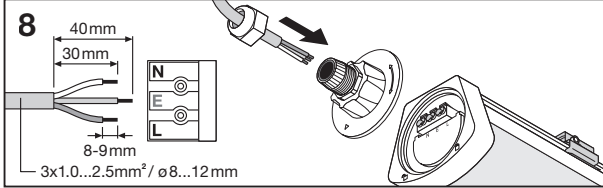

EN 25

CE UK CA EAC

FR

RECICLA Al Azul

PAP Raccolta Carta

Verifica le disposizioni del tuo comune.

FR

Cet appareil et ses accessoires se recyclent

À DÉPOSER EN MAGASIN

À DÉPOSER EN DÉCHÈTERIE

OU

Points de collecte sur www.quefairedemesdechets.fr

22 PAP

FR

LEDVANCE SASU

CQM, 5 rue d'Altorf

67120 Molshem France

www.ledvance.com

© LEDVANCE Ltd, Sterling House, 810 Mandarin Court, Warrington, Cheshire, WA1 1GG, United Kingdom

C10449057

G11213141

09.12.24