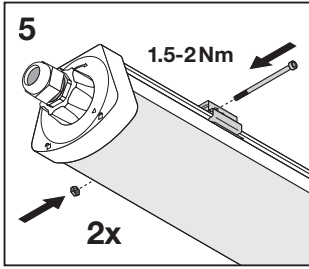

EN 25

CE UK CA EAC

FR

RECICLA Al Azul

PAP Raccolta Carta

Verifica le disposizioni del tuo comune.

FR

Cet appareil et ses accessoires se recyclent

À DÉPOSER EN MAGASIN

À DÉPOSER EN DÉCHÈTERIE

OU

Points de collecte sur www.quefairedemesdechets.fr

22 PAP

FR

LEDVANCE SASU

CQM, 5 rue d'Altorf

67120 Molshem France

www.ledvance.com

© LEDVANCE Ltd, Sterling House, 810 Mandarin Court, Warrington, Cheshire, WA1 1GG, United Kingdom

C10449057

G11213141

09.12.24