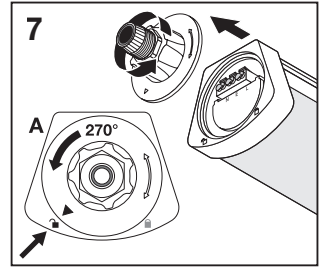

EN 25

CE UK CA EAC

FR

RECICLA Al Azul

PAP Raccolta Carta

Verifica le disposizioni del tuo comune.

FR

Cet appareil et ses accessoires se recyclent

À DÉPOSER EN MAGASIN

À DÉPOSER EN DÉCHÈTERIE

OU

Points de collecte sur www.quefairedemesdechets.fr

22 PAP

FR

LEDVANCE SASU

CQM, 5 rue d'Altorf

67120 Molshem France

www.ledvance.com

© LEDVANCE Ltd, Sterling House, 810 Mandarin Court, Warrington, Cheshire, WA1 1GG, United Kingdom

C10449057

G11213141

09.12.24