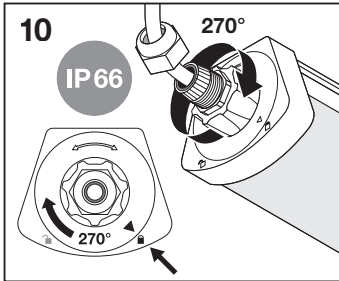

EN 25

CE UK CA EAC

FR

RECICLA Al Azul

PAP Raccolta Carta

Verifica le disposizioni del tuo comune.

FR

Cet appareil et ses accessoires se recyclent

À DÉPOSER EN MAGASIN

À DÉPOSER EN DÉCHÈTERIE

OU

Points de collecte sur www.quefairedemesdechets.fr

22 PAP

FR

LEDVANCE SASU

CQM, 5 rue d'Altorf

67120 Molshem France

www.ledvance.com

© LEDVANCE Ltd, Sterling House, 810 Mandarin Court, Warrington, Cheshire, WA1 1GG, United Kingdom

C10449057

G11213141

09.12.24