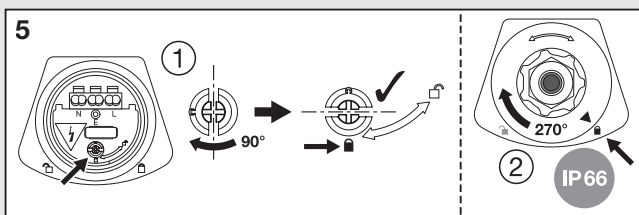

DIP	PIN				W	lm	lm/W	PRI I_{in} [mA]	SEC I_{out} [mA]
	PIN 2 ON OFF	PIN 1 ON OFF	PIN 3 ON OFF	PIN 4 ON OFF					
DP FLEX TH 1200 P 34W ML 830 IP66	OFF	OFF	OFF	ON	19	3000	158	90	125
	OFF	OFF	ON	ON	26	4200	162	118	175
	OFF	ON	OFF	OFF	31	4900	158	136	200
	OFF	ON	OFF	ON	34	5500	162	153	225
DP FLEX TH 1200 P 34W ML 840 IP66 DP FLEX TH 1200 P 34W ML 865 IP66	OFF	OFF	OFF	ON	19	3100	163	90	125
	OFF	OFF	ON	ON	26	4300	165	119	175
	OFF	ON	OFF	OFF	31	5100	165	128	200
DP FLEX TH 1500 P 42W ML 830 IP66	OFF	ON	OFF	ON	34	5600	165	153	225
	OFF	OFF	ON	OFF	23	3600	157	104	150
	OFF	ON	OFF	OFF	31	4900	158	137	200
	OFF	ON	ON	OFF	38	6100	161	168	250
DP FLEX TH 1500 P 42W ML 840 IP66 DP FLEX TH 1500 P 42W ML 865 IP66	OFF	ON	ON	ON	42	6800	162	187	275
	OFF	OFF	ON	OFF	23	3700	161	104	150
	OFF	ON	OFF	OFF	31	5000	161	138	200
	OFF	ON	ON	OFF	38	6300	166	169	250
	OFF	ON	ON	ON	42	6900	164	187	275