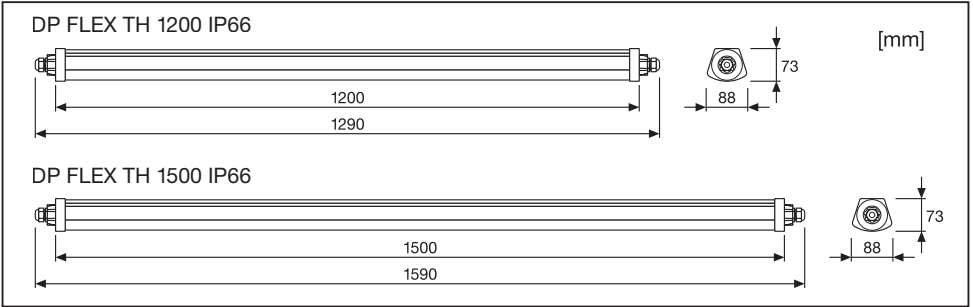

DAMP PROOF FLEX TH IP66