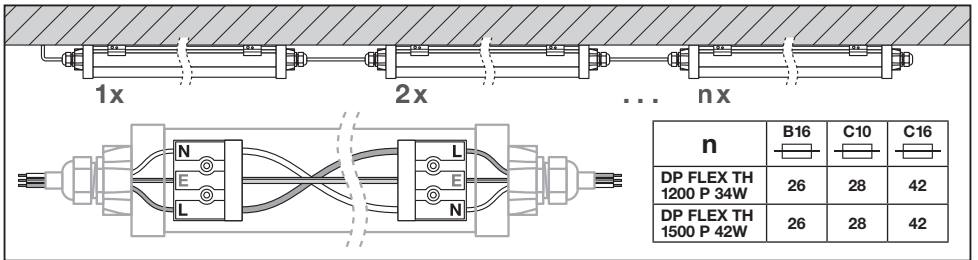

EN 25

CE UK CA EAC

FR

RECICLA Al Azul

PAP Raccolta Carta

Verifica le disposizioni del tuo comune.

FR

Cet appareil et ses accessoires se recyclent

À DÉPOSER EN MAGASIN

À DÉPOSER EN DÉCHÈTERIE

OU

Points de collecte sur www.quefairedemesdechets.fr

22 PAP

FR

LEDVANCE SASU

CQM, 5 rue d'Altorf

67120 Molshem France

www.ledvance.com

© LEDVANCE Ltd, Sterling House, 810 Mandarin Court, Warrington, Cheshire, WA1 1GG, United Kingdom

C10449057

G11213141

09.12.24