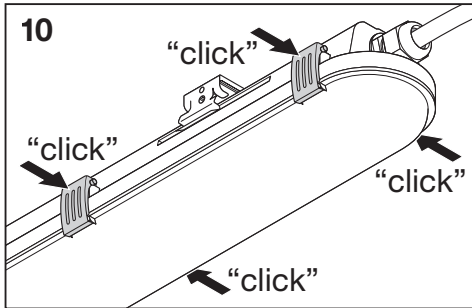

DAMP PROOF HE