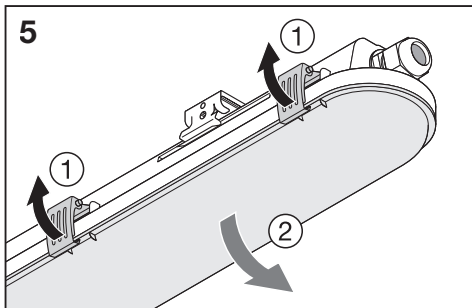

DAMP PROOF HE