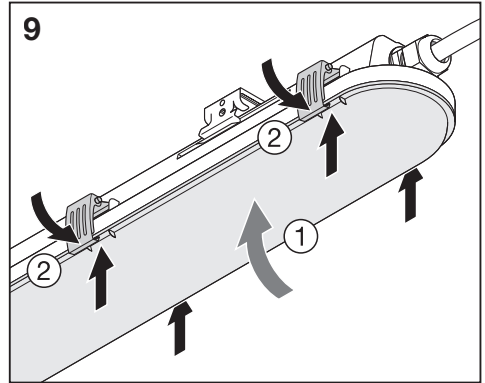

DAMP PROOF HE