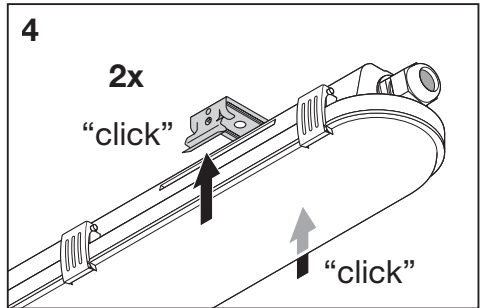

DAMP PROOF HE