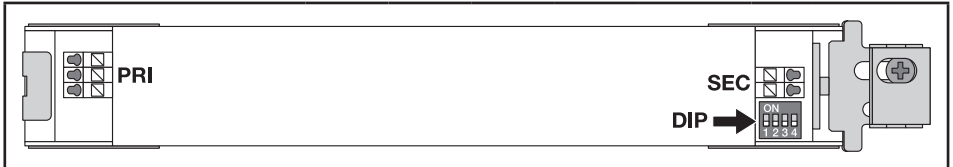

*

	PIN 1	PIN 2	PIN 3	PIN 4	W	lm	lm/W	PRI I_{in} [mA]	SEC I_{out} [mA]
	ON OFF	ON OFF	ON OFF	ON OFF					
DP HE 1200 P 29W ML 840 IP65 DP HE 1200 P 29W ML 865 IP65	OFF	OFF	OFF	OFF	14.0	2260	161	65	100
	OFF	OFF	OFF	ON	17.3	2810	162	80	125
	OFF	OFF	ON	OFF	21.4	3460	162	90	150
	OFF	OFF	ON	ON	24.0	3900	163	105	175
	OFF	ON	OFF	OFF	28.3	4640	164	125	200
DP HE 1500 P 40W ML 840 IP65 DP HE 1500 P 40W ML 865 IP65	OFF	OFF	OFF	OFF	16.0	2590	162	75	100
	OFF	OFF	OFF	ON	20.0	3240	162	90	125
	OFF	OFF	ON	OFF	23.4	3810	163	105	150
	OFF	OFF	ON	ON	26.9	4360	162	120	175
	OFF	ON	OFF	OFF	31.1	5070	163	140	200
	OFF	ON	OFF	ON	35.0	5700	163	160	225
	OFF	ON	ON	OFF	39.3	6400	163	175	250
DP HE 1500 P 73W ML 840 IP65 DP HE 1500 P 73W ML 865 IP65	OFF	OFF	OFF	OFF	47.6	7780	163	215	300
	OFF	OFF	OFF	ON	55.2	9010	163	250	350
	OFF	OFF	ON	OFF	63.3	10300	163	280	400
	OFF	OFF	ON	ON	72.2	11680	162	325	450

n	B16	C10	C16
DP HE 1200 P 29W	26	28	42
DP HE 1500 P 40W	26	28	42
DP HE 1500 P 73W	14	16	23