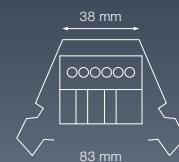

10 PHILIPS Maxos