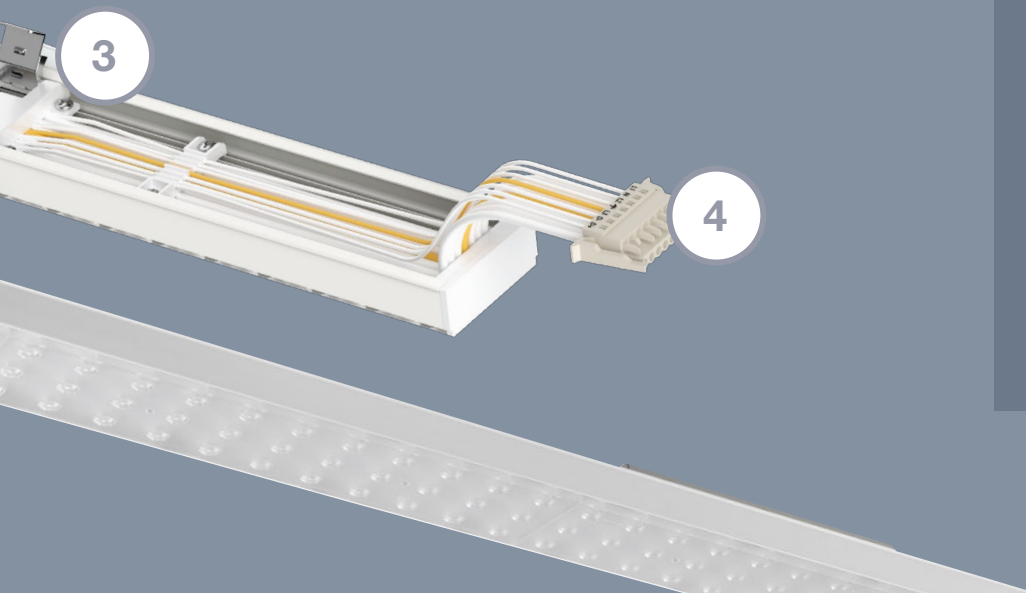

THE MAIN COMPONENTS OF TRUSYS UNIVERSAL

- 1 L1, L2, L3 phase switch
- 2 MULTI LUMEN switch for adjustable luminous flux
- 3 "Click into place" smart button for easy installation
- 4 Tool-free power feed connectors 5 or 7 poles
- 5 LED modules with different beam angles (90° wide, 60° narrow, 30° very narrow)

¹ Compared to traditional lighting 3 x 80W fluorescent tube

COMPATIBLE TRUNKING SYSTEMS*

01 TRILUX E-Line

02 FLUOLITE TRX

03 LUDWIG TR50W

09 RIDI VLG/VLT/SLG

10 PHILIPS Maxos

11 PHILIPS TTX400

* Compatibility should be checked before installation

- + LED RETROFIT SOLUTION for use in existing trunking lighting systems
- + QUICK AND EASY INSTALLATION through “click into place” smart buttons
- + HIGH FLEXIBILITY of application areas thanks to MULTI LUMEN, different beam angles and DALI-2 versions
- + MULTI LUMEN enables the individual adjustment of the required lumen package
- + CERTIFIED LUMINAIRE with its own through-wiring and 100,000 h service life
- + COMPATIBILITY GUARANTEED with standard mounting energy rails (details see overview below)
- + EMERGENCY LIGHTING OPERATION Both versions (DALI, On/Off) are suitable for central battery system

SEE FOR YOURSELF!

Just scan this QR code and check out:

ledvance.com/trusysuniversal-video

AVAILABLE ACCESSORIES

Blind cover for mounting rail sections

Feed-in connector 5/7 pole

Through-wiring cable, 5/7 pole