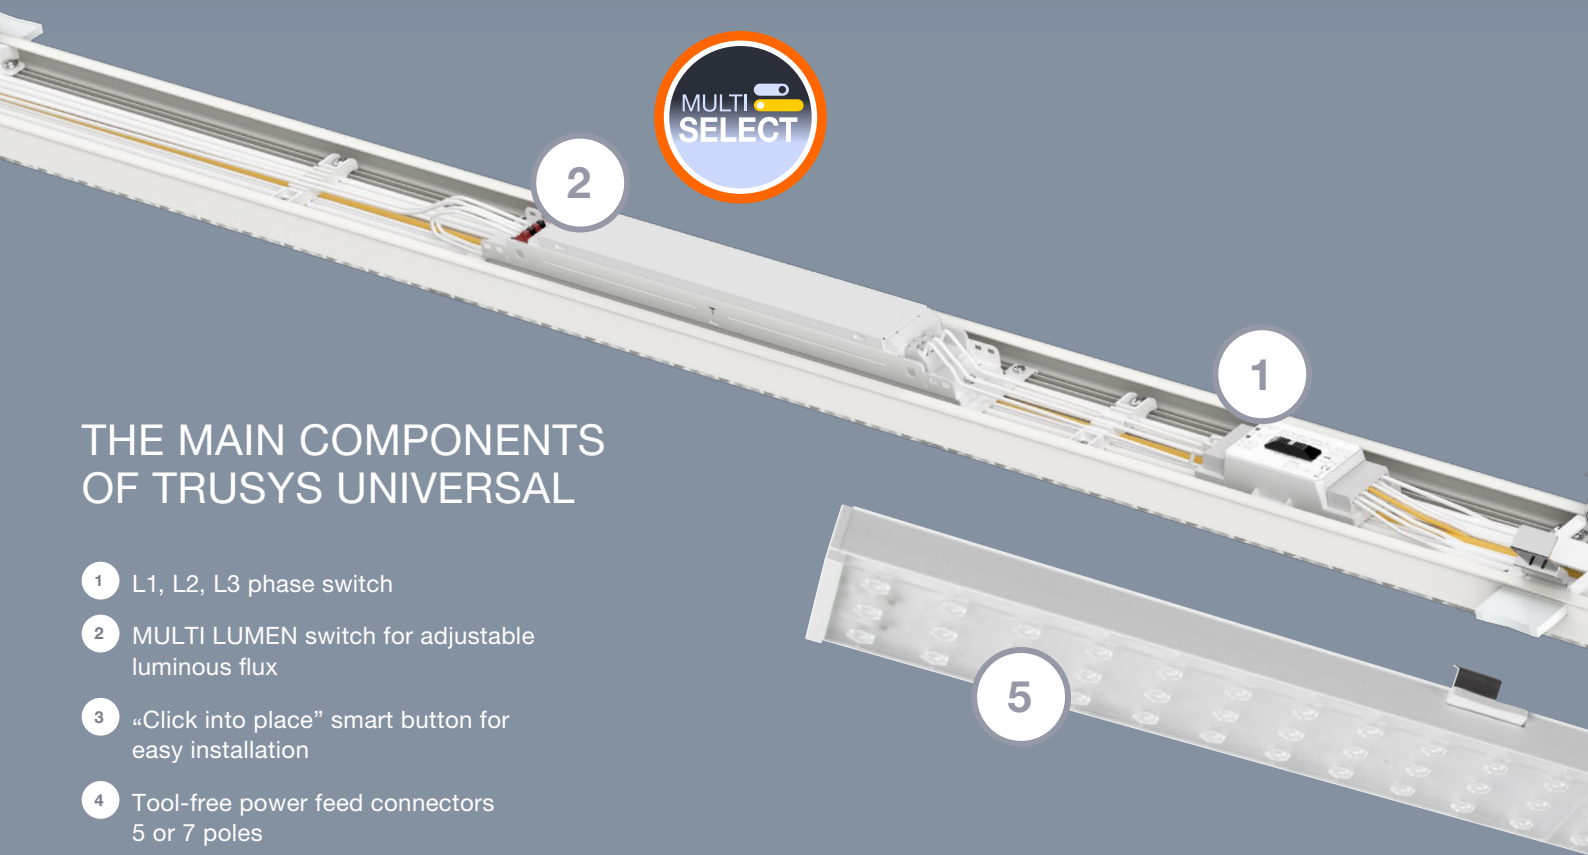

UPGRADING TO LED WITH TRUSYS UNIVERSAL

PERFORMANCE CLASS

UP TO
-70%
ENERGY
USE¹

Switching to future-oriented LED technology takes no great effort. Thanks to TRUSYS UNIVERSAL's clever click-into-place function it can be easily and quickly integrated into most existing trunking systems. The results are impressive. With its excellent efficiency of up to 180 lm/W TRUSYS UNIVERSAL helps save up to 70 % energy and therefore costs compared to fluorescent technology.

THE MAIN COMPONENTS OF TRUSYS UNIVERSAL

- 1 L1, L2, L3 phase switch
- 2 MULTI LUMEN switch for adjustable luminous flux
- 3 "Click into place" smart button for easy installation
- 4 Tool-free power feed connectors 5 or 7 poles
- 5 LED modules with different beam angles (90° wide, 60° narrow, 30° very narrow)

* Compatibility should be checked before installation

- + LED RETROFIT SOLUTION for use in existing trunking lighting systems
- + QUICK AND EASY INSTALLATION through “click into place” smart buttons
- + HIGH FLEXIBILITY of application areas thanks to MULTI LUMEN, different beam angles and DALI-2 versions
- + MULTI LUMEN enables the individual adjustment of the required lumen package
- + CERTIFIED LUMINAIRE with its own through-wiring and 100,000 h service life
- + COMPATIBILITY GUARANTEED with standard mounting energy rails (details see overview below)
- + EMERGENCY LIGHTING OPERATION Both versions (DALI, On/Off) are suitable for central battery system

SEE FOR YOURSELF!

Just scan this QR code and check out:

ledvance.com/trusysuniversal-video

AVAILABLE ACCESSORIES

Blind cover for mounting rail sections

Feed-in connector 5/7 pole

Through-wiring cable, 5/7 pole