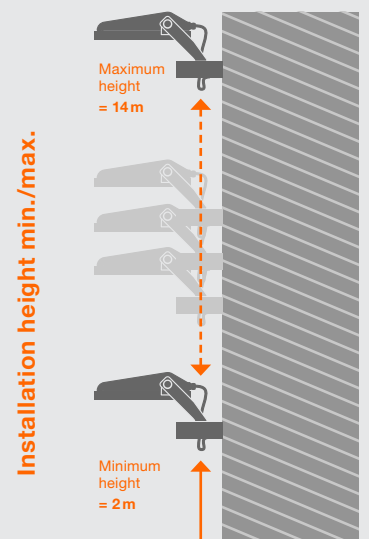

Detection distance:
L/M/H = 10 m ± 2 m

Stand dimming level:
0 % – 20 % – 40 %

CORROSION CLASS RESISTANCE ACCORDING TO EN ISO 12944-2

Corrosion is a natural process that can damage materials, especially when exposed to harsh elements like saltwater. Our Gen 4 floodlights offer exceptional corrosion resistance with a C4 rating, making them ideal for outdoor use.

RECOMMENDED INSTALLATION HEIGHT FOR FLOODLIGHT GEN 4

Product Name	Wattage (W)	Lumen output (lm)	Mounting height min. (m)	Mounting height max. (m)
Installation height 2-4 m				
FL 10 P 8W 1K2LM 830 PS SY100 BK	8	1200	2	4
FL 20 P 17W 2K4LM 830 PS SY100 BK	17	2400	2	4
FL 50 P 41W 6KLM 830 PS SY100 BK	41	6000	2	4
Installation height 4-14 m				
FL 100 P 69W 10KLM 830 PS SY100 BK	69	10000	4	8
FL 150 P 100W 15KLM 830 PS SY100 BK	100	15000	6	10
FL 200 P 133W 20KLM 830 PS SY100 BK	133	20000	6	10
FL 250 P 167W 25KLM 830 PS SY100 BK	167	25000	6	14