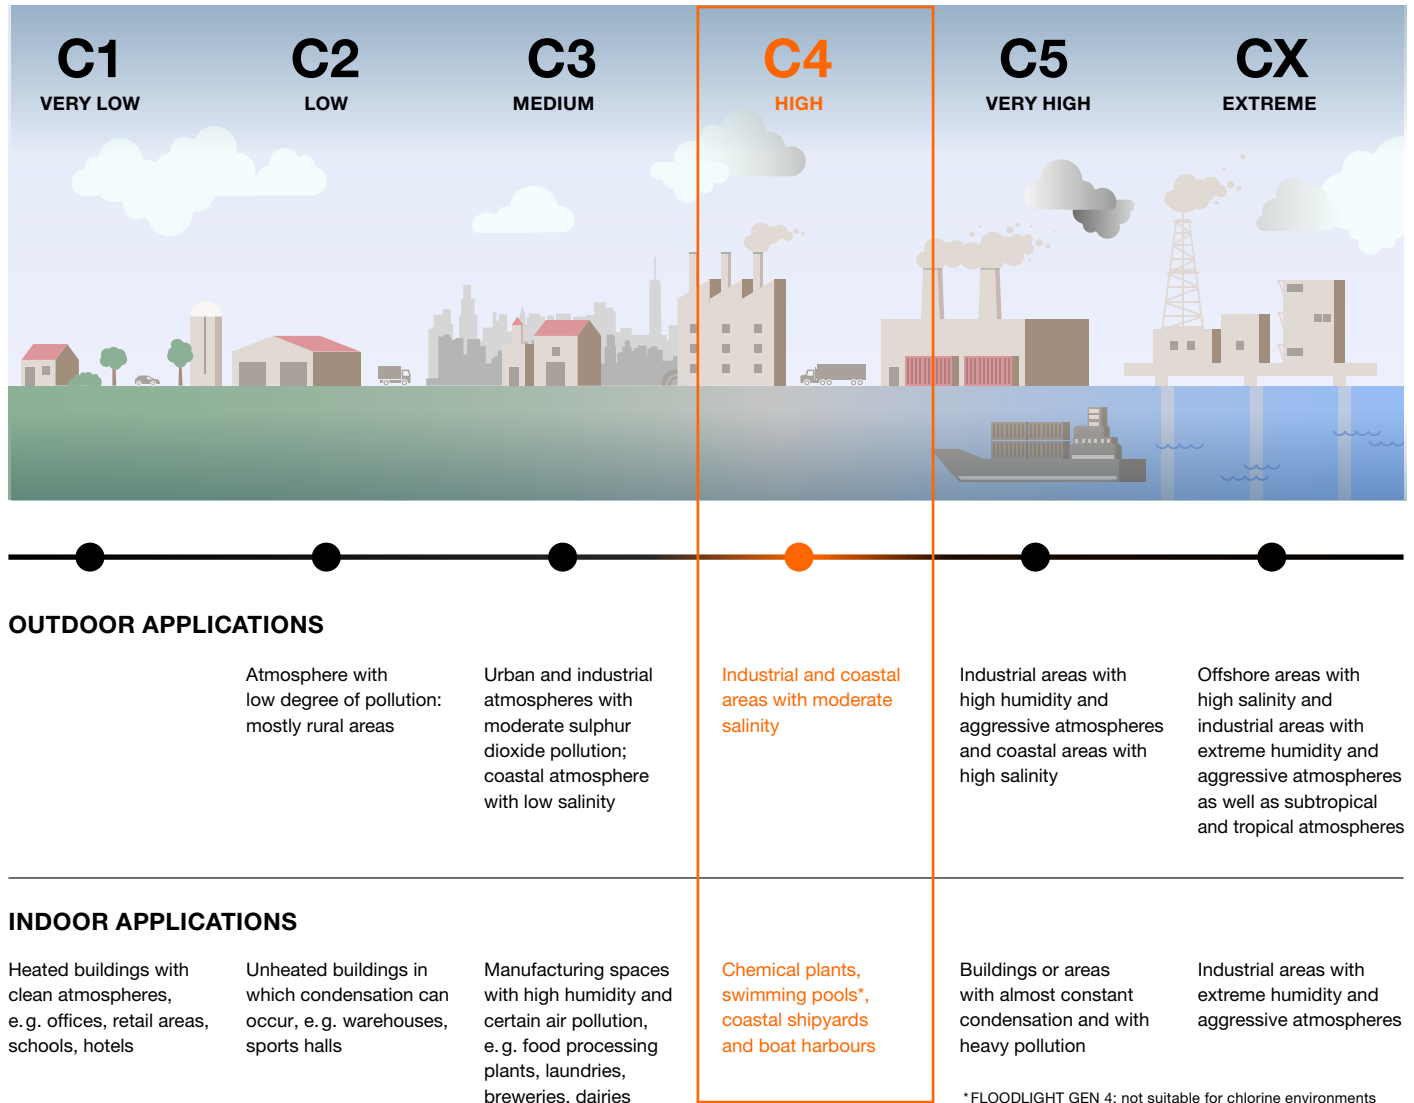

CORROSION CLASS RESISTANCE ACCORDING TO EN ISO 12944-2

Corrosion is a natural process that can damage materials, especially when exposed to harsh elements like saltwater. Our Gen 4 floodlights offer exceptional corrosion resistance with a C4 rating, making them ideal for outdoor use.