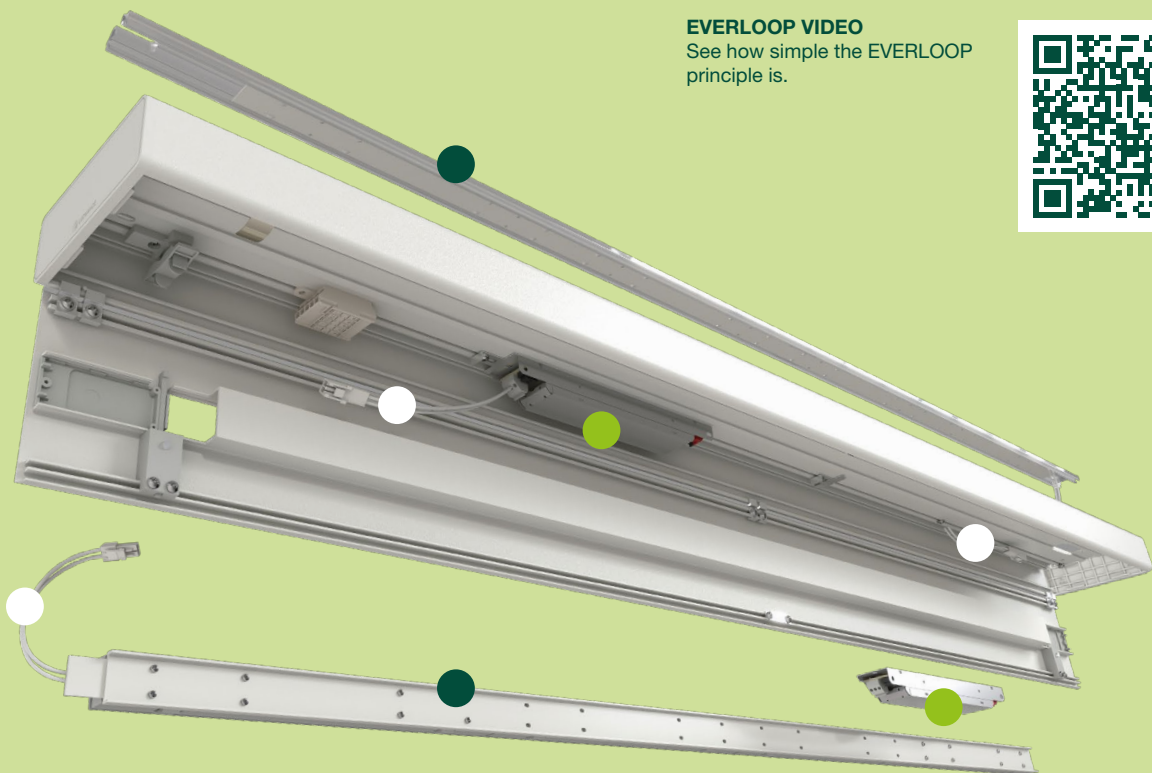

LINEAR INDIVILED

HIGH-QUALITY, SUSTAINABLE, TIMELESS

The first EVERLOOP luminaire, the new LEDVANCE LINEAR INDIVILED, is a great example of what the future will bring, namely efficient light of the highest quality combined with timeless design and easily upgradeable components for a long service life.

HOW EVERLOOP LINEAR INDIVILED WORKS IN DETAIL

EVERLOOP luminaires are well thought-out right down to the finest detail and are highly functional. This makes installing them and upgrading components particularly easy, as shown in this example of the LINEAR INDIVILED GEN2.

EVERLOOP VIDEO

See how simple the EVERLOOP principle is.

● LED LIGHT SOURCE
Easy to change

● LED DRIVER
With quick-release mechanism

● CONNECTOR
Easy to connect