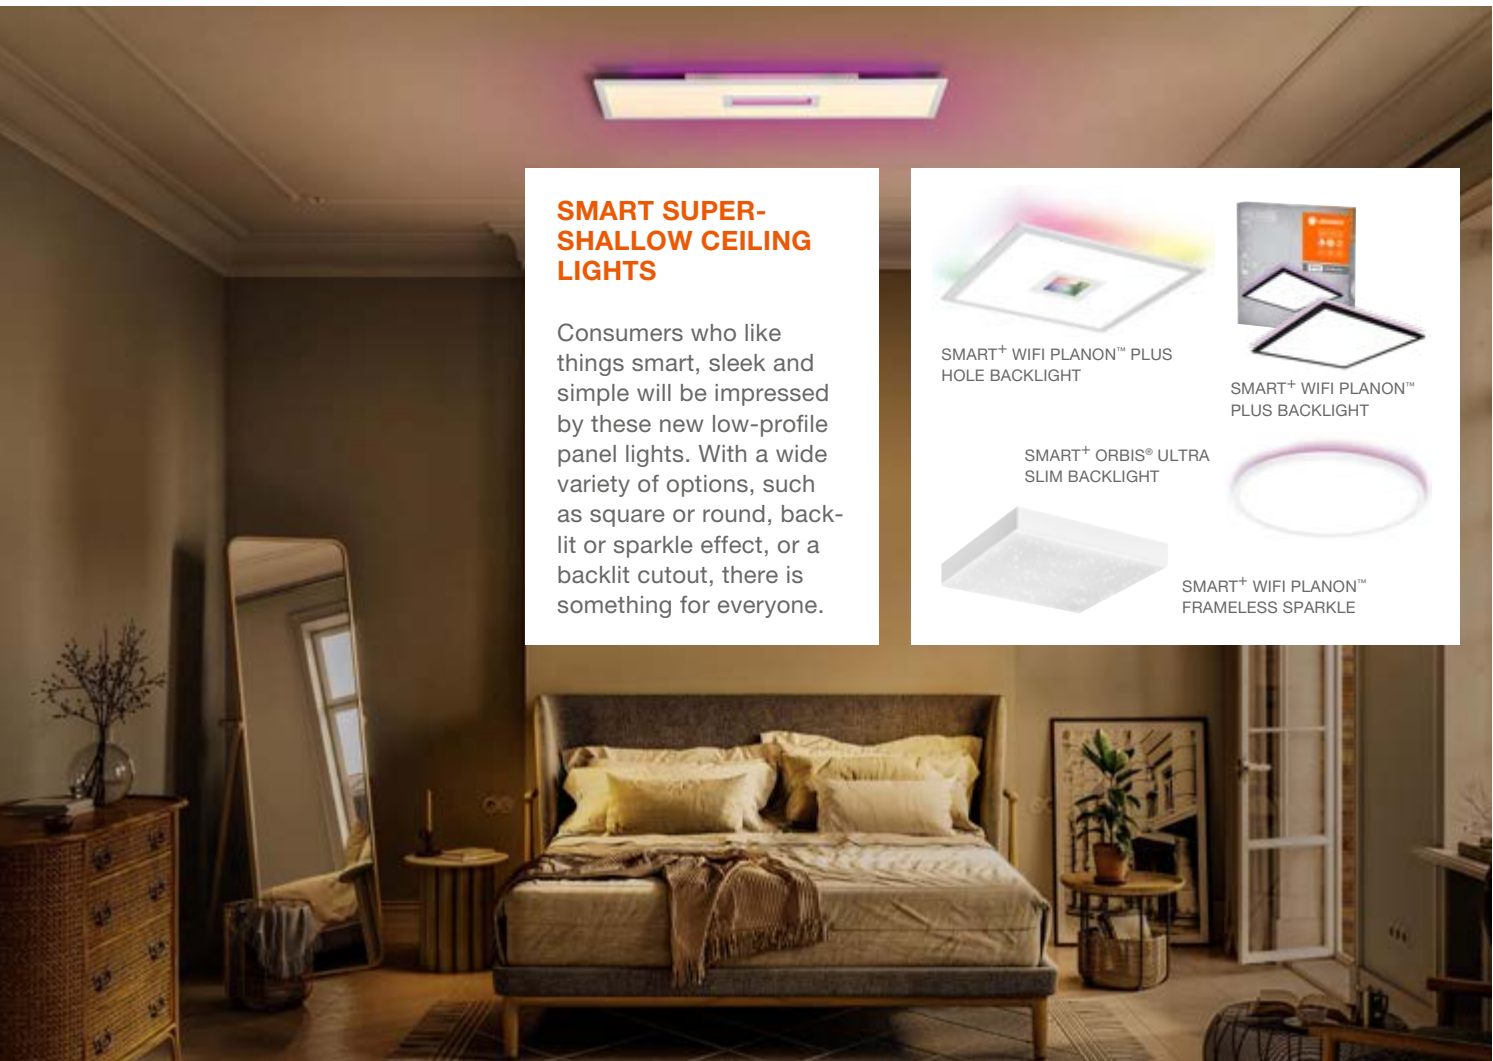

4 CONTROL BY REMOTE CONTROL

WORKS WITH:

BENEFITS:

For guests or simply because it's convenient: Wireless control of SMART+ WiFi products by remote control.

SMART+ HIGHLIGHTS INDOOR – SEE ROOMS IN A NEW LIGHT

Here's the latest news: LEDVANCE has added lots of new products to its SMART+ portfolio of indoor luminaires. There is now more choice in existing product families, and completely new ranges have been created.

FAMILIAR PRODUCT RANGES GREATLY EXPANDED

The popular SMART+ WIFI DECOR TWIST is now available as pendant and table versions – a two-tone aesthetic highlight with a metal housing coated inside. And the SMART+ WIFI DECOR SWAN family made of real ceramic is now also available as a ceiling luminaire.

MORE SMART+ WIFI DECOR WOOD LUMINAIRE

Wood is and will remain one of the most important trends in interior design, in keeping with the growing awareness of sustainability issues. The DECOR WOOD wall lights have now been joined by pendant, ceiling and table versions, all of which are made from FSC-certified wood.