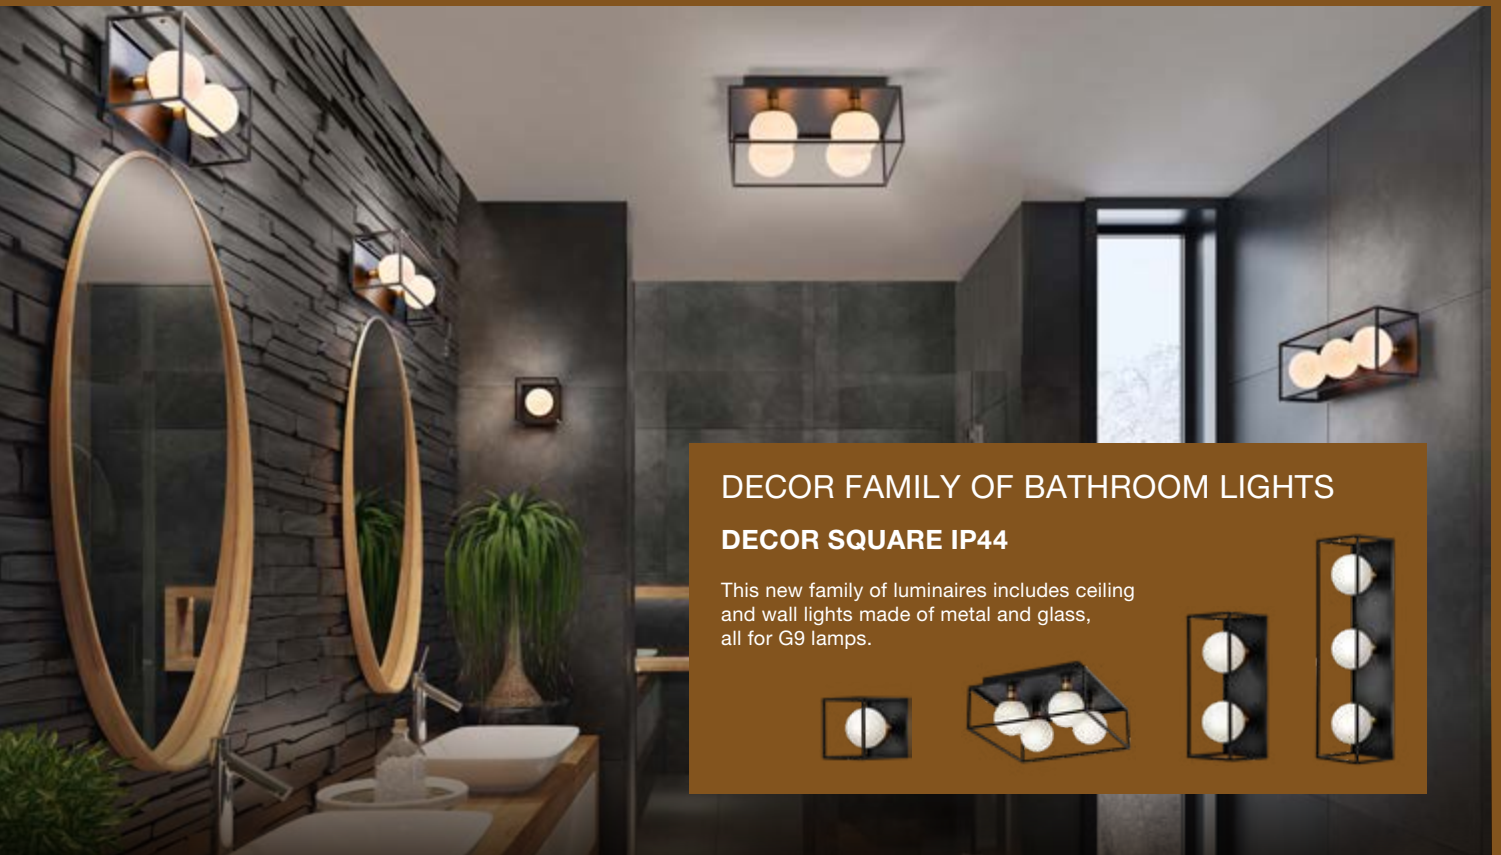

TRACKLIGHT SPOT CYLINDER GOLD GU10

Elegant spotlight in modern color combination, white or black with gold, 100 mm long.

DECOR FAMILY OF BATHROOM LIGHTS

DECOR SQUARE IP44

This new family of luminaires includes ceiling and wall lights made of metal and glass, all for G9 lamps.