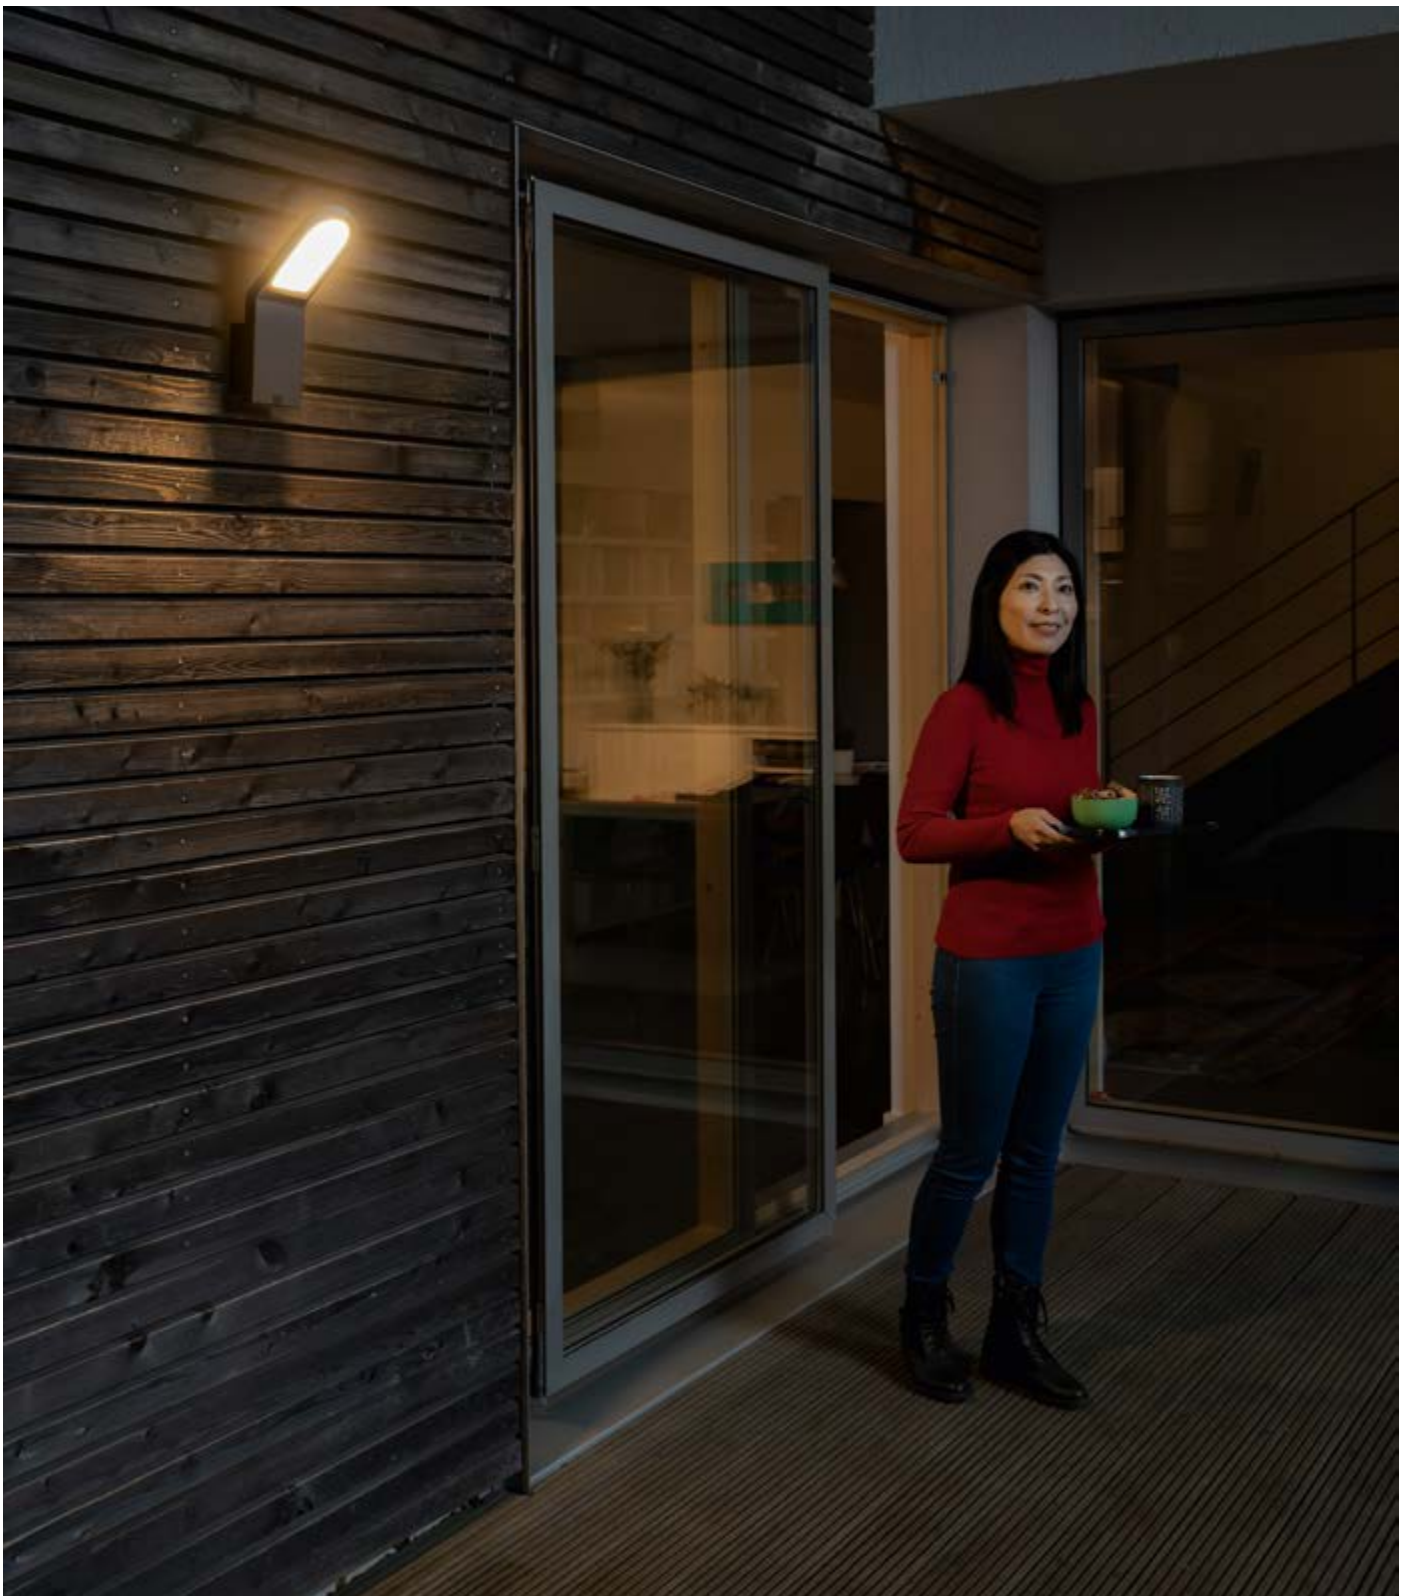

ENDURA® STYLE WALL

SLIM LED WALL LUMINAIRES WITH OR WITHOUT SENSOR