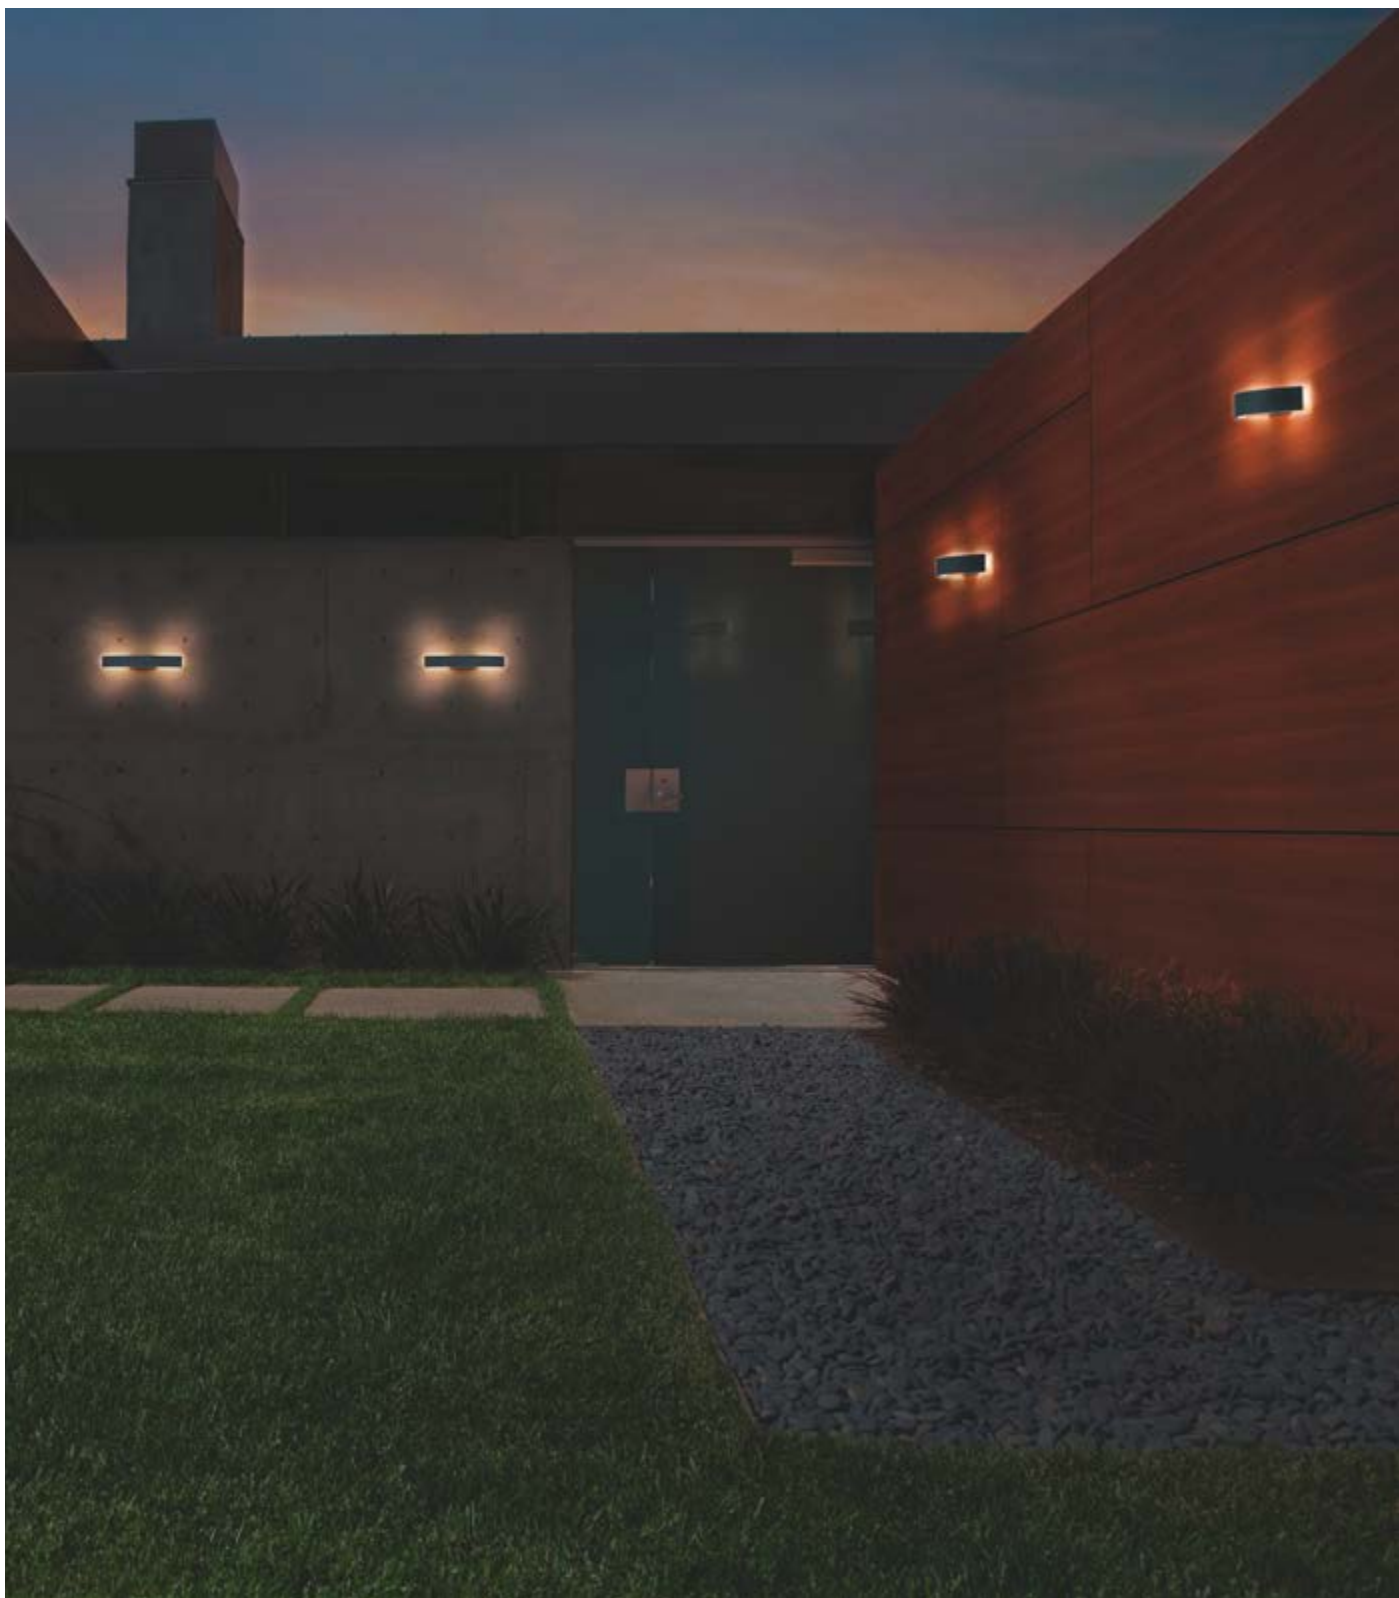

ENDURA® STYLE BOW WALL

AESTHETIC LED OUTDOOR WALL LUMINAIRES FOR
INDIRECT LIGHTING