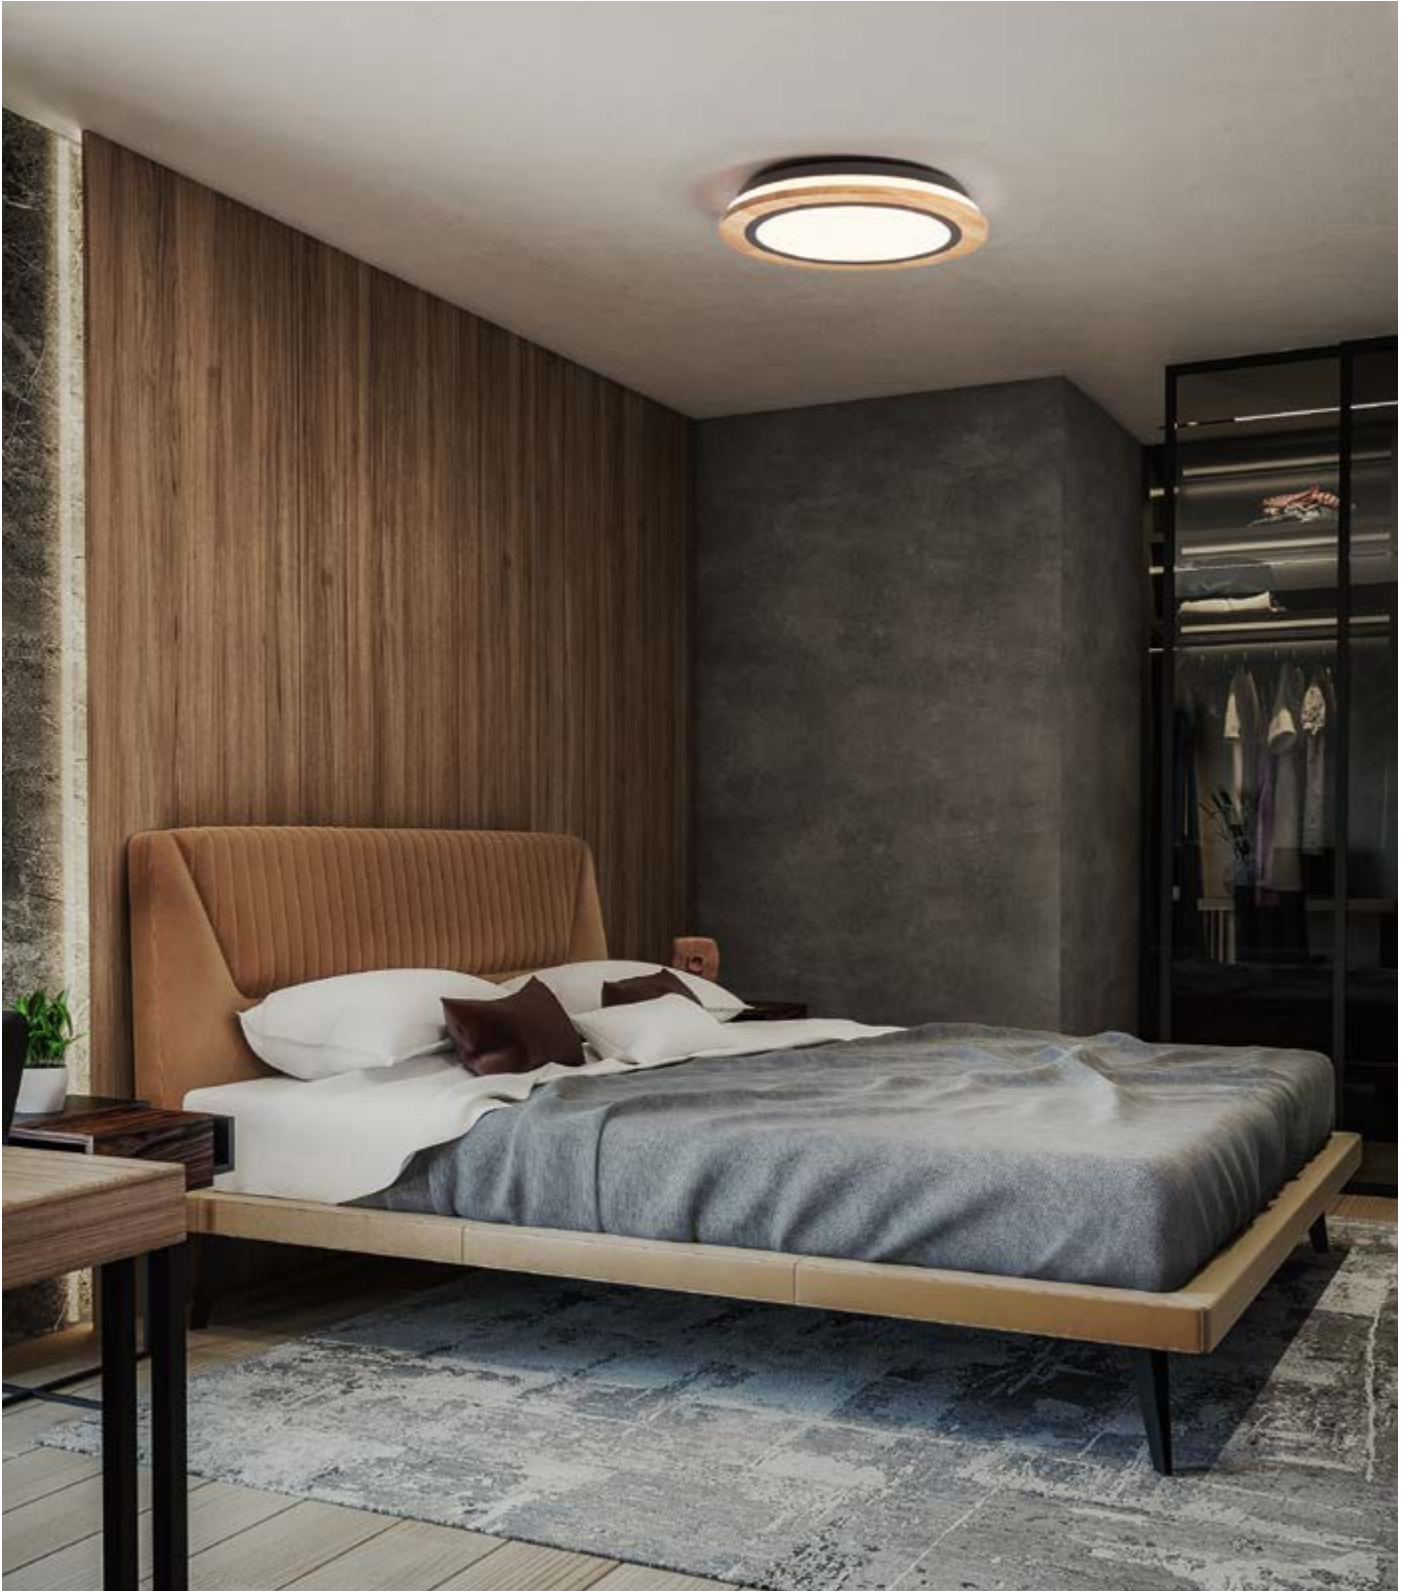

SMART+ WIFI ORBIS® WOOD

SMART CEILING LUMINAIRE IN A HIGH-QUALITY WOOD FINISH AND TUNABLE WHITE FUNCTION