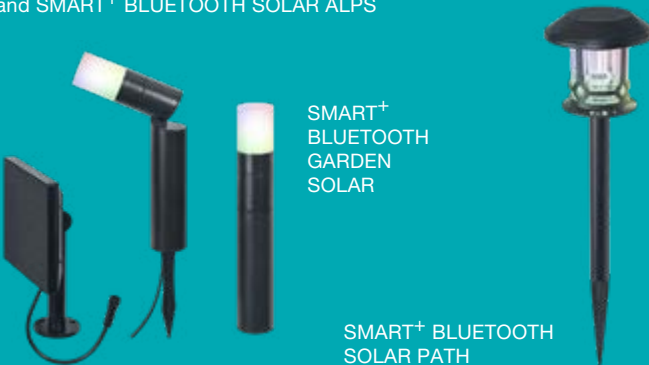

SMART+ WIFI TRACKLIGHT SPOT CIRCLE

SMART+ WIFI TRACKLIGHT SPOT OSAKA

Easy to install – easy to combine

NEW SMART+ HIGHLIGHTS FOR OPTIMUM IMPACT OUTDOORS

LEDVANCE has also unveiled numerous new SMART+ products for outdoors. Each and every one of them is both functional and decorative, making an excellent first impression on visitors. A splendid combination of utmost convenience, control from anywhere and a huge choice of lighting scenarios and automated sequences.

SMART SOLAR LIGHTS FOR ANY SITUATION

Smart outdoor lights with solar functionality and really good output. Every possible need is covered – wall and path lights, mobile lights and lanterns, and small spotlights for borders and flowerbeds.

SMART+ BLUETOOTH TABLEFRAME SOLAR and SMART+ BLUETOOTH SOLAR ALPS

SMART+ BLUETOOTH GARDEN SOLAR

SMART+ BLUETOOTH SOLAR PATH

LARGE, MOBILE FLOOR LIGHT

This large elegant floor light for terrace or garden has been added to the TABLEFRAME range. Colorful light with smart control options, rechargeable via USB for mobile use (cable included, fully charged in 6 hours), with integrated Power-bank function.