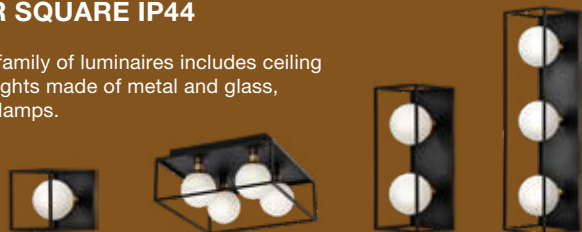

TIMELESS YET MODERN: CONVENTIONAL INDOOR LUMINAIRES

TRACKLIGHTS WITH CONVENTIONAL LED LAMPS

TRACKLIGHT SPOT MINI CYLINDER GU10

Compact, fully adjustable metal spotlight for GU10 lamps, white or black.

TRACKLIGHT SPOT CYLINDER GU10

Adjustable spotlight for GU10 lamp, slim metal design, length: 130 mm, white or black.

TRACKLIGHT SPOT CYLINDER GOLD GU10

Elegant spotlight in modern color combination, white or black with gold, 100 mm long.

DECOR FAMILY OF BATHROOM LIGHTS

DECOR SQUARE IP44

This new family of luminaires includes ceiling and wall lights made of metal and glass, all for G9 lamps.

ESSENTIAL SAVINGS: LOW-PRICED ENTRY-LEVEL PRODUCTS

DAMP-PROOF ESSENTIAL

Functional IP65 luminaire made of plastic, including one or two LED tubes.

PANEL-ESSENTIAL

Low-cost panel luminaire made of plastic for flush mounting; frame option for surface mounting.

CEILING ESSENTIAL

Round ceiling luminaire made of plastic, available in different sizes and light colors.