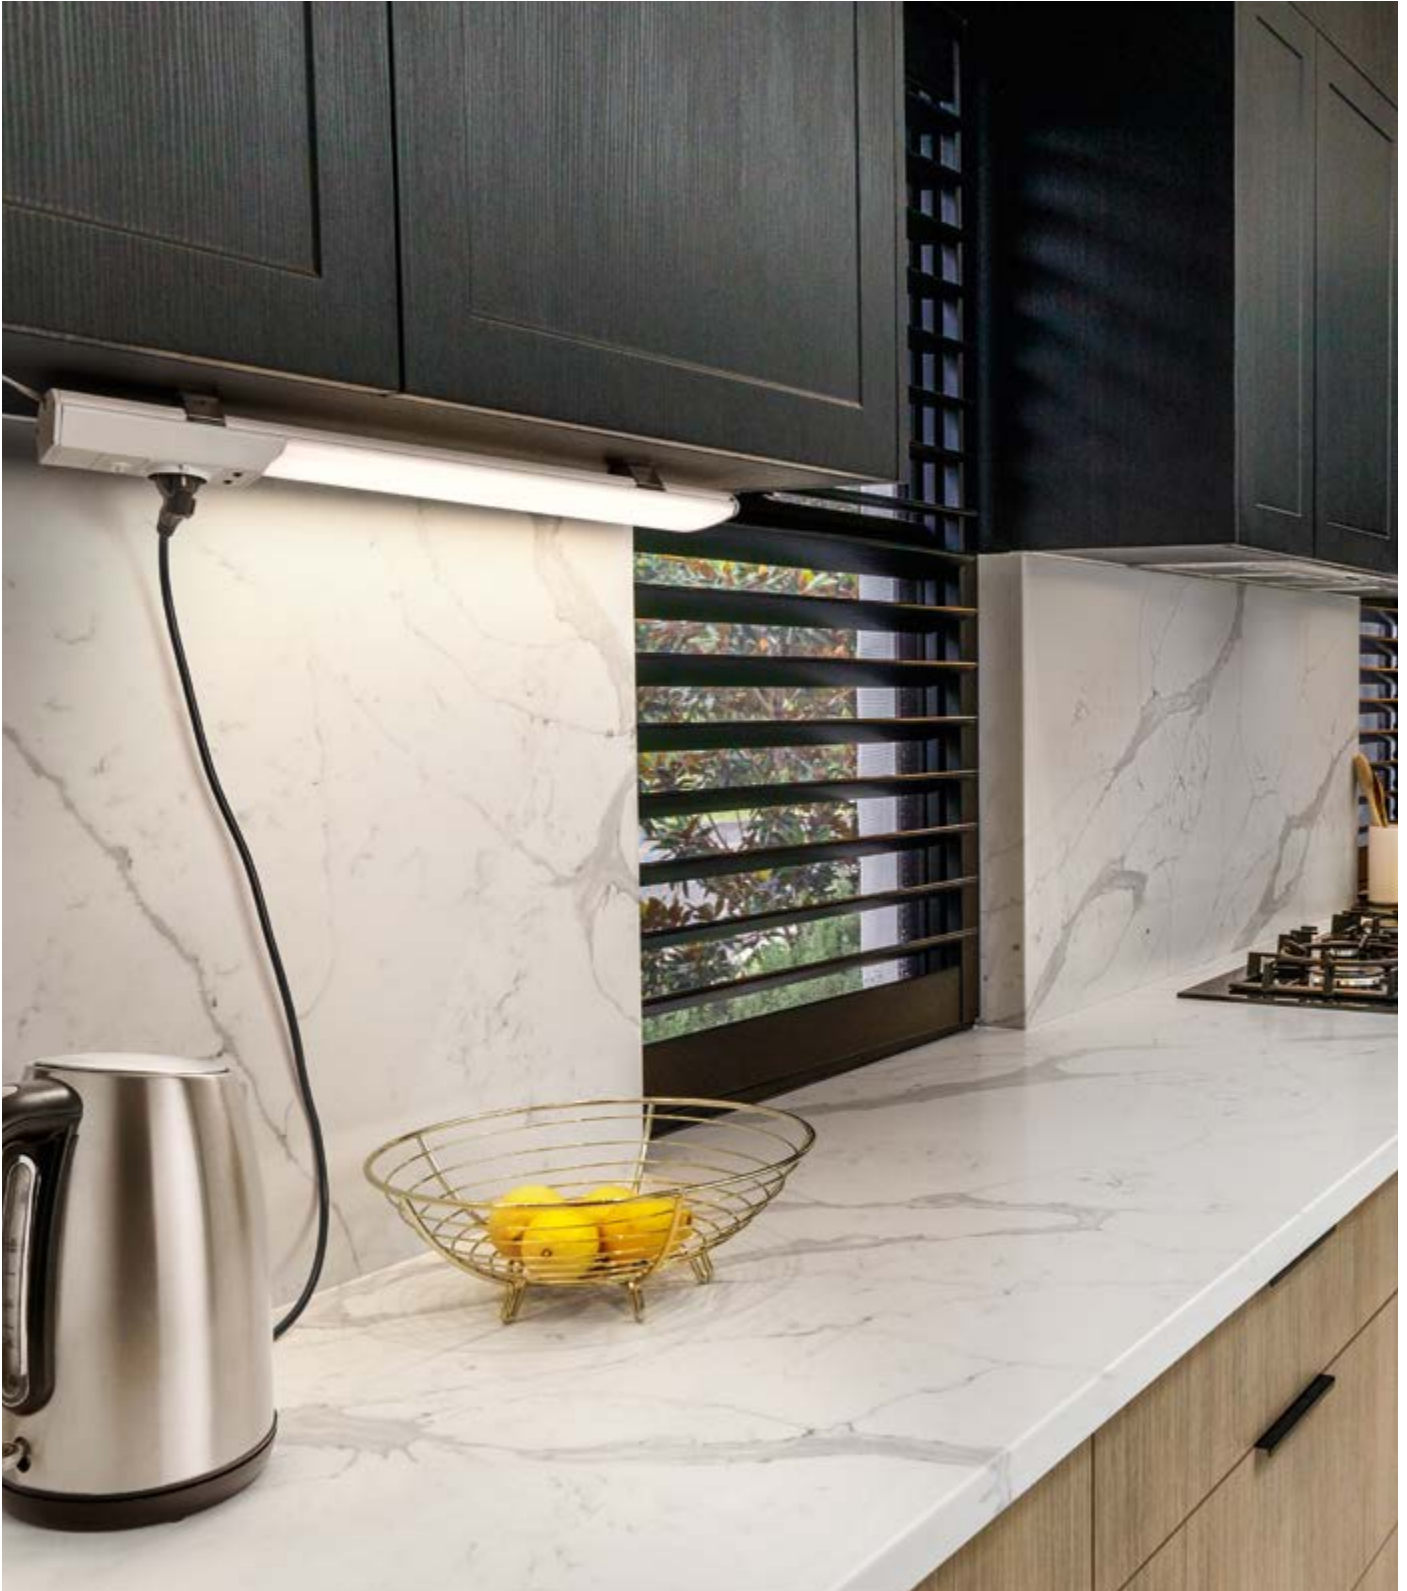

LINEARLED FLAT®

VERSATILE UNDER CABINET LUMINAIRES FOR SHELF LIGHTING