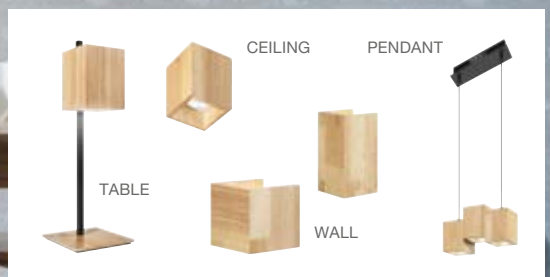

MORE SMART+ WIFI DECOR WOOD LUMINAIRE

Wood is and will remain one of the most important trends in interior design, in keeping with the growing awareness of sustainability issues. The DECOR WOOD wall lights have now been joined by pendant, ceiling and table versions, all of which are made from FSC-certified wood.