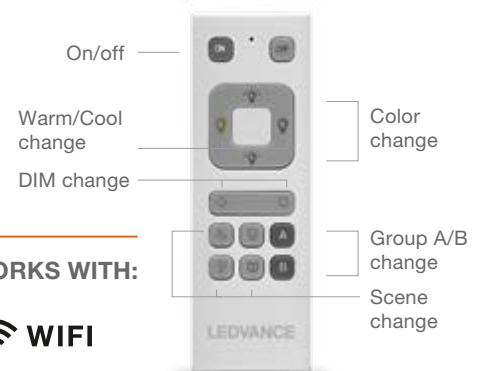

4 CONTROL BY REMOTE CONTROL

WORKS WITH:

BENEFITS:

For guests or simply because it's convenient: Wireless control of SMART+ WiFi products by remote control.