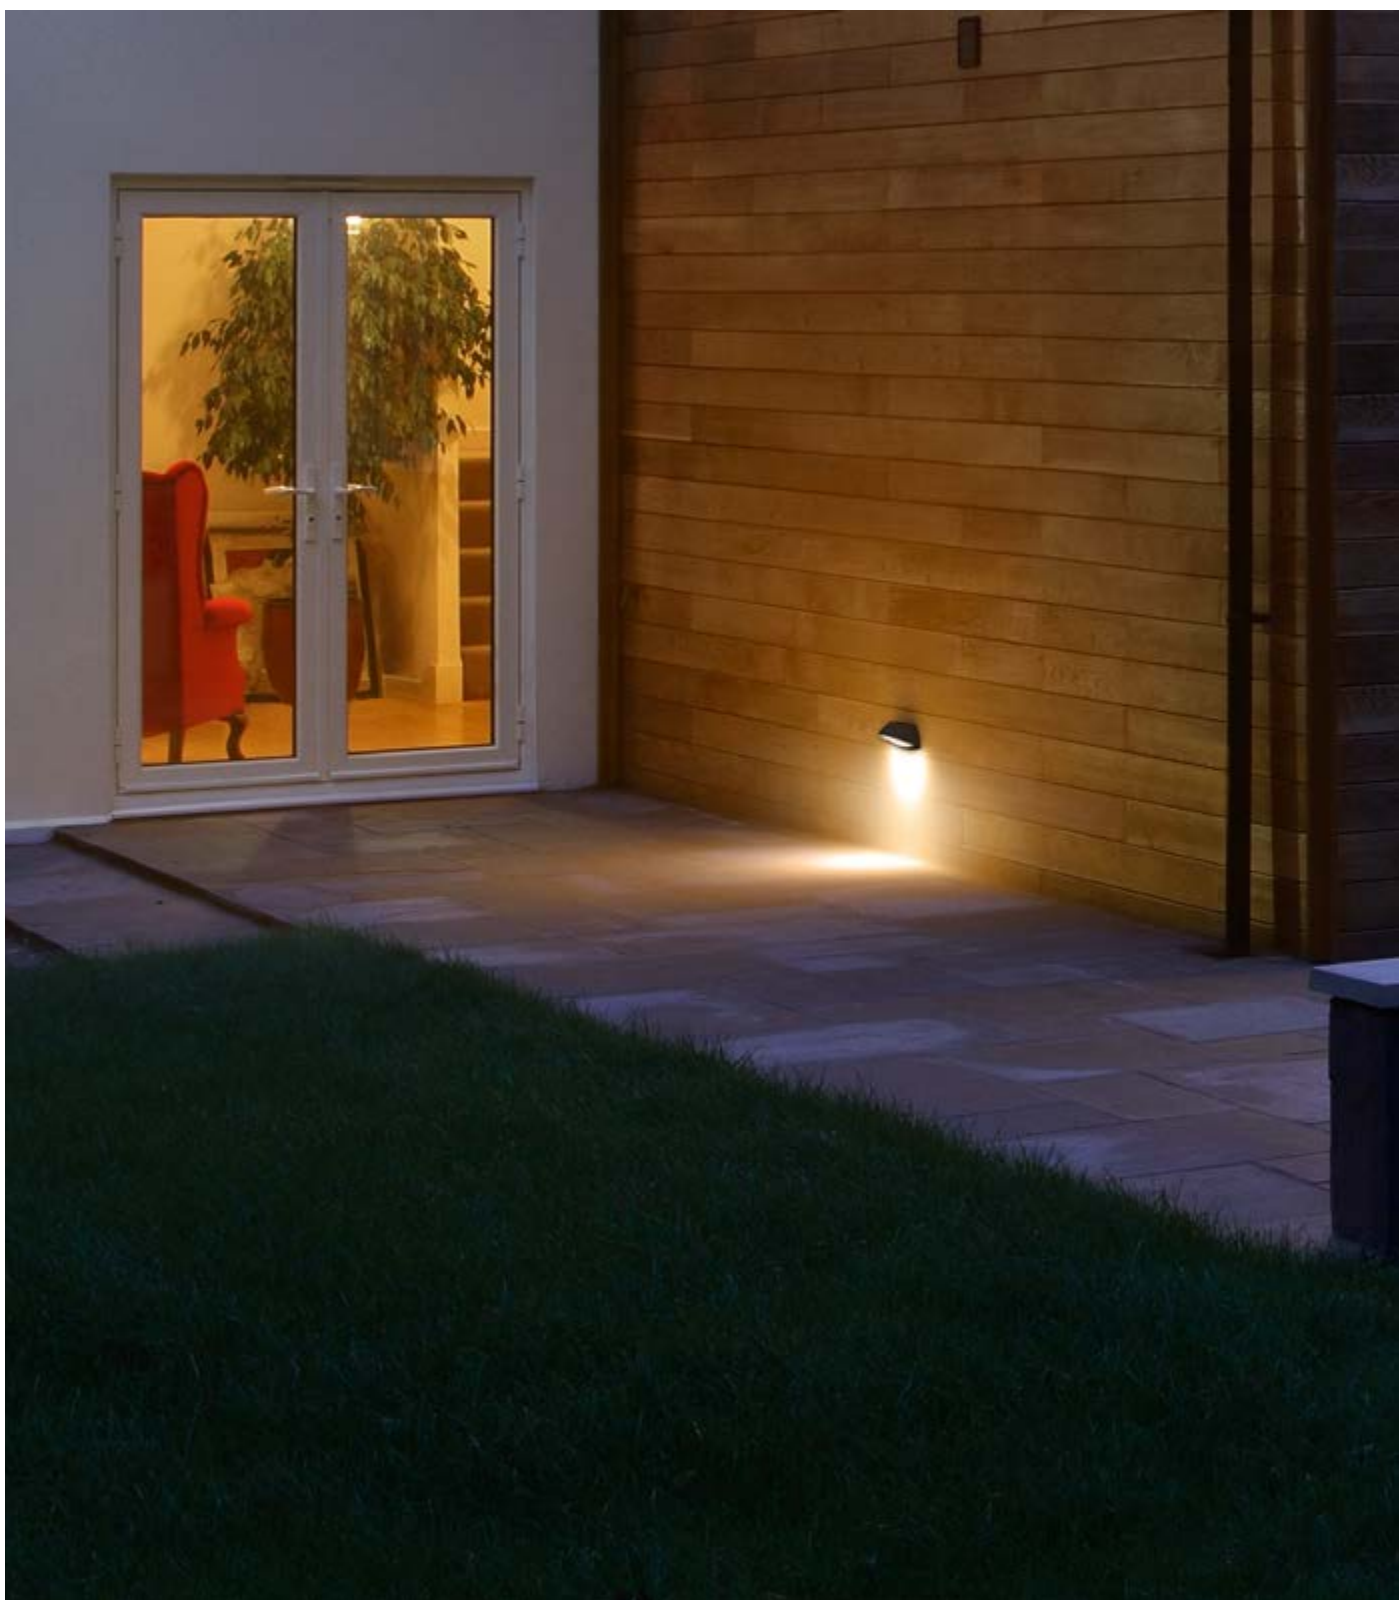

ENDURA® STYLE WIDE LED WALL LUMINAIRES IN CLASSIC SHAPE