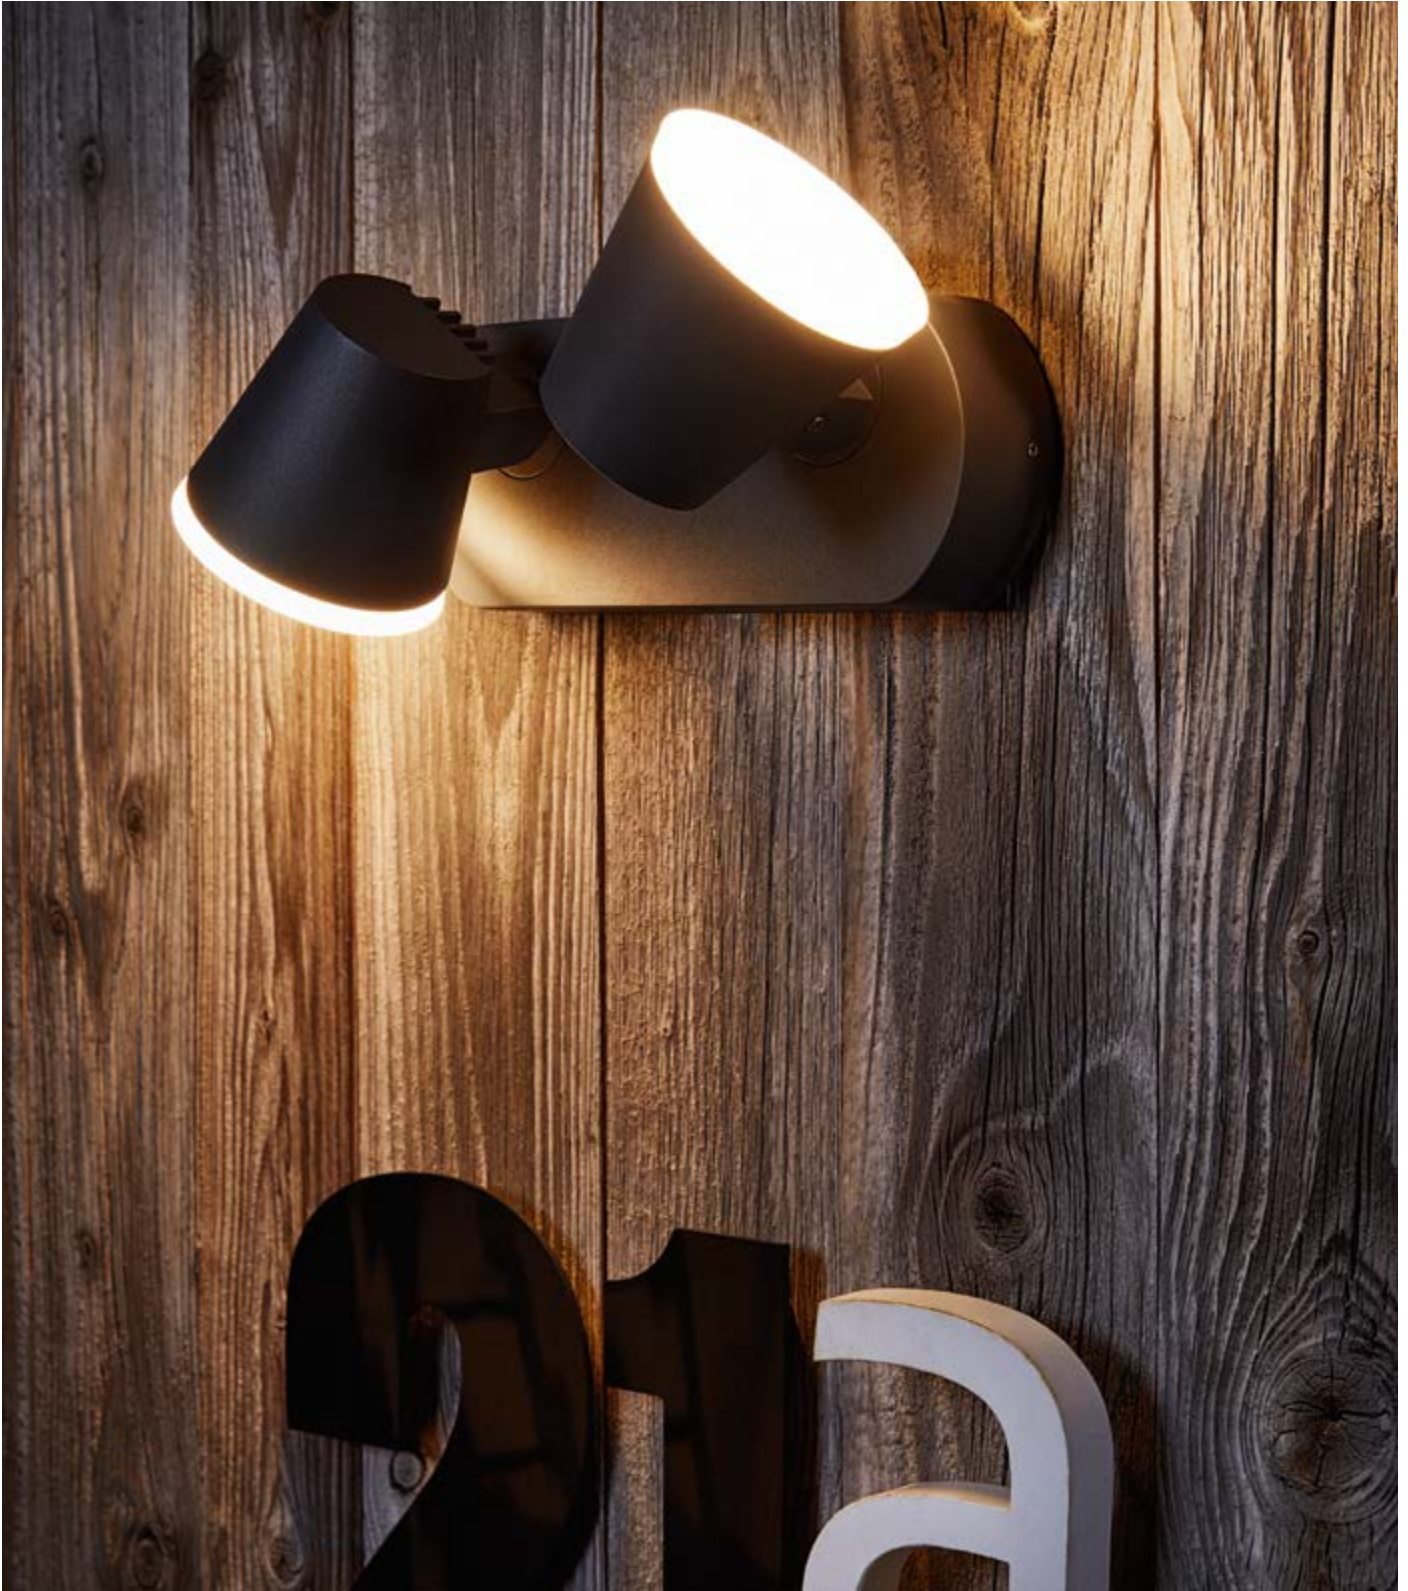

ENDURA® STYLE MIDI SPOT

FLEXIBLE OUTDOOR WALL LED SPOTLIGHTS WITH
ADJUSTABLE LUMINAIRE HEADS

1
ENDURA STYLE Midi Spot II
20 W DG

2
ENDURA STYLE Midi Spot I
13 W DG

Product name	GTIN (EAN)	No.	COLOR	MATERIAL	t(h) ²	W	lm ³ OUTPUT	lm ⁴ LIGHT SOURCE	K	CRI	°C
--------------	------------	-----	-------	----------	-------------------	---	------------------------	------------------------------	---	-----	----