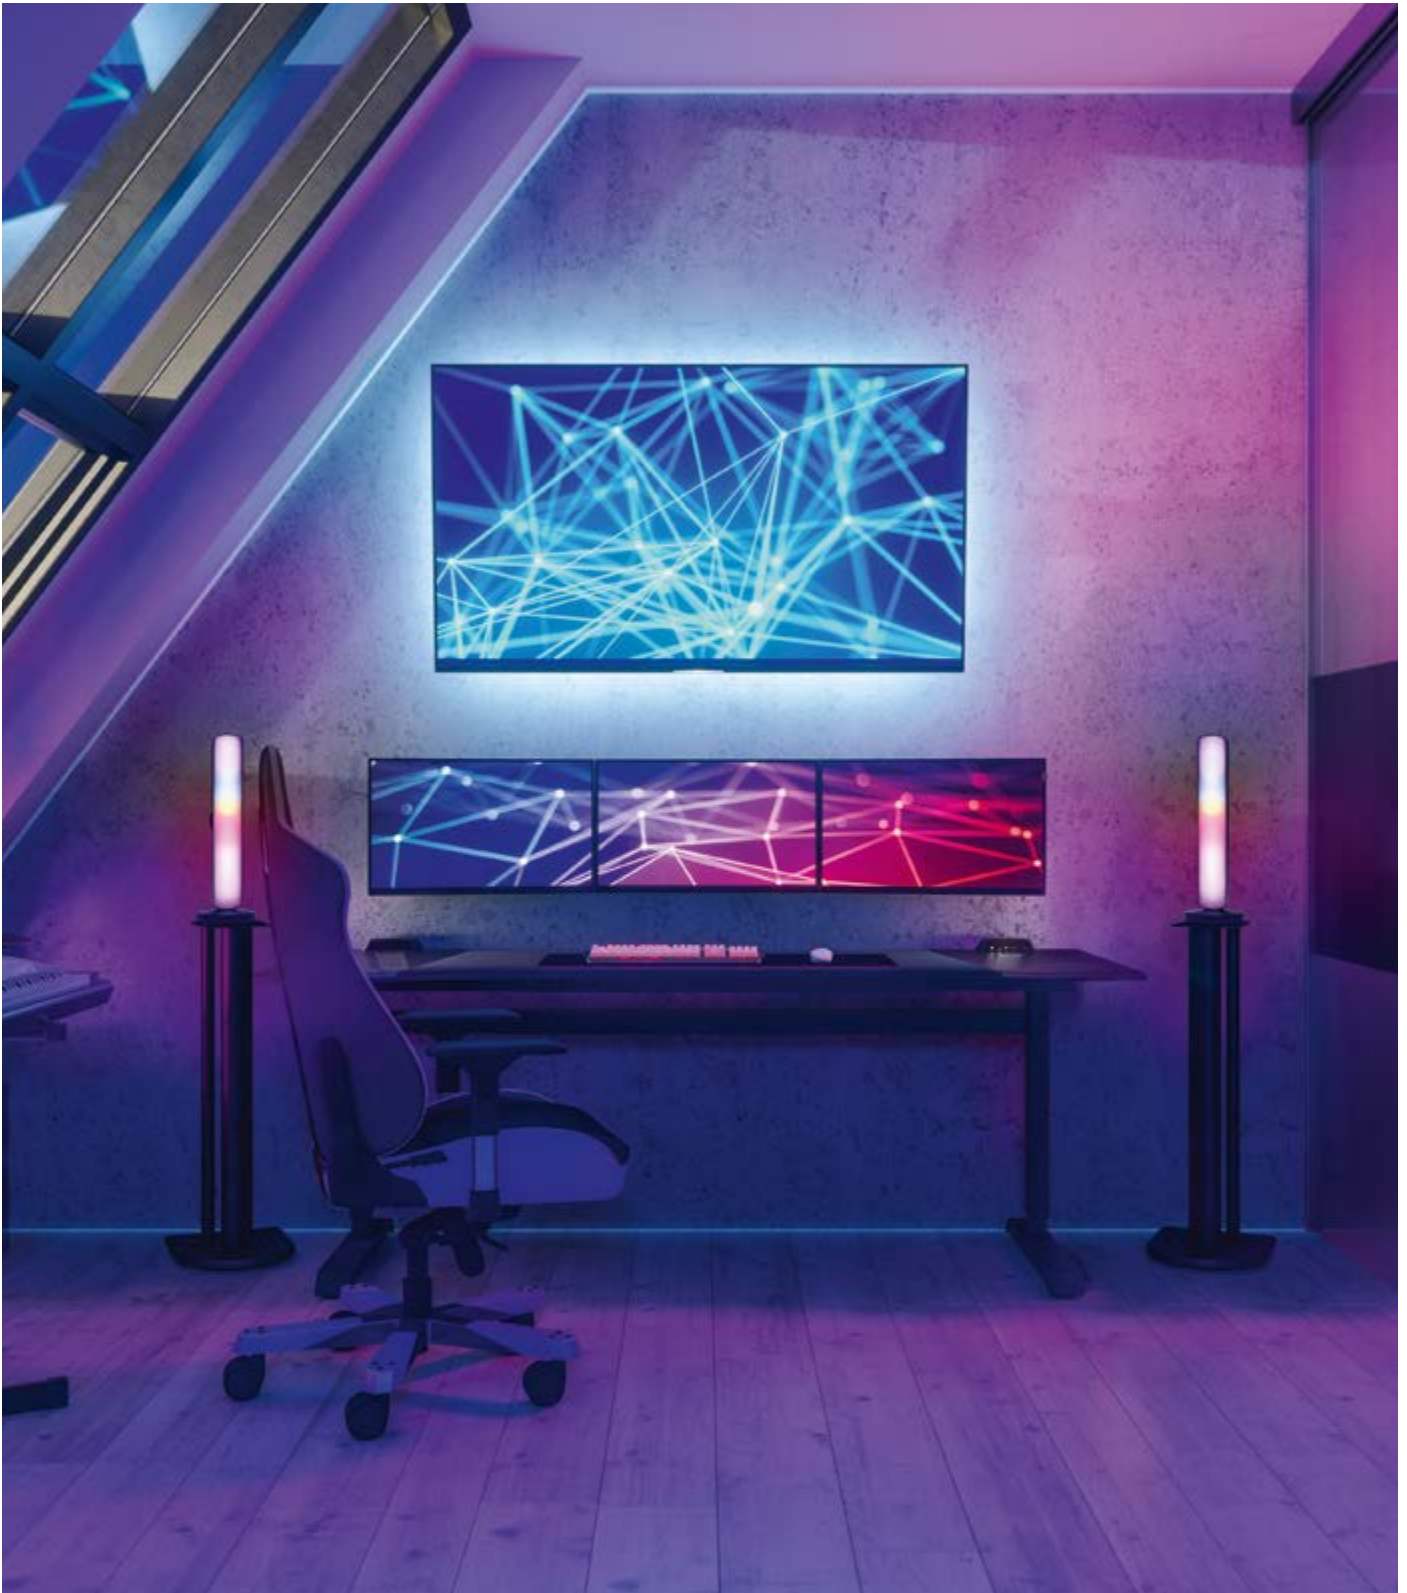

ENTERTAINMENT & FLOOR STANDING LUMINAIRES

SMART⁺ FLOOR STANDING LUMINAIRES

276

DECOR FLOOR STANDING LUMINAIRES

284

SMART+ WIFI MOOD LIGHT BAR

ENTERTAINMENT TABLE/FLOOR LUMINAIRE WITH TUNABLE WHITE AND RGB LIGHT, MUSIC RHYTHM FUNCTION AND APP CONTROL