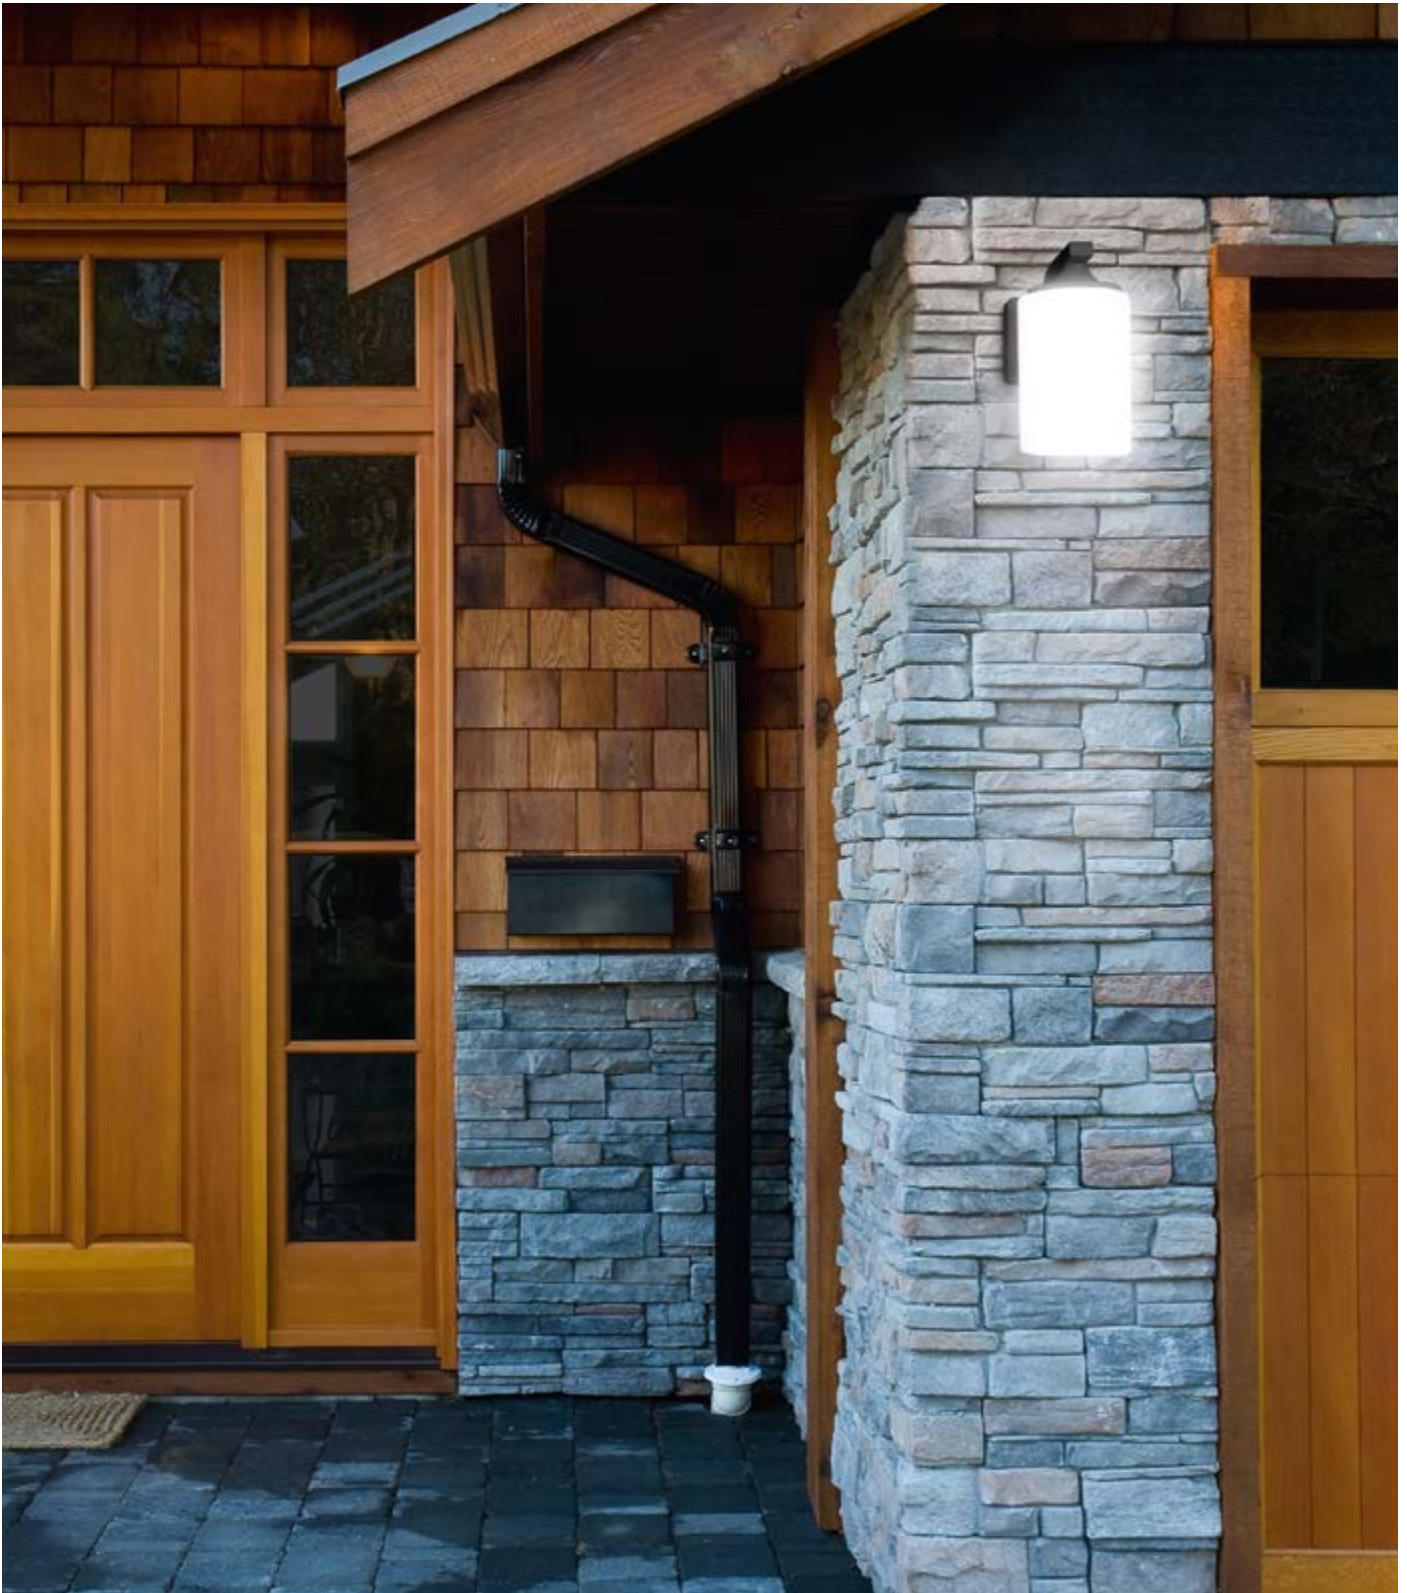

ENDURA® CLASSIC LANTERN CYLINDER

CYLINDRICAL SHAPED WALL LUMINAIRES WITH GLASS DIFFUSOR AND E27 BASE