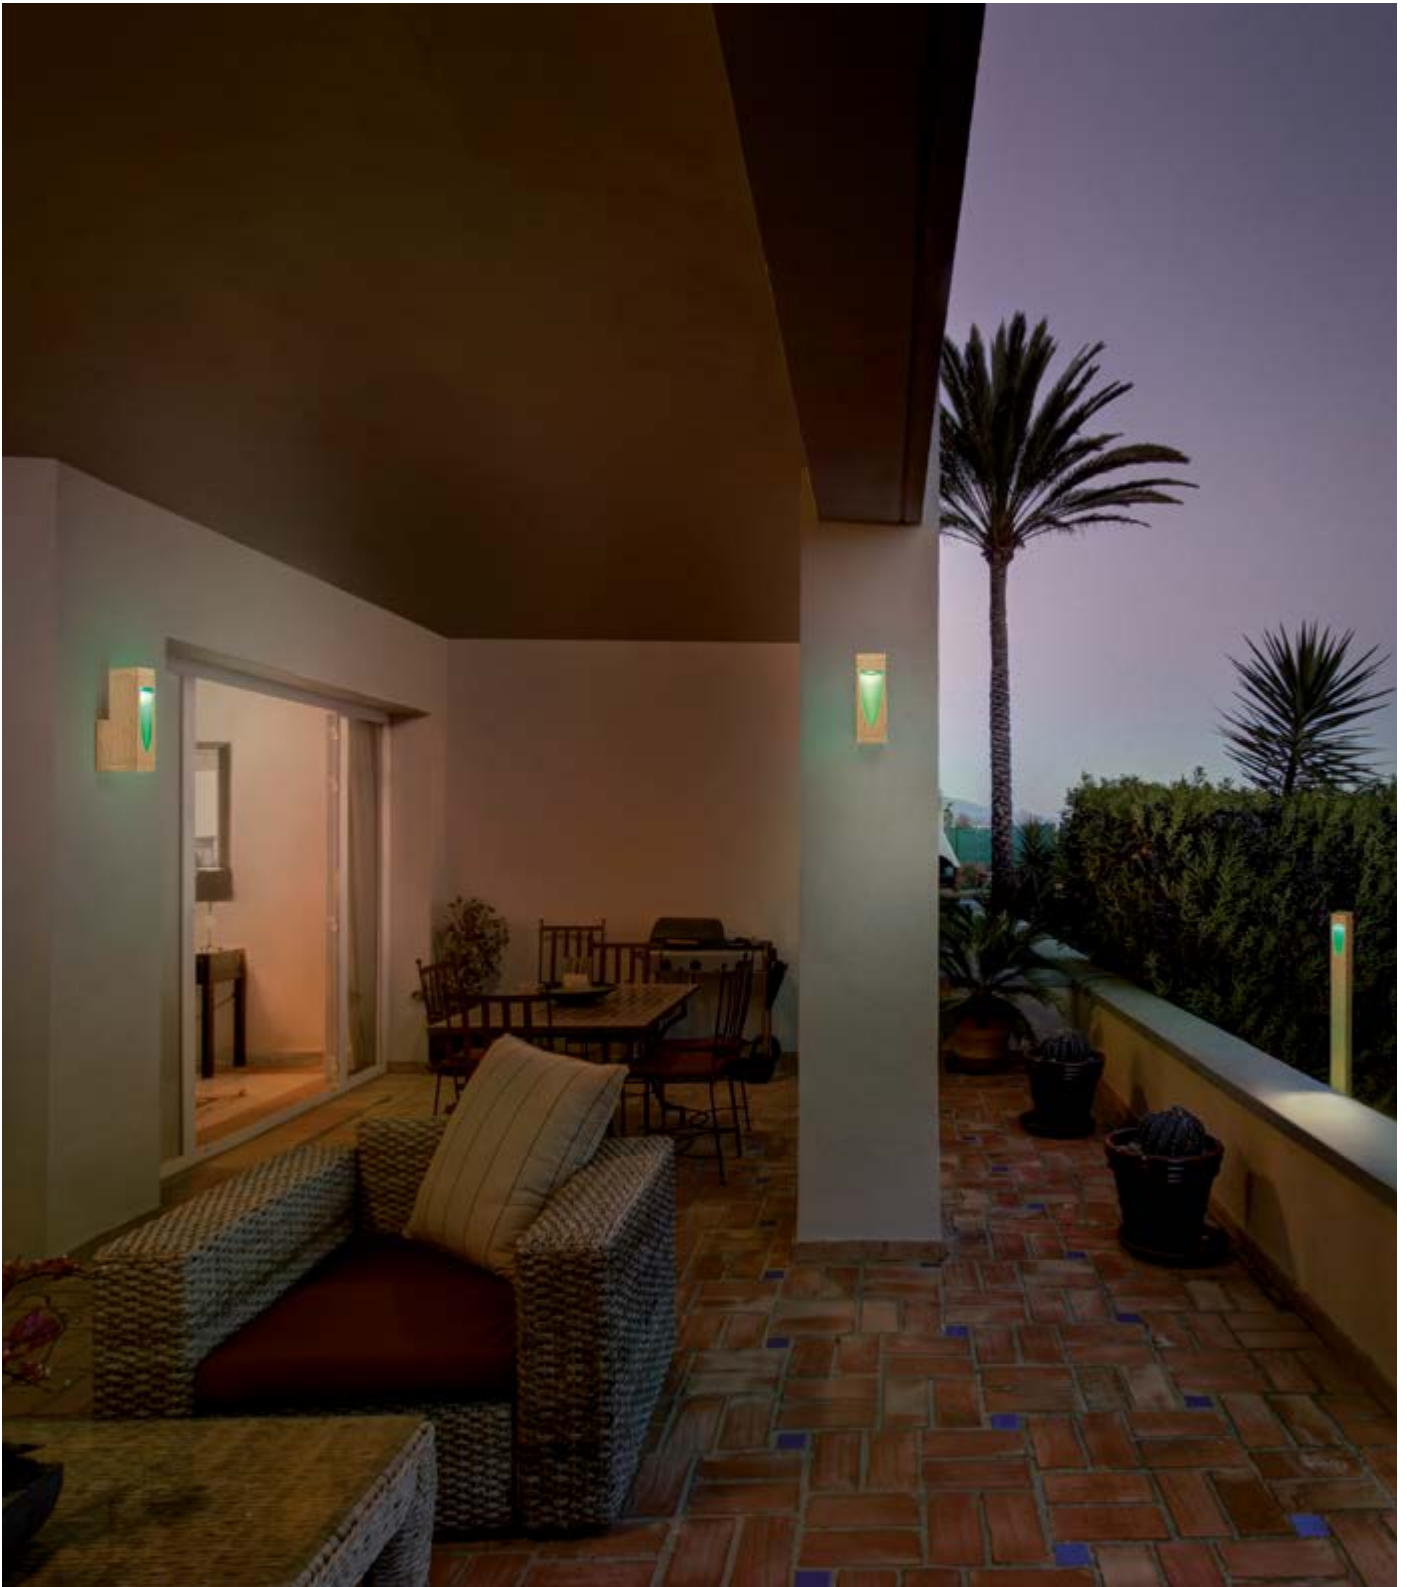

SMART⁺ WIFI TRUNK SQUARE

FAMILY OF SMART OUTDOOR LIGHTS WITH ALUMINUM HOUSING IN WOODEN DESIGN