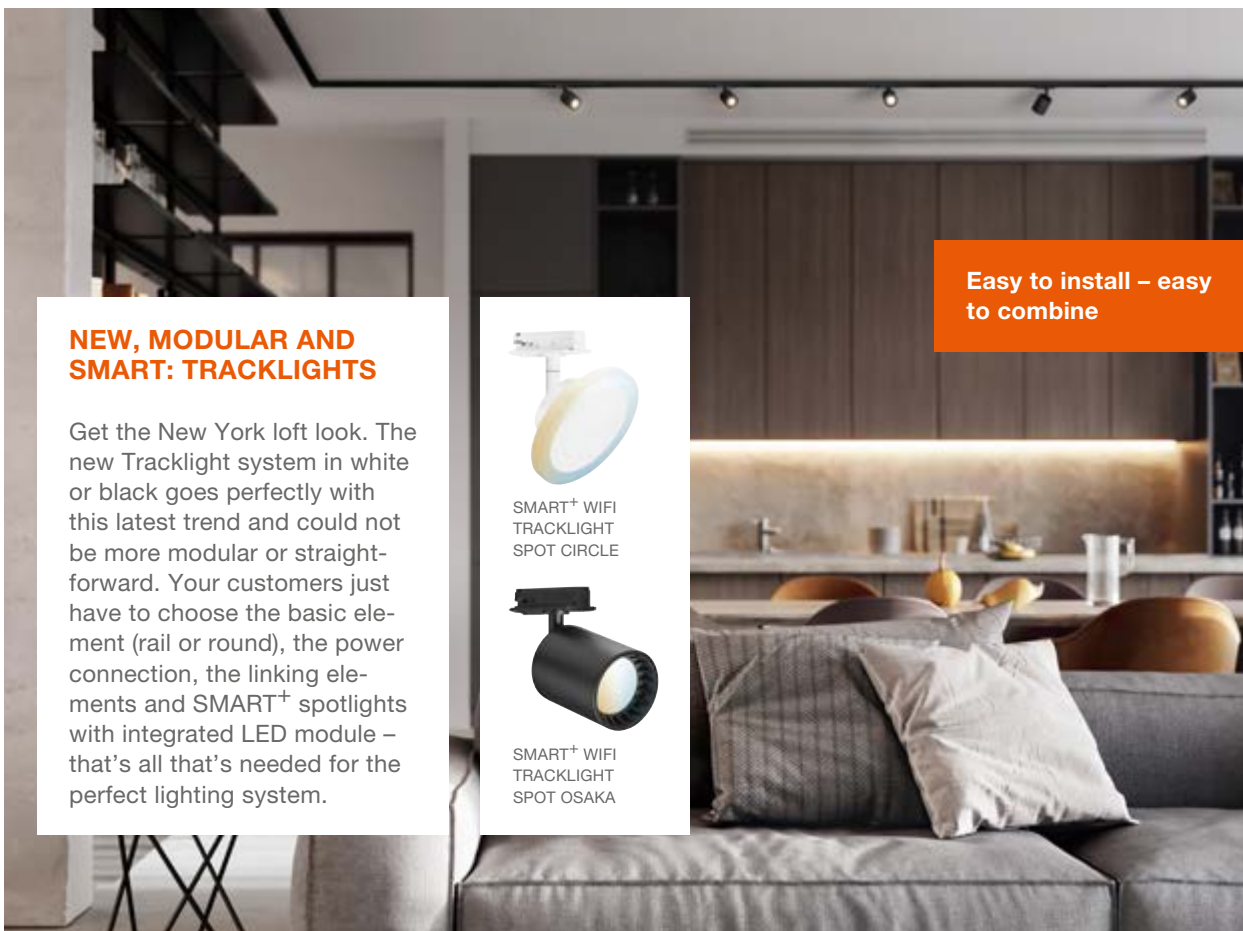

Here's the latest news: LEDVANCE has added lots of new products to its SMART+ portfolio of indoor luminaires. There is now more choice in existing product families, and completely new ranges have been created.

FAMILIAR PRODUCT RANGES GREATLY EXPANDED

The popular SMART+ WIFI DECOR TWIST is now available as pendant and table versions – a two-tone aesthetic highlight with a metal housing coated inside. And the SMART+ WIFI DECOR SWAN family made of real ceramic is now also available as a ceiling luminaire.

MORE SMART+ WIFI DECOR WOOD LUMINAIRE

Wood is and will remain one of the most important trends in interior design, in keeping with the growing awareness of sustainability issues. The DECOR WOOD wall lights have now been joined by pendant, ceiling and table versions, all of which are made from FSC-certified wood.

SMART SUPER-SHALLOW CEILING LIGHTS

Consumers who like things smart, sleek and simple will be impressed by these new low-profile panel lights. With a wide variety of options, such as square or round, backlit or sparkle effect, or a backlit cutout, there is something for everyone.