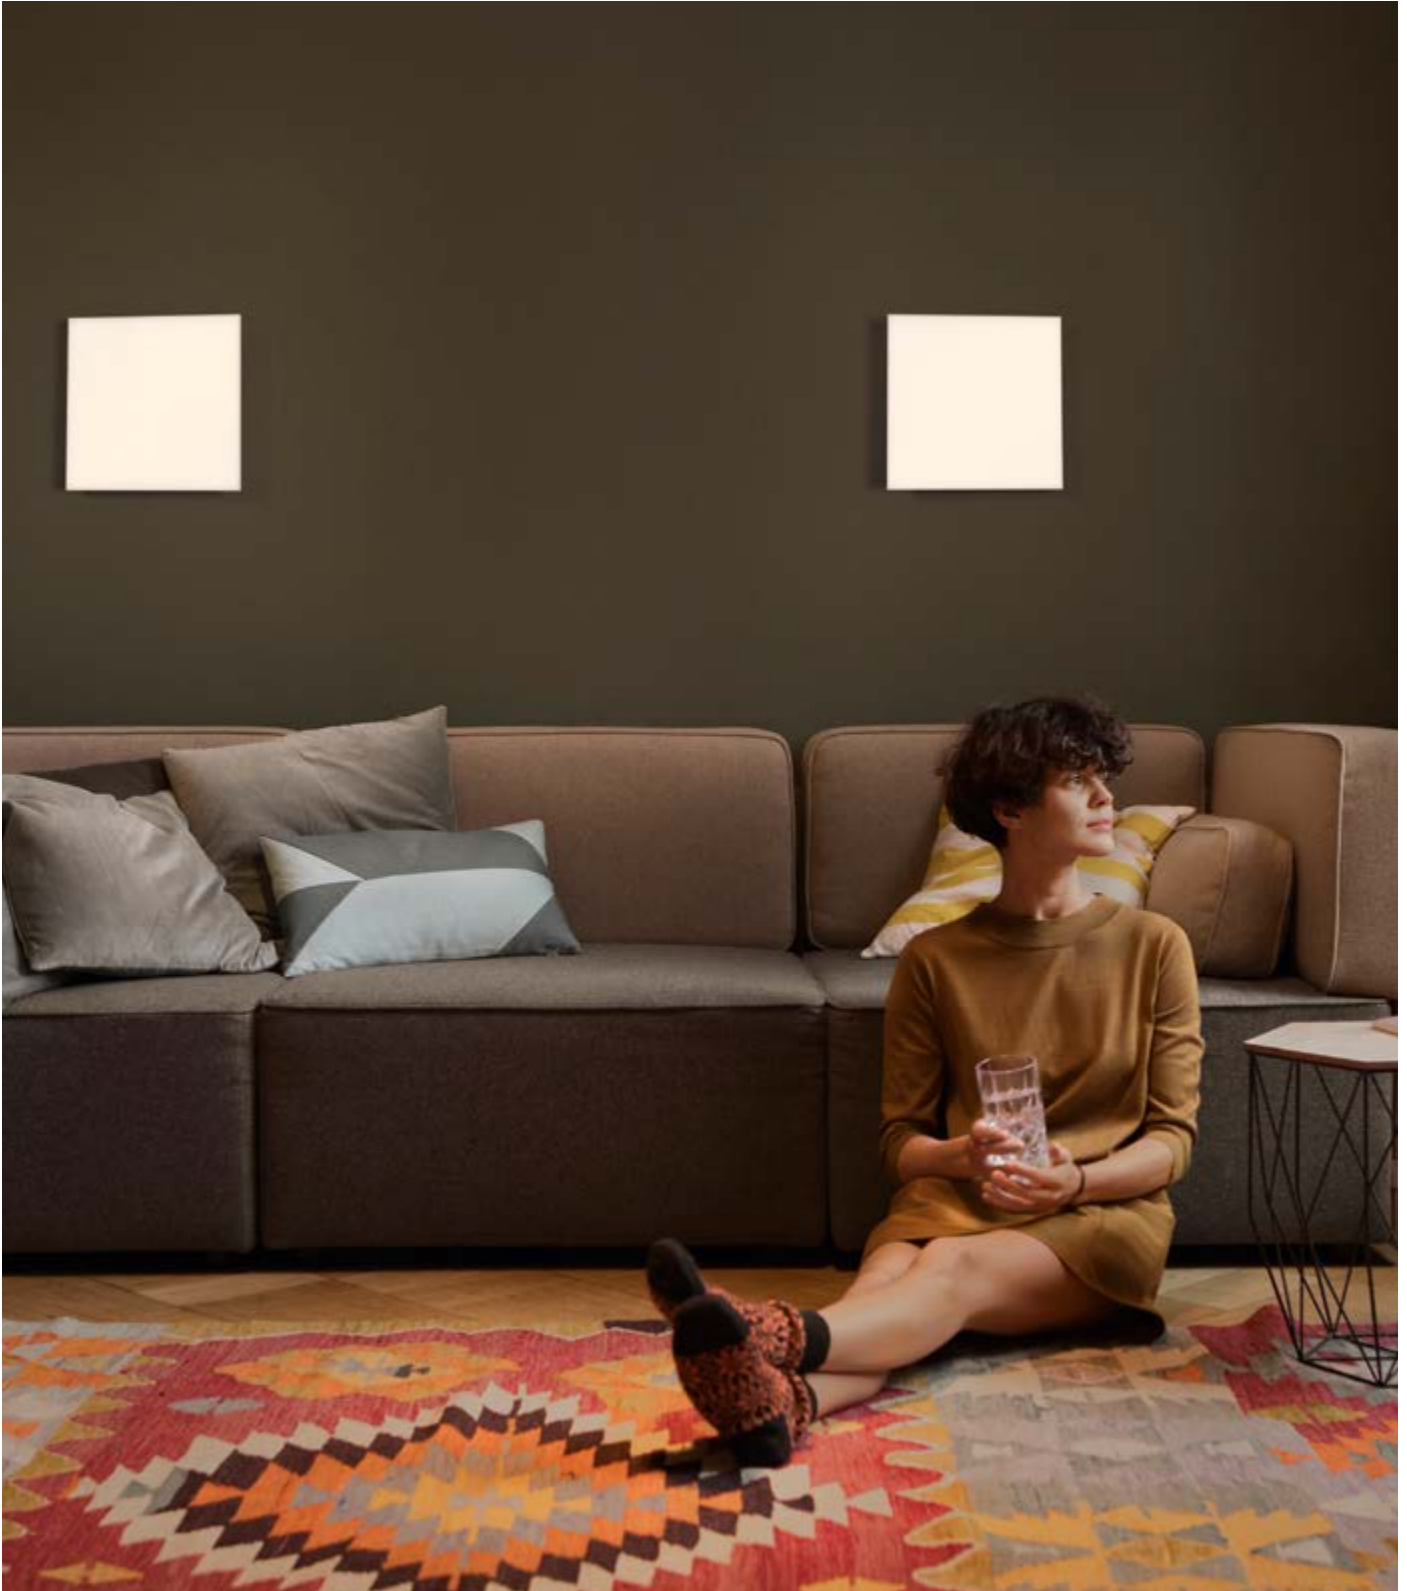

SUN@HOME WIFI PLANON™ FRAMELESS

SMART, FRAMELESS PANEL LUMINAIRES WITH FULL-SPECTRUM LEDS AND HCL FUNCTIONALITY