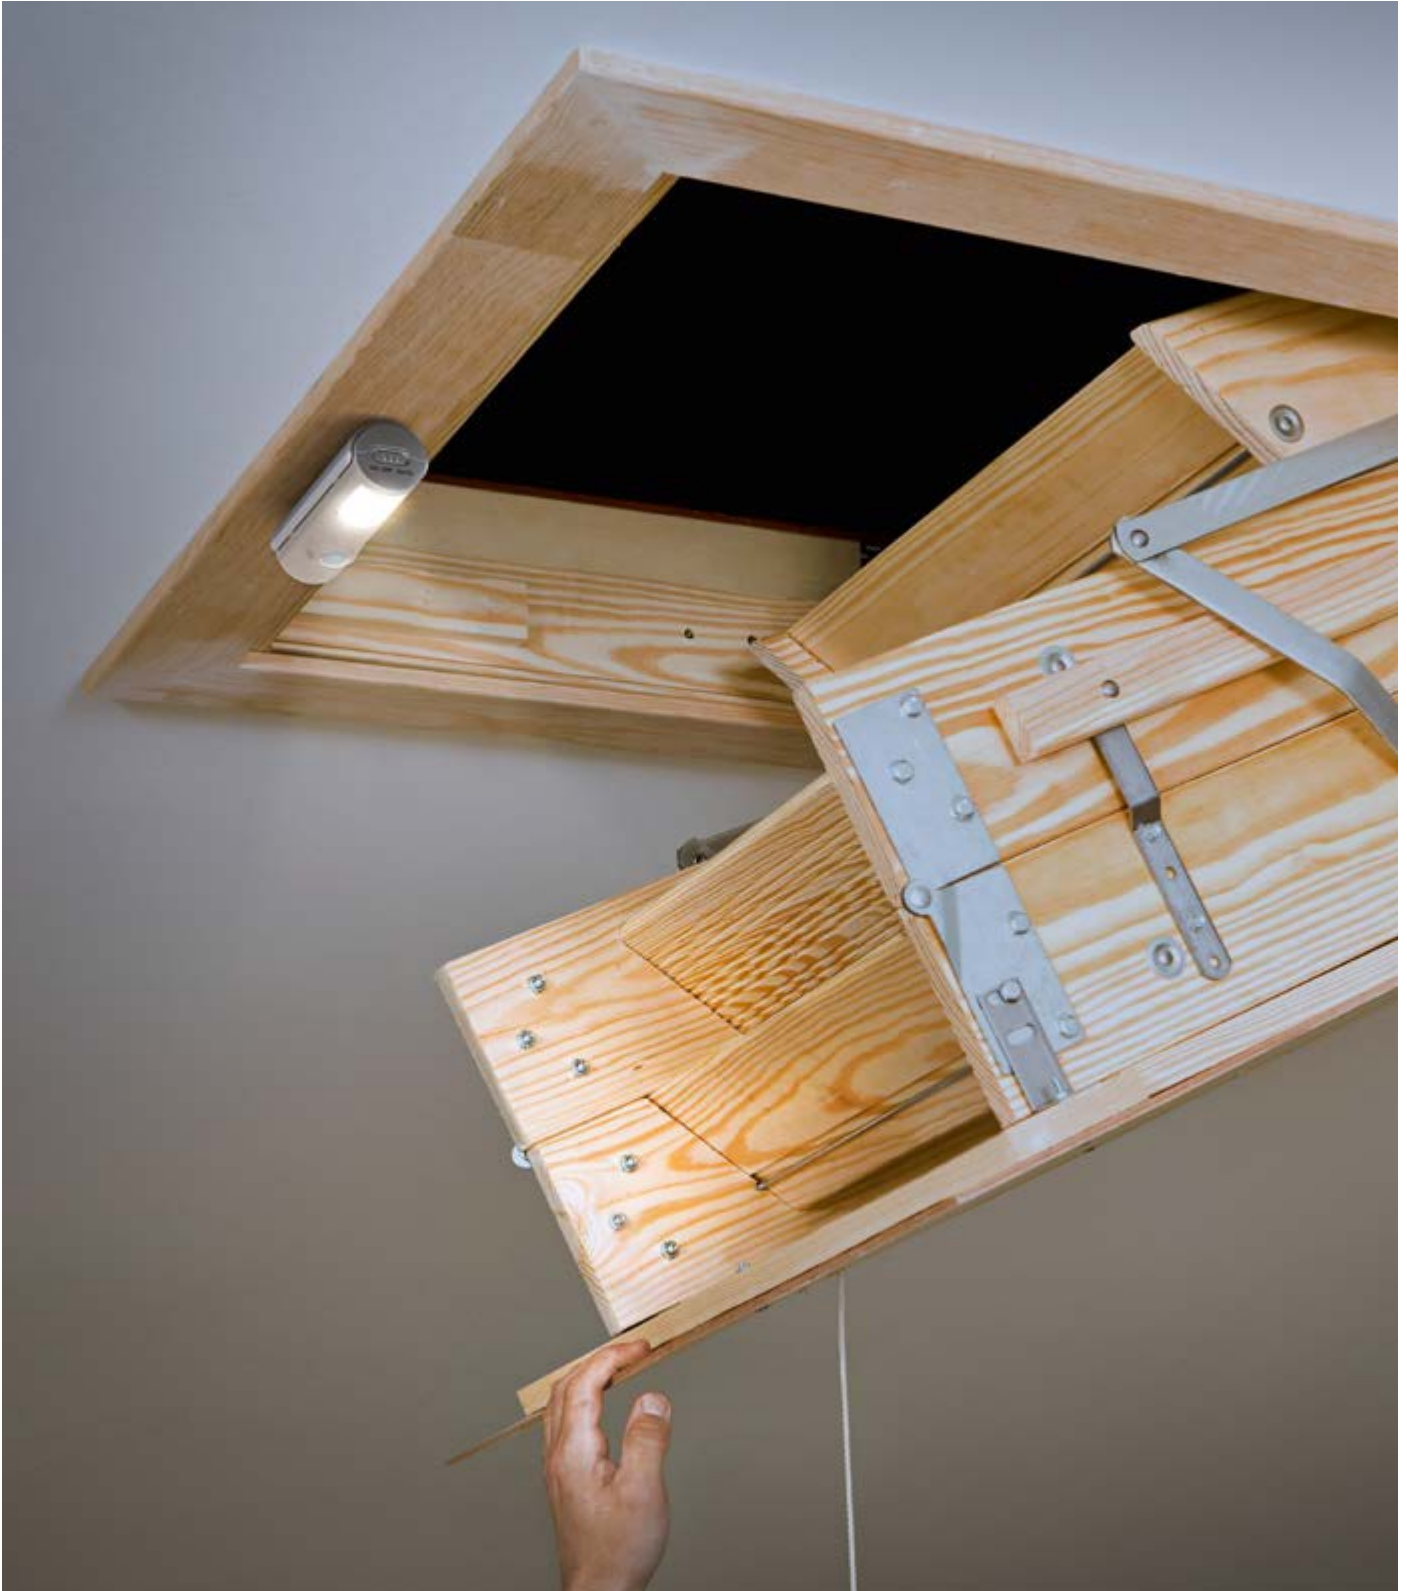

NIGHTLUX® TORCH

CLEVER SENSOR LUMINAIRES “TO GO”