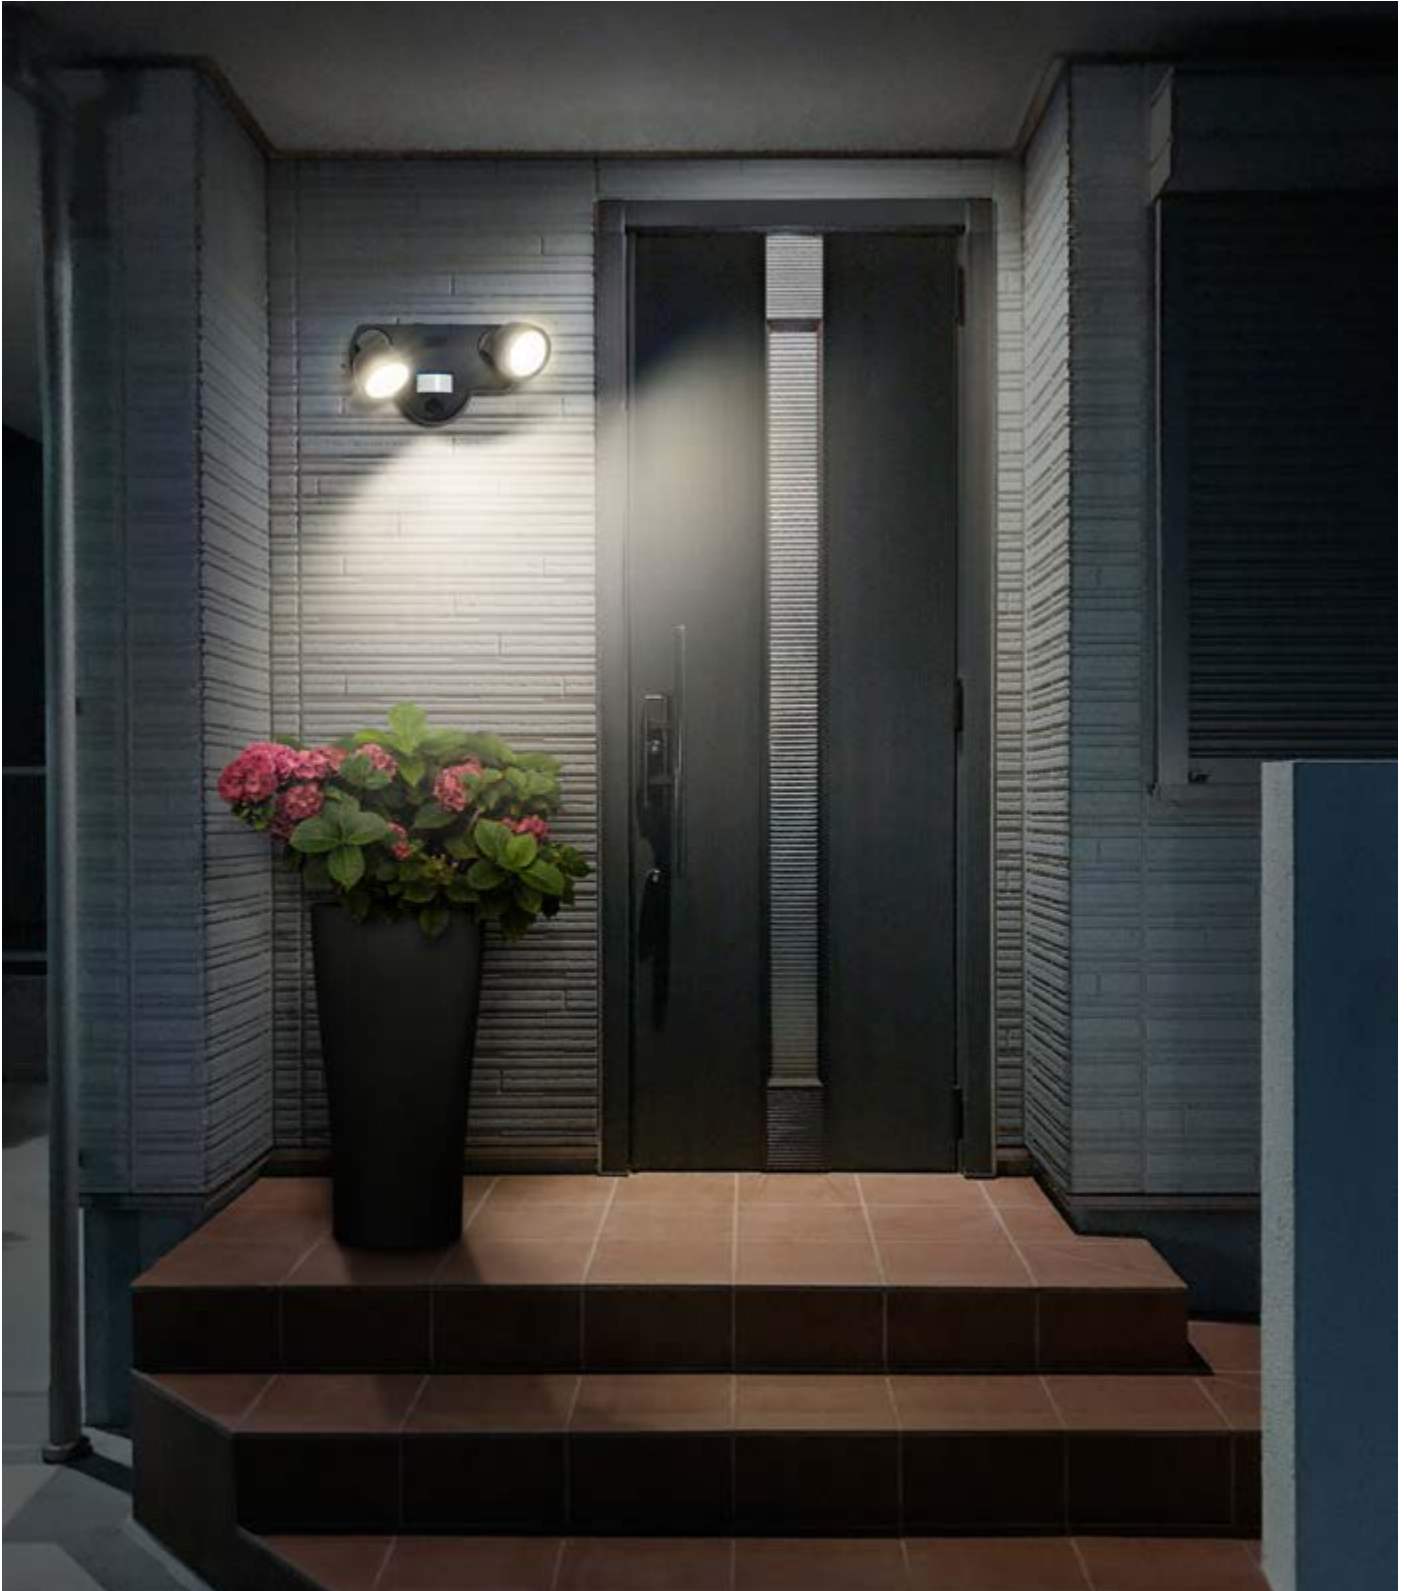

SMART⁺ WIFI MULTISPOT CAMERA

SMART OUTDOOR WALL SPOTLIGHT WITH CAMERA, INTERCOM FUNCTION AND TWO ADJUSTABLE LUMINAIRE HEADS