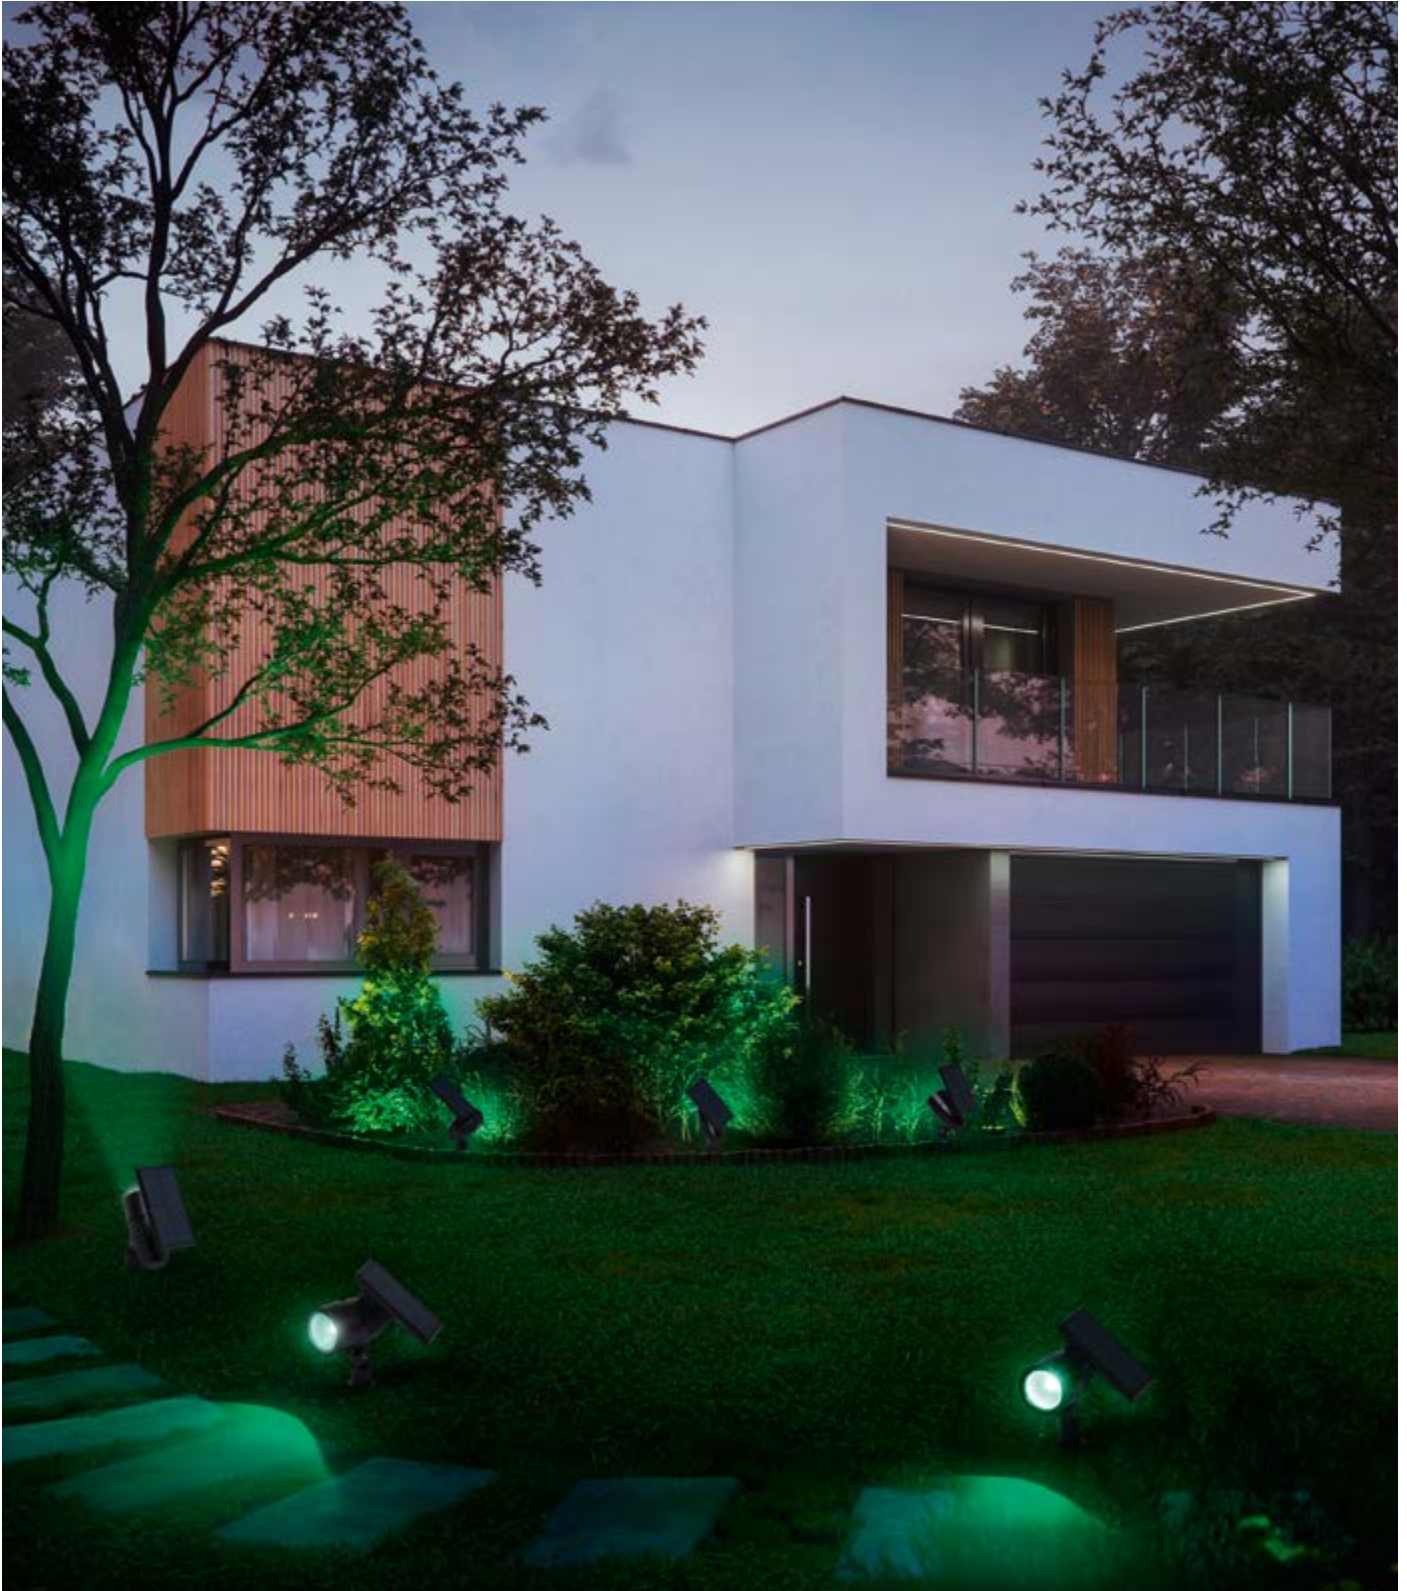

SMART+ BLUETOOTH SOLAR SPOT

SMART, SOLAR-POWERED OUTDOOR SPOTLIGHTS WITH TUNABLE WHITE, RGB AND DIMMING FUNCTION