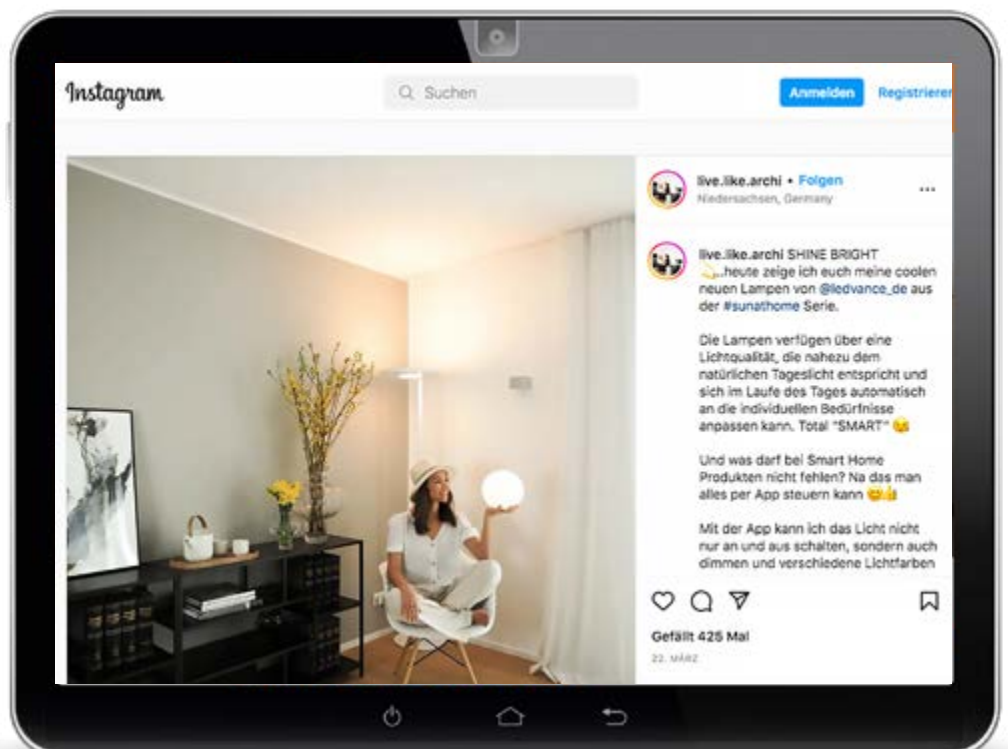

Customer-friendly design with an overview of all the current topics on the first page. The clear menu layout makes finding areas of interest quick and easy.

What can smart light offer me? How can I control it? Which technology is right for me? Many people still have a lot of questions about smart lighting. Our new SMART+ web pages answer them all – and guide customers from possible applications and control options (via app or voice) all the way to the right products. Clear, simple, understandable, with many sample applications and descriptions of the latest highlight products.
www.ledvance.com/consumer/smart

In the “LED luminaires” section your customers will find an overview of the extensive range, the variety of our luminaire designs, the most important product features, informative application photos and high-quality product and packaging illustrations.

SOCIAL MEDIA: EVERY CLICK A CONTACT

LEDVANCE uses the social media channels – especially Facebook and Instagram – to encourage consumers to think about interior design and the smart home.

Postings on these channels provide design tips and show the easiest ways to install and control SMART⁺ products. In addition to content that is intended primarily to inspire, LEDVANCE tackles current topics using real-time marketing motifs, thereby reaching the target group with humor and always with maximum impact.

Videos and reels are the ideal format for presenting new products and highlights in the best possible way. The company produces its own regular content and also tests new formats in-house to increase flexibility.