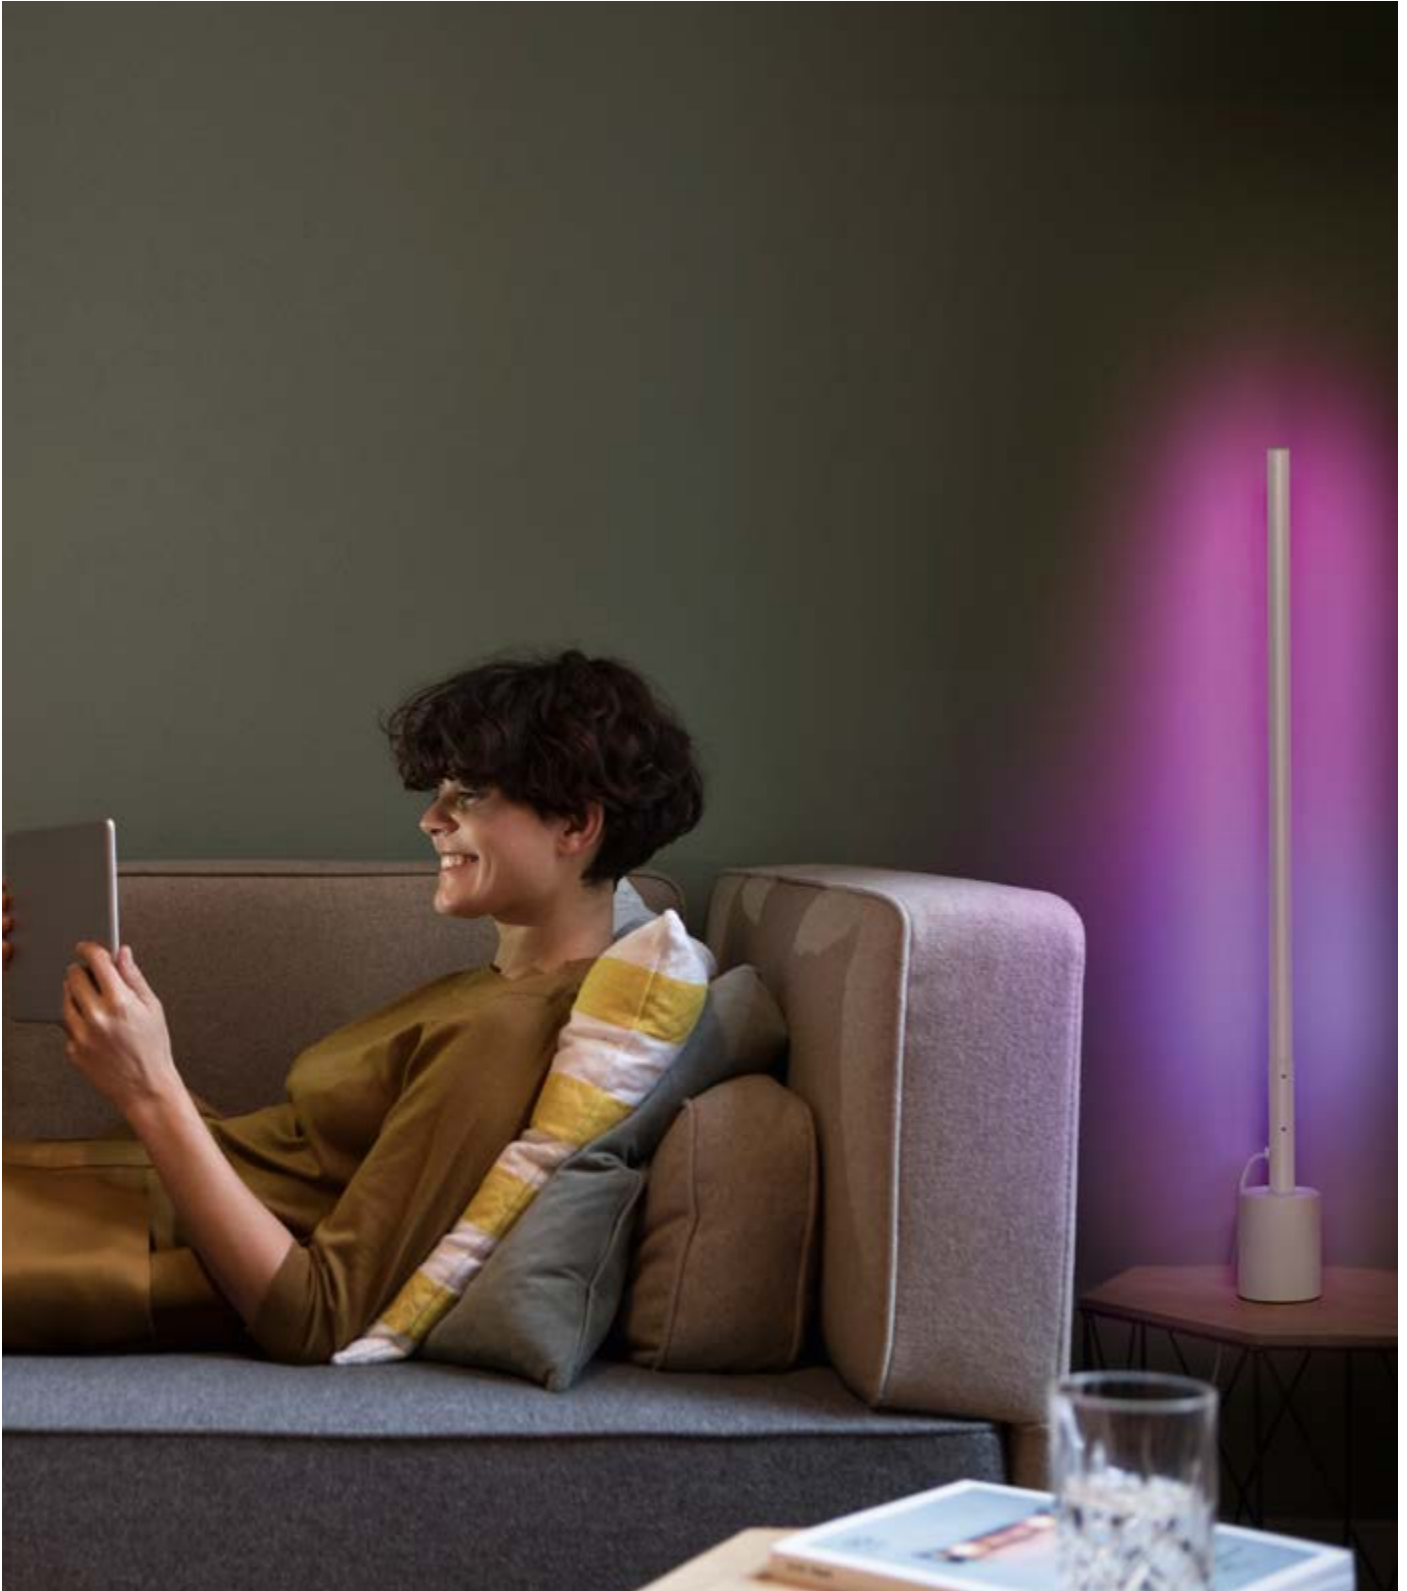

SMART+ WIFI FLOOR CORNER SLIM

SLIM ENTERTAINMENT CORNER FLOOR LUMINAIRES WITH TUNABLE WHITE AND RGB LIGHT, MUSIC RHYTHM FUNCTION AND APP CONTROL