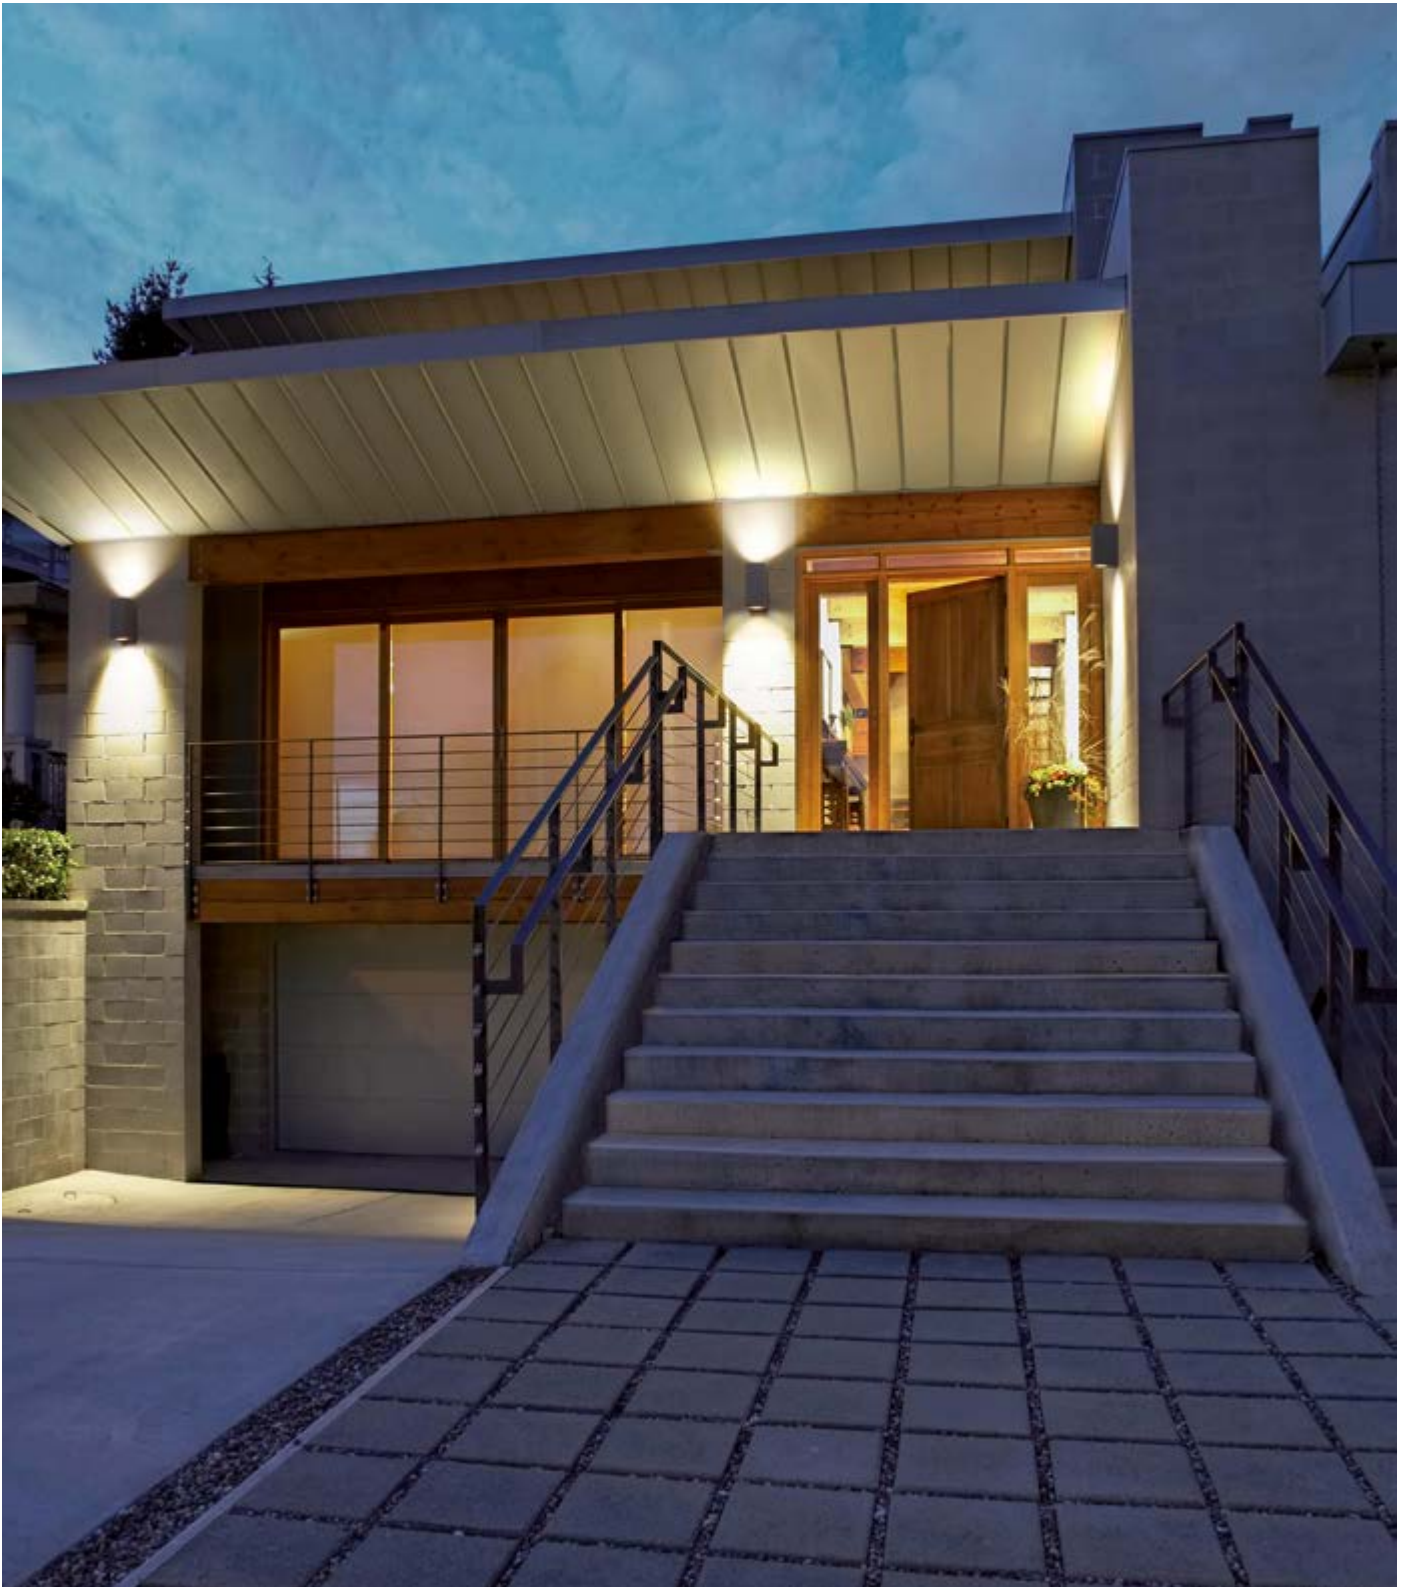

ENDURA® CLASSIC SQUARE

OUTDOOR WALL LIGHTS IN CLASSIC DESIGN FOR GU10 LIGHT SOURCES