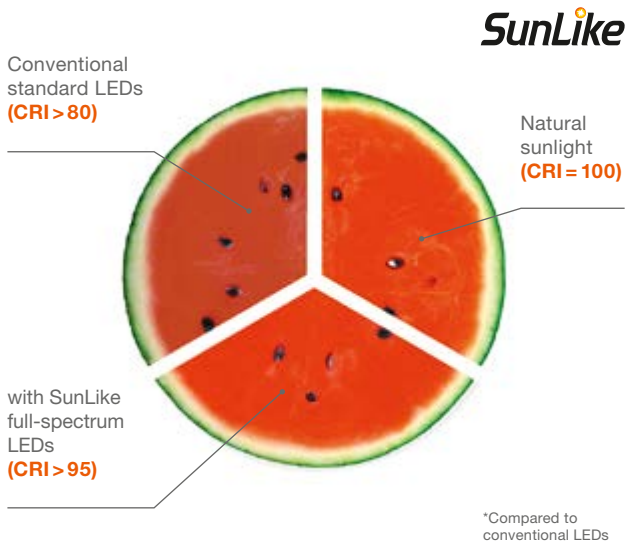

PERFECT FOR CONCENTRATION AND PERFORMANCE:

Optimized color rendering* close to that of natural daylight thanks to SUN@HOME with SunLike LEDs: For vibrant natural colors with a color rendering index (CRI) >95.

*Compared to conventional LEDs

PERFECT FOR WELLBEING AND COMFORT:

Reduced blue component* for better visual comfort and physical wellbeing thanks to SUN@HOME with SunLike LEDs – close to natural light.