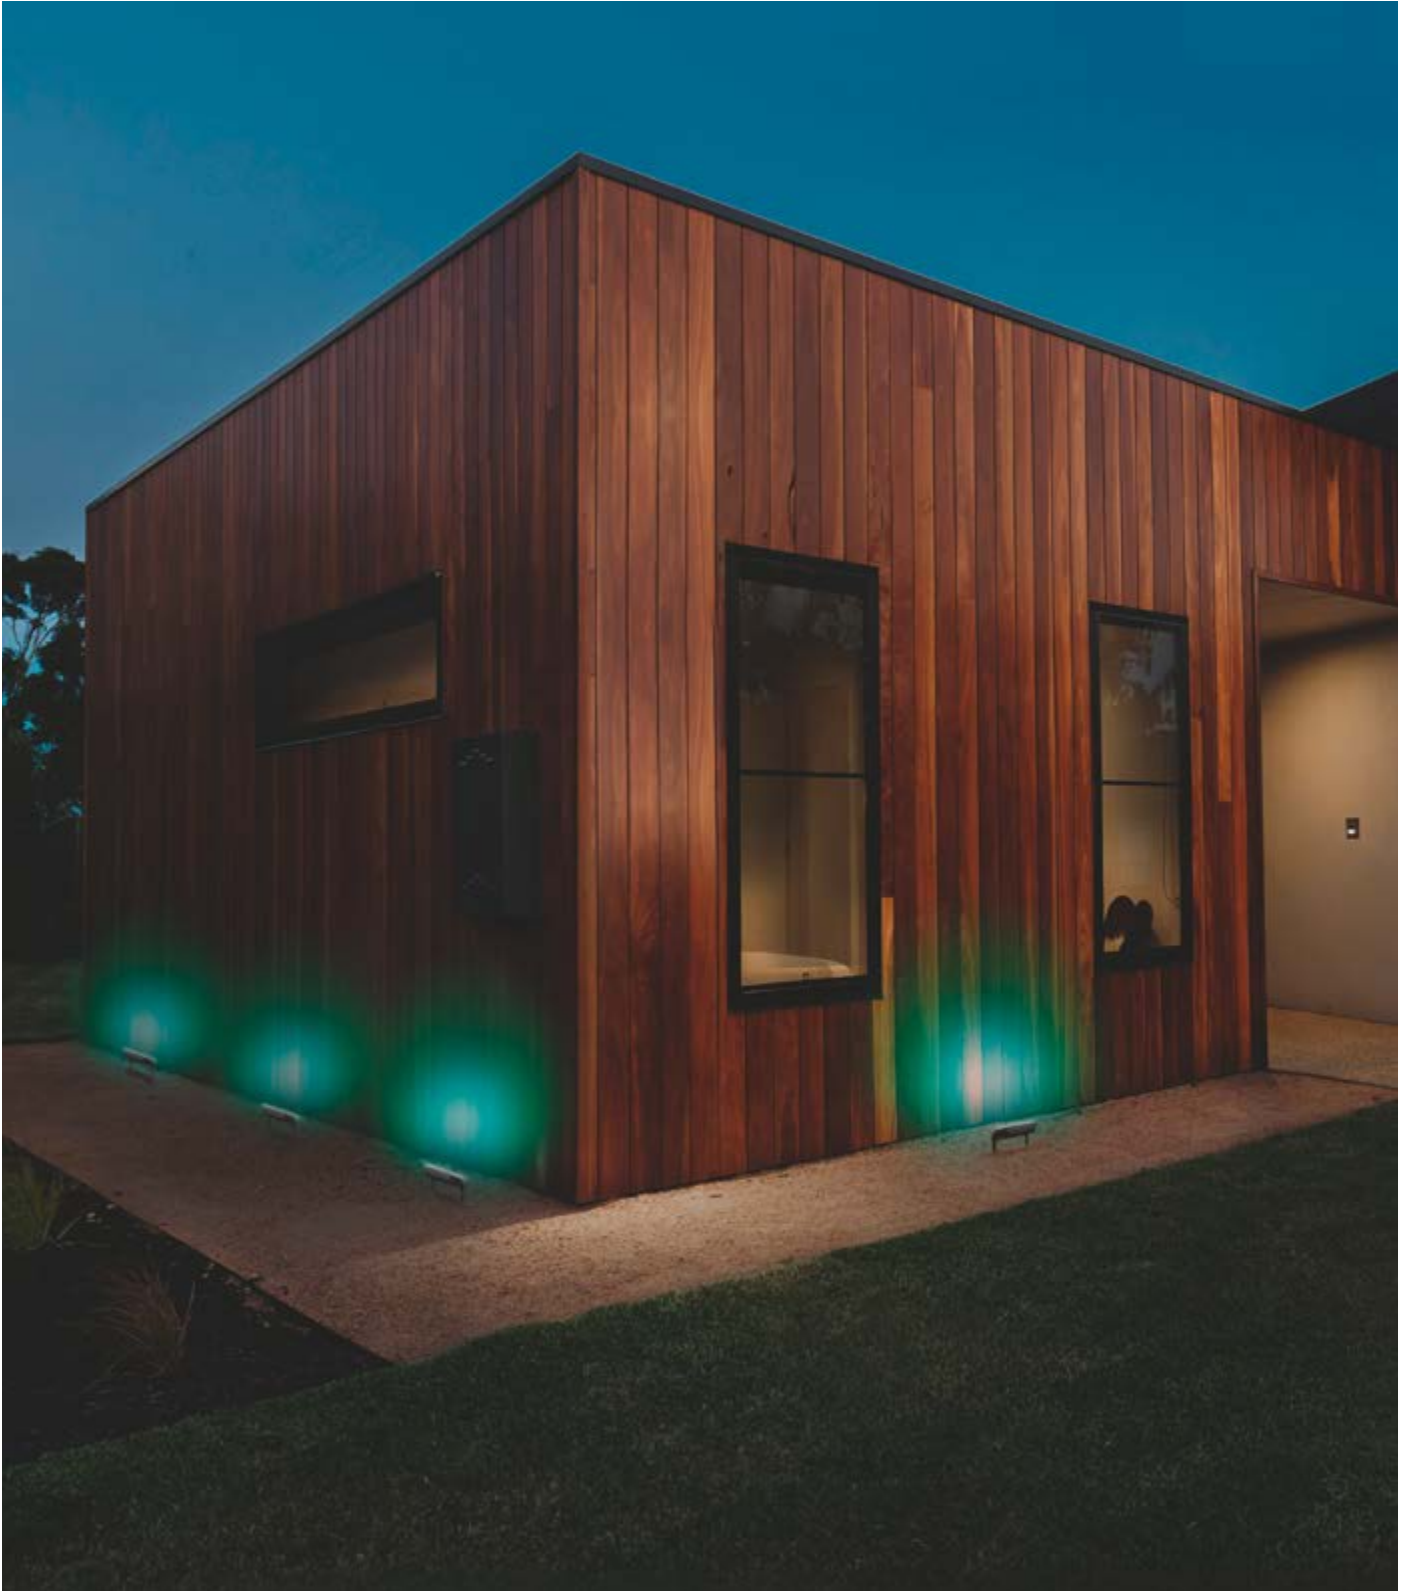

SMART⁺ WIFI FLOOD

EXTREMELY LOW-PROFILE AND ROBUST FLOODLIGHTS IN DIFFERENT SIZES – ALSO AVAILABLE WITH RGB FUNCTION