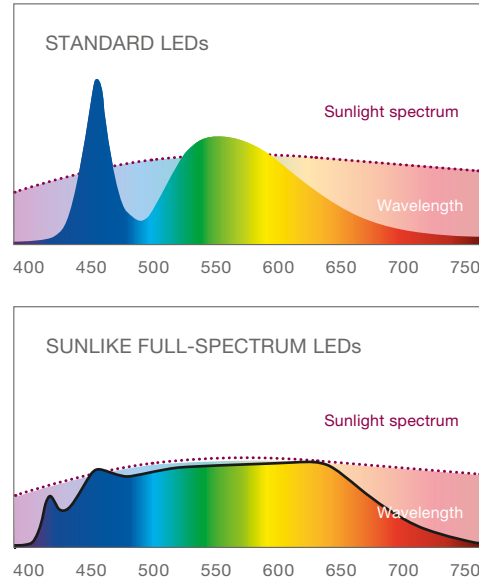

SunLike

© Toshiba Materials

IN HARMONY WITH NATURAL BIORHYTHMS:

The innovative SunLike full-spectrum LEDs in SUN@HOME products offer a wider range of colors than conventional LEDs – from cozy fireside light to stimulating daylight (2200 – 5000 Kelvin).

SunLike