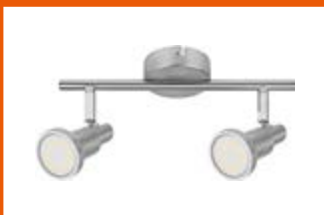

216

RECESSED DOWNLIGHTS

220

SPOTLIGHTS

228

SMART⁺ WIFI ORBIS[®] DOWNLIGHT SURFACE SMART LED SPOTLIGHTS FOR CEILING MOUNTING

1 SMART+ WIFI ORBIS DOWNLIGHT Surface 600mm

2 SMART+ WIFI ORBIS DOWNLIGHT Surface 400x400mm