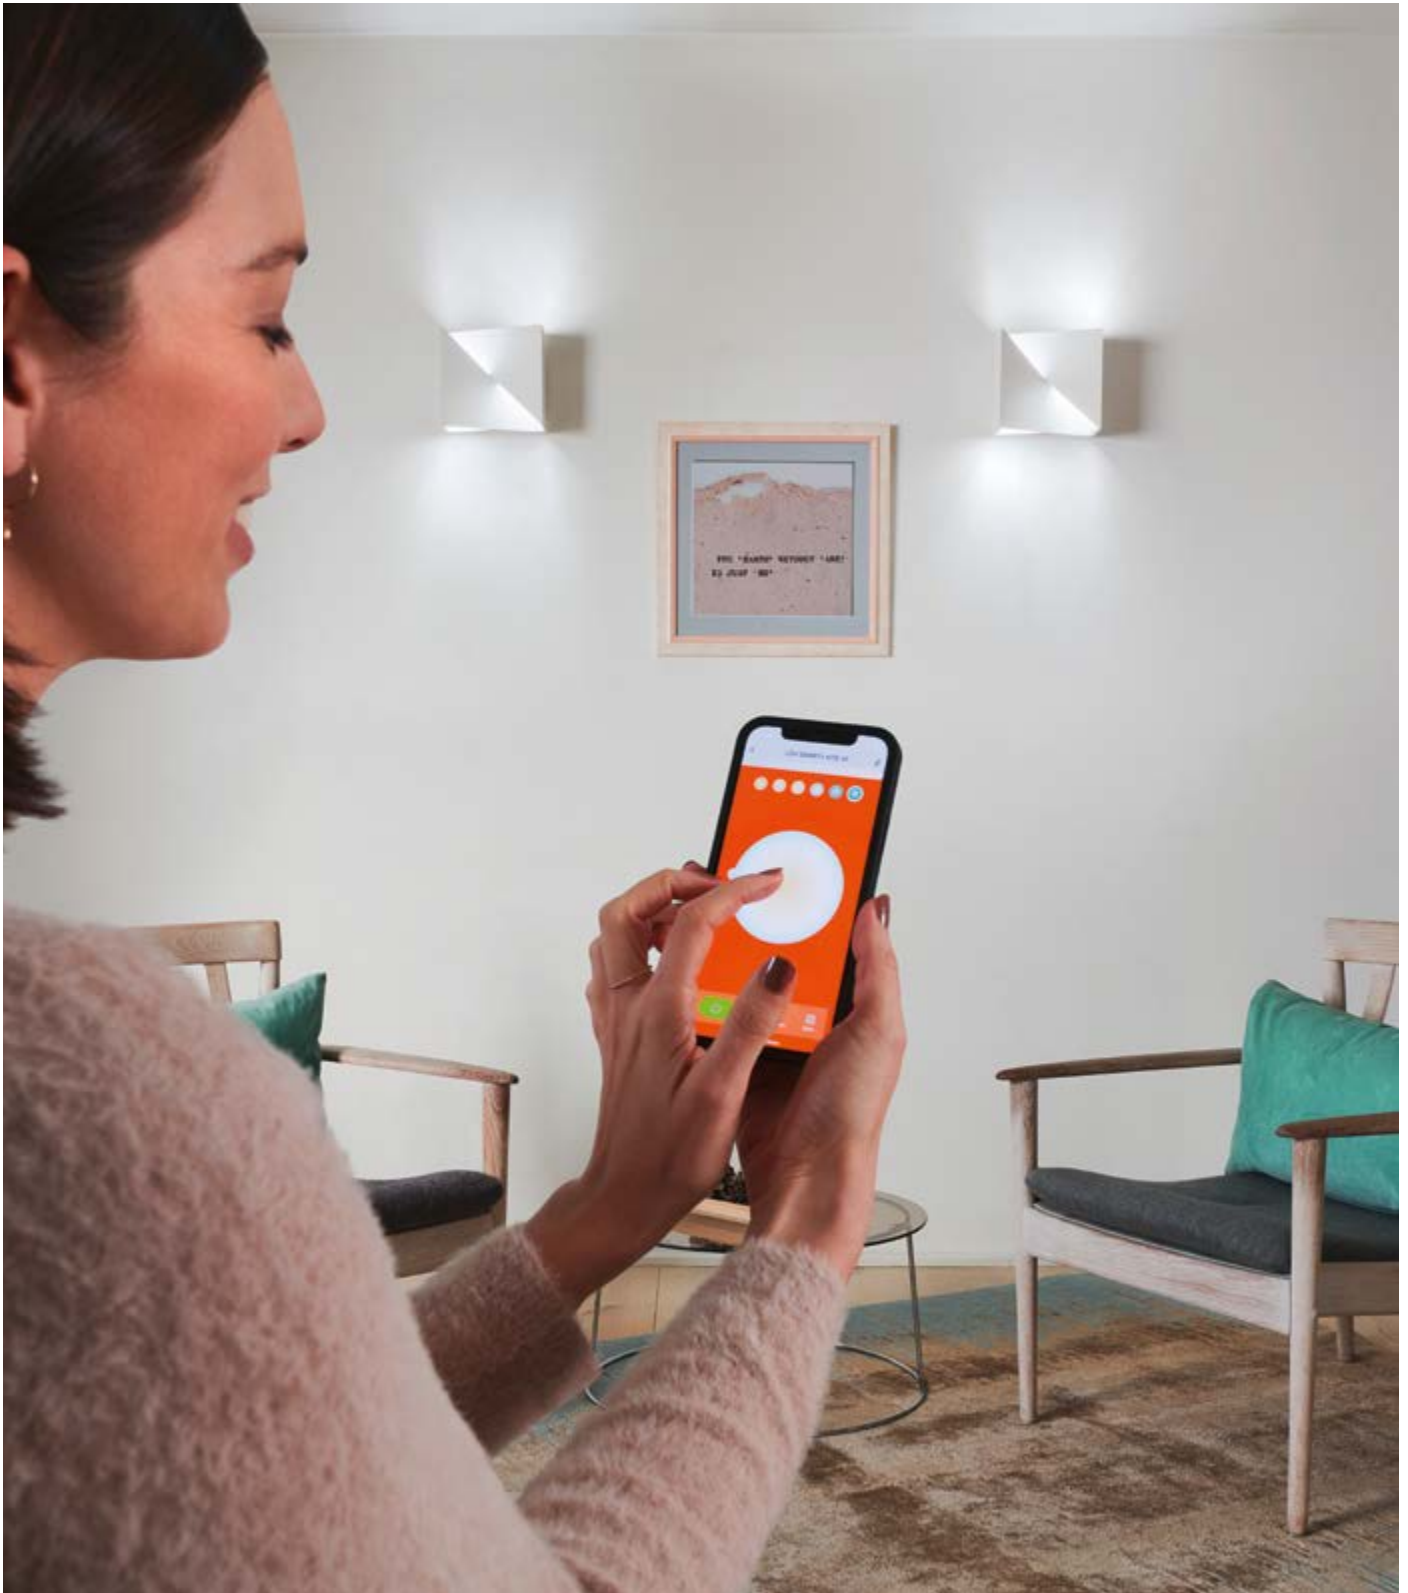

SMART+ WIFI ORBIS® WALL SWAN

DECORATIVE SMART WALL LUMINAIRES MADE OF REAL PLASTER