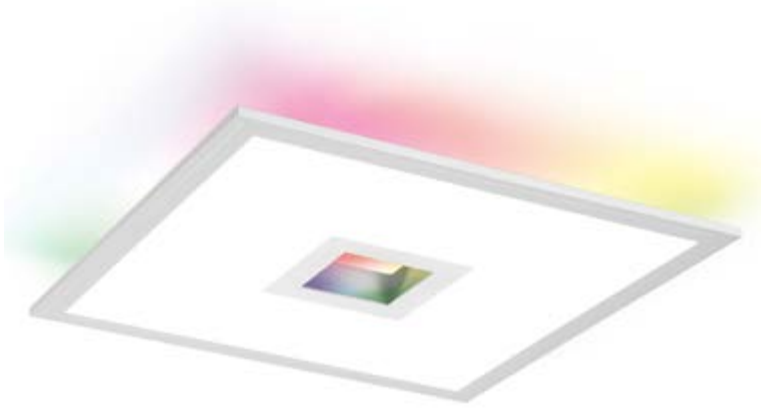

TOP QUALITY – WITH OUR SEAL OF APPROVAL

Product guarantee
of up to

3 years

Product guarantee
of up to

3 years

Product guarantee
of up to

3 years

Product guarantee
of up to

5 years

SMART+ LUMINAIRES

GUARANTEE

3 YEARS*
Ceiling
Downlights
Wall
Bathroom
LED strips
Under cabinet
Damp-Proof
Outdoor
Garden
Camera
Floodlights

FUNCTIONAL LUMINAIRES

GUARANTEE

3 YEARS*
Office
Under cabinet
Batten
luminaires
Damp-Proof

SENSORS

GUARANTEE

3 YEARS
Ceiling
sensors
Wall sensors

SUN@HOME LUMINAIRES

GUARANTEE

5 YEARS*
Office
Panel
Ceiling
Downlight
Wall
Mood

* On the LED module and driver