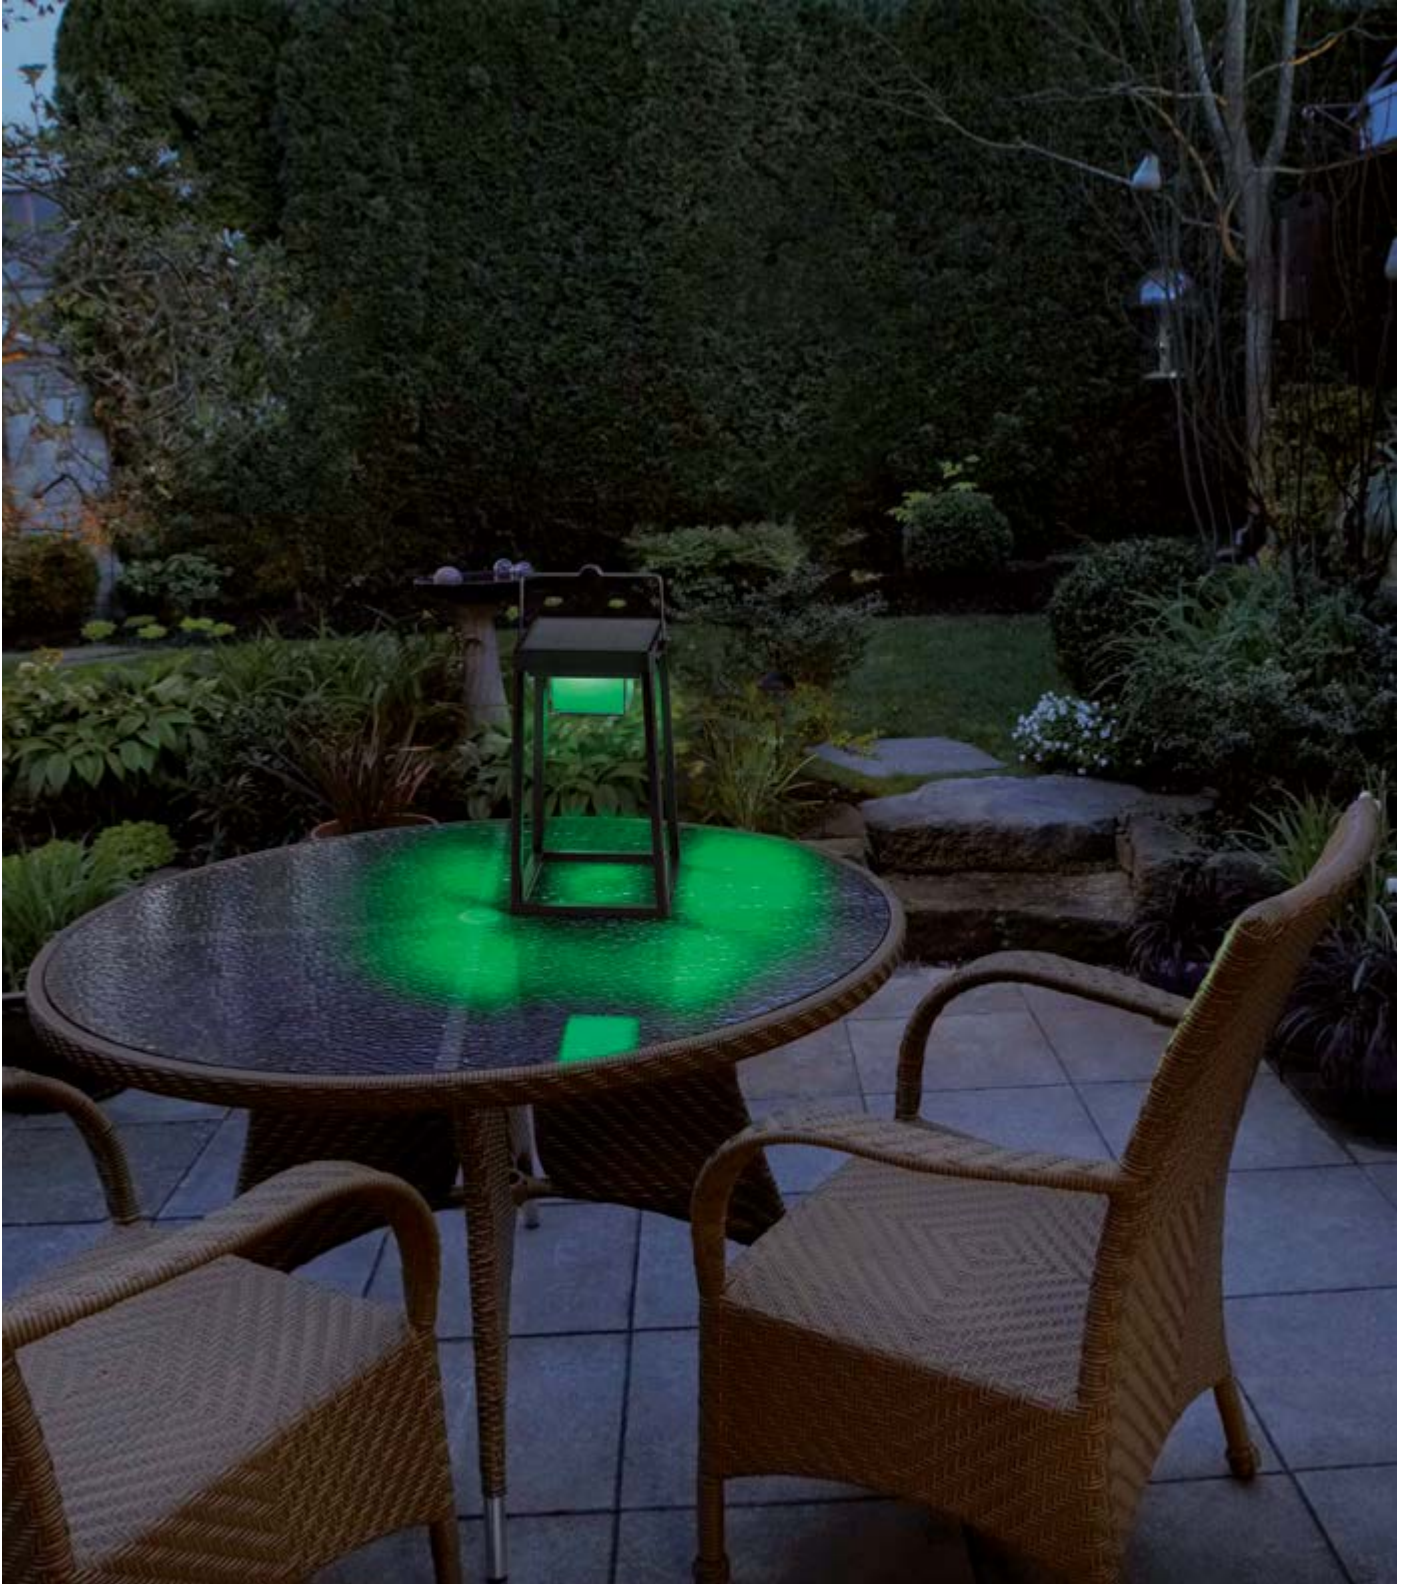

SMART⁺ BLUETOOTH TABLEFRAME SOLAR

MOBILE IP44 TABLE LIGHT WITH SOLAR PANEL, TUNABLE WHITE, RGB AND DIMMING FUNCTIONS