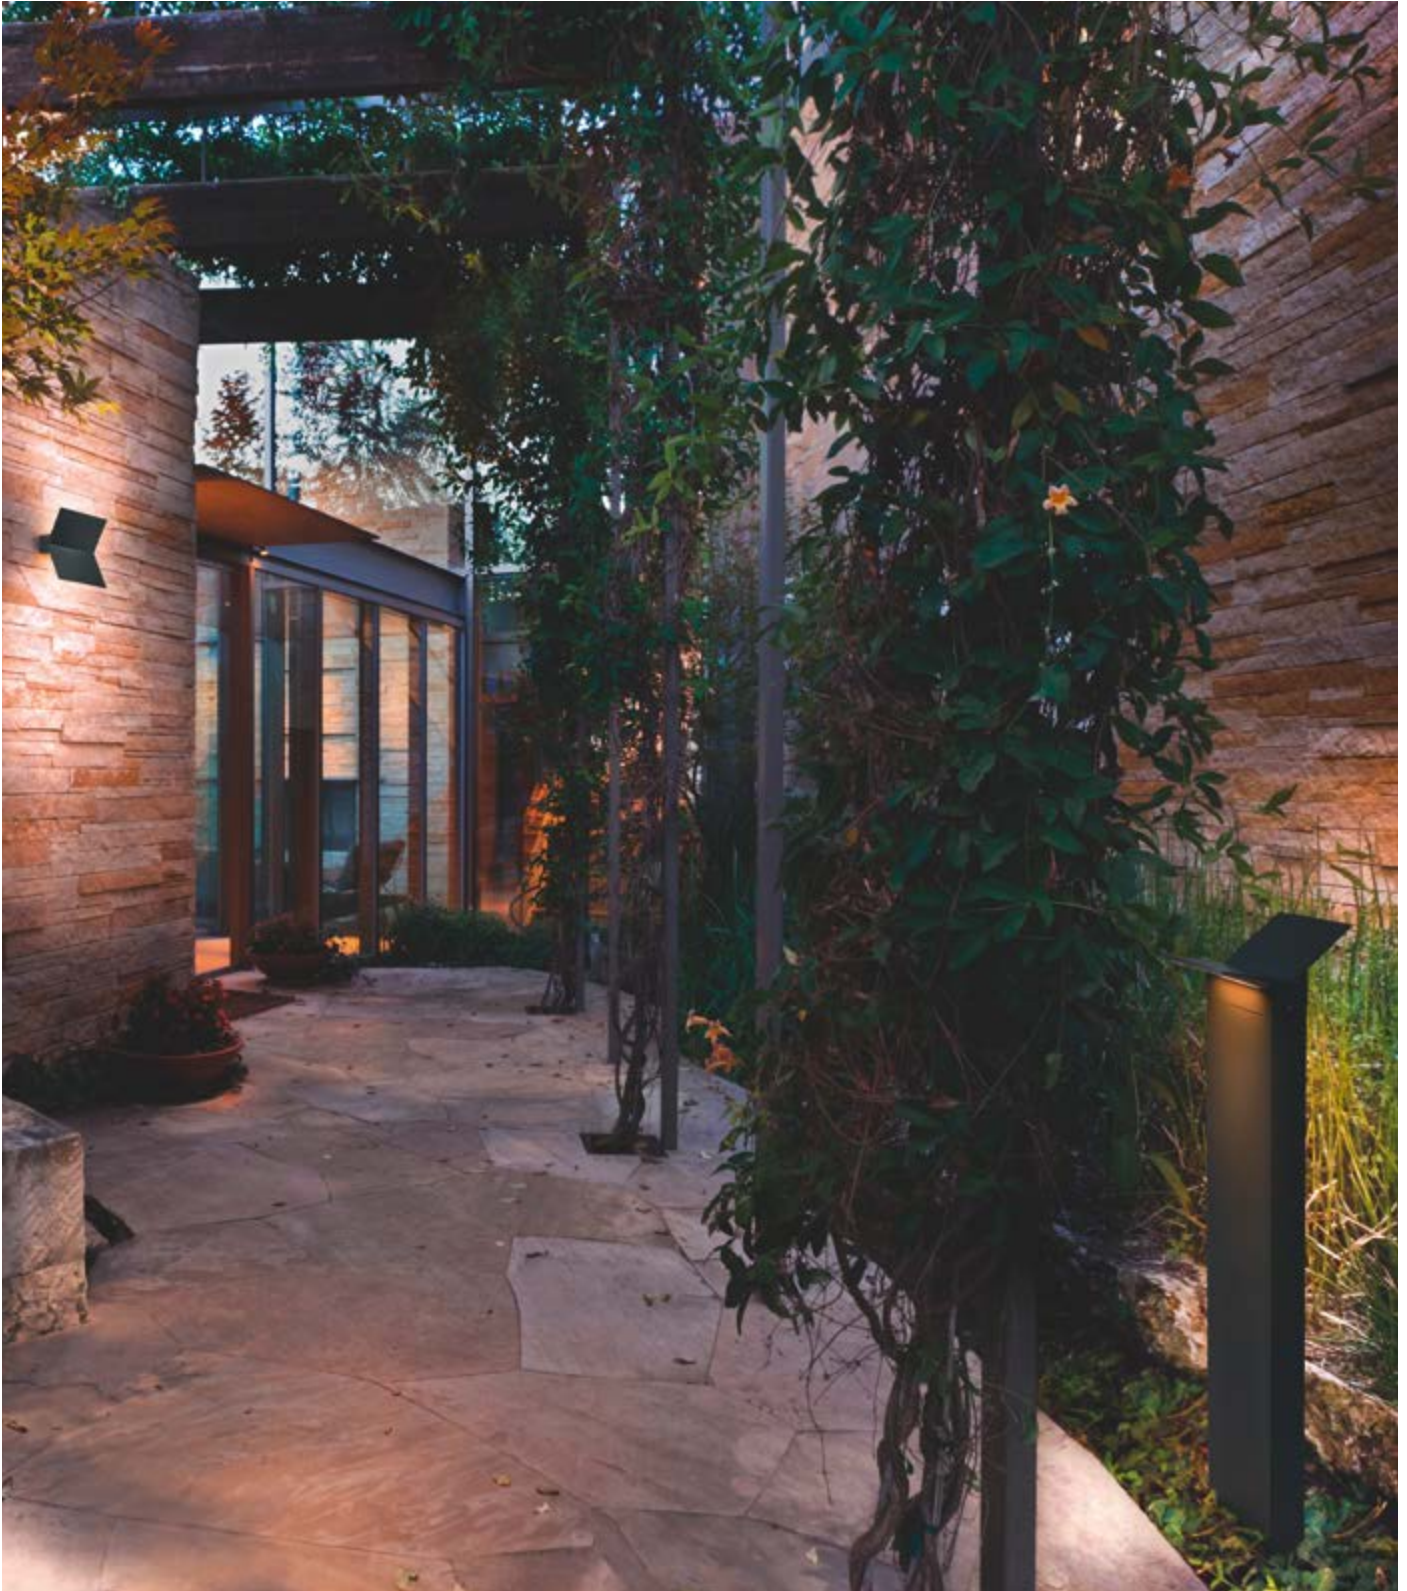

ENDURA® STYLE BAT

OUTDOOR LUMINAIRE FAMILY IN A MODERN WING DESIGN