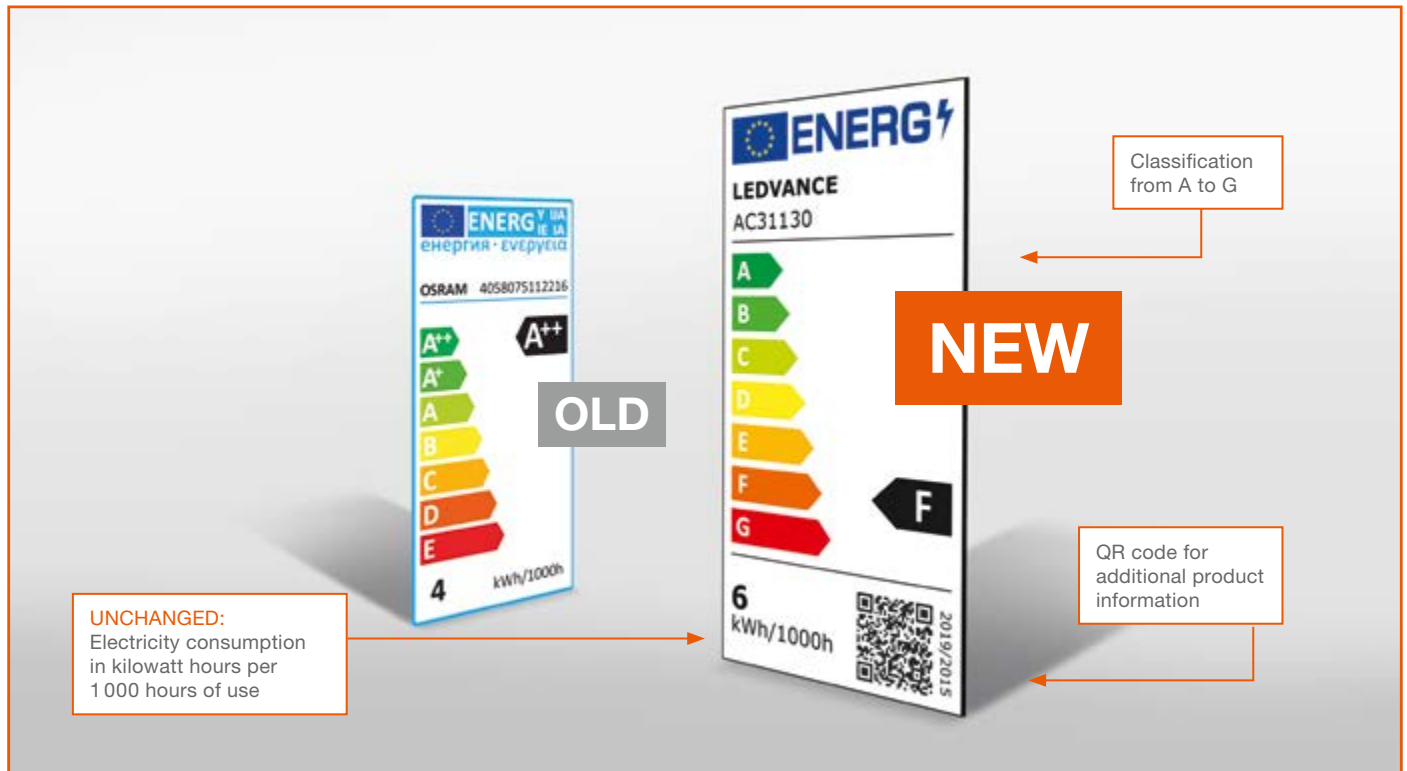

IMPORTANT FOR YOUR LAMP BUSINESS: THE NEW EU ENERGY LABEL

Unlike the “containing products”, the “light sources” within the meaning of the EU regulations have to be provided with a new energy label. The main innovations:

- The new energy efficiency scale from A to G (instead of A++ to E as before). It is calculated on a new basis.
- The QR code for additional product information stored in the EPREL product database

BE ON THE SAFE SIDE WITH LEDVANCE

LEDVANCE ensures that all its products and packaging comply with current EU regulations at all times. What you can rely on:

- Early energy-efficient LED replacement for all affected light sources

- Reliable fulfillment of all obligations regarding labeling and product information

- Support with clear and comprehensive information – so that you can be compliant, both technically and legally

Further information: www.ledvance.com/professional/services/eu-regulations