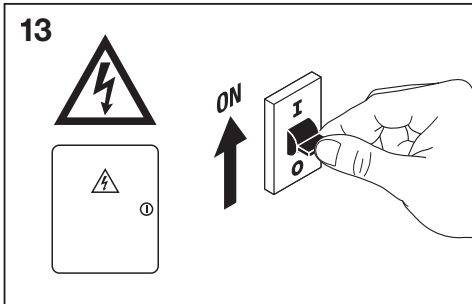

DAMPProof SENSOR IP65

Detection Area

Hold Time

Daylight threshold

1	2	
ON	ON	100 %
-	ON	75 %
ON	-	50 %
-	-	10 %

3	4	
ON	ON	5 s
-	ON	90 s
ON	-	5 min
-	-	15 min

5	6	
ON	ON	Disable
-	ON	50 lux
ON	-	10 lux
-	-	2 lux