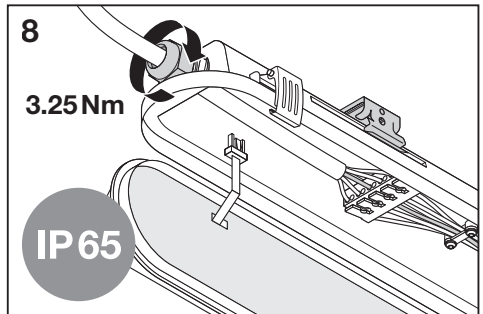

DAMPProof SENSOR IP65

Detection Area

Hold Time

Daylight threshold

1	2	
ON	ON	100 %
-	ON	75 %
ON	-	50 %
-	-	10 %

3	4	
ON	ON	5 s
-	ON	90 s
ON	-	5 min
-	-	15 min

5	6	
ON	ON	Disable
-	ON	50 lux
ON	-	10 lux
-	-	2 lux