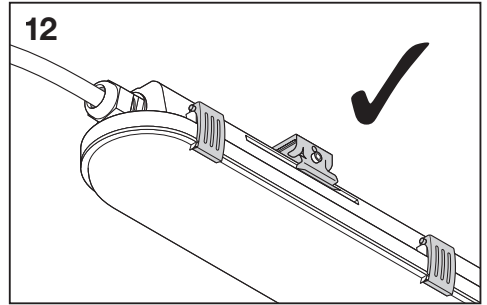

DAMPProof SENSOR IP65

Detection Area

Hold Time

Daylight threshold

1	2	
ON	ON	100 %
-	ON	75 %
ON	-	50 %
-	-	10 %

3	4	
ON	ON	5 s
-	ON	90 s
ON	-	5 min
-	-	15 min

5	6	
ON	ON	Disable
-	ON	50 lux
ON	-	10 lux
-	-	2 lux