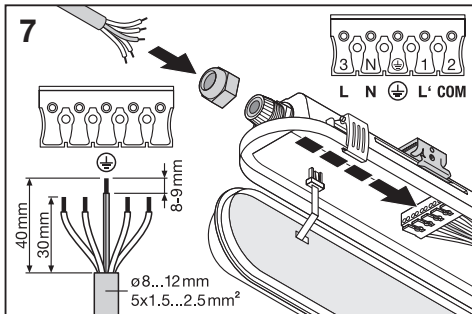

DAMPProof SENSOR IP65

Detection Area

Hold Time

Daylight threshold

1	2	
ON	ON	100 %
-	ON	75 %
ON	-	50 %
-	-	10 %

3	4	
ON	ON	5 s
-	ON	90 s
ON	-	5 min
-	-	15 min

5	6	
ON	ON	Disable
-	ON	50 lux
ON	-	10 lux
-	-	2 lux