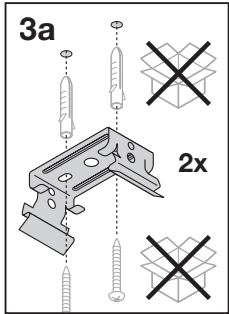

DAMPProof SENSOR IP65

Detection Area

Hold Time

Daylight threshold

1	2	
ON	ON	100 %
-	ON	75 %
ON	-	50 %
-	-	10 %

3	4	
ON	ON	5 s
-	ON	90 s
ON	-	5 min
-	-	15 min

5	6	
ON	ON	Disable
-	ON	50 lux
ON	-	10 lux
-	-	2 lux