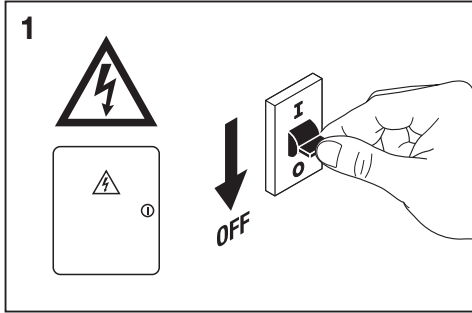

DAMPProof SENSOR IP65

Detection Area

Hold Time

Daylight threshold

1	2	
ON	ON	100 %
-	ON	75 %
ON	-	50 %
-	-	10 %

3	4	
ON	ON	5 s
-	ON	90 s
ON	-	5 min
-	-	15 min

5	6	
ON	ON	Disable
-	ON	50 lux
ON	-	10 lux
-	-	2 lux