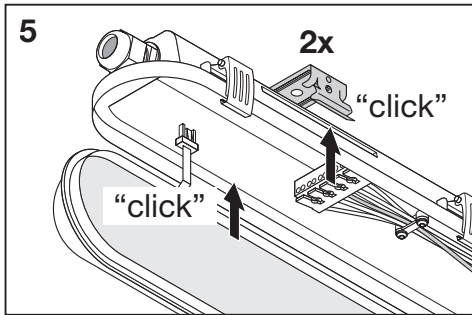

DAMPProof SENSOR IP65

Detection Area

Hold Time

Daylight threshold

1	2	
ON	ON	100 %
-	ON	75 %
ON	-	50 %
-	-	10 %

3	4	
ON	ON	5 s
-	ON	90 s
ON	-	5 min
-	-	15 min

5	6	
ON	ON	Disable
-	ON	50 lux
ON	-	10 lux
-	-	2 lux