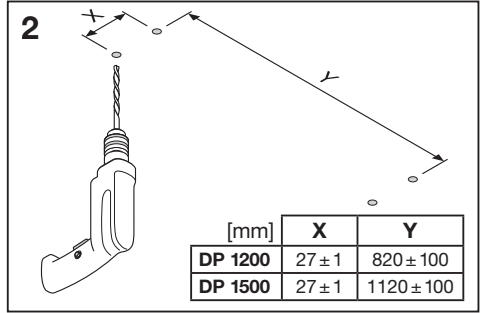

DAMPProof SENSOR IP65

Detection Area

Hold Time

Daylight threshold

1	2	
ON	ON	100 %
-	ON	75 %
ON	-	50 %
-	-	10 %

3	4	
ON	ON	5 s
-	ON	90 s
ON	-	5 min
-	-	15 min

5	6	
ON	ON	Disable
-	ON	50 lux
ON	-	10 lux
-	-	2 lux