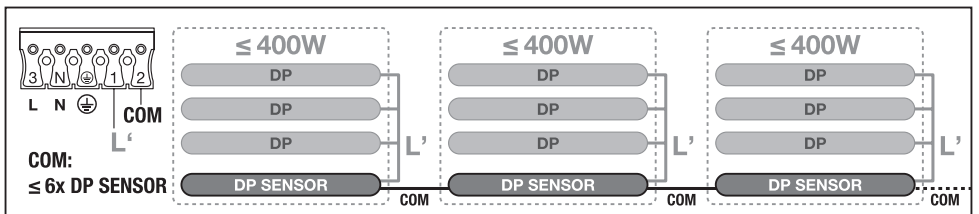

DAMPProof SENSOR IP65

Detection Area

Hold Time

Daylight threshold

1	2	
ON	ON	100 %
-	ON	75 %
ON	-	50 %
-	-	10 %

3	4	
ON	ON	5 s
-	ON	90 s
ON	-	5 min
-	-	15 min

5	6	
ON	ON	Disable
-	ON	50 lux
ON	-	10 lux
-	-	2 lux