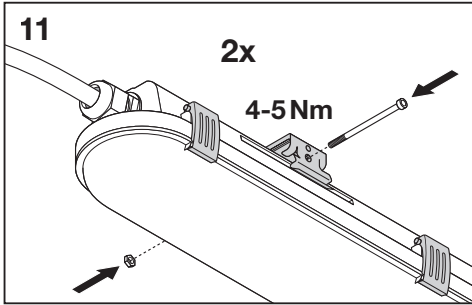

DAMPProof SENSOR IP65

Detection Area

Hold Time

Daylight threshold

1	2	
ON	ON	100 %
-	ON	75 %
ON	-	50 %
-	-	10 %

3	4	
ON	ON	5 s
-	ON	90 s
ON	-	5 min
-	-	15 min

5	6	
ON	ON	Disable
-	ON	50 lux
ON	-	10 lux
-	-	2 lux