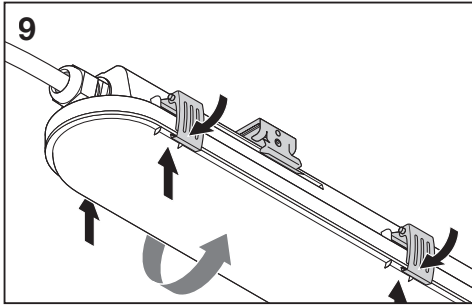

DAMPProof SENSOR IP65

Detection Area

Hold Time

Daylight threshold

1	2	
ON	ON	100 %
-	ON	75 %
ON	-	50 %
-	-	10 %

3	4	
ON	ON	5 s
-	ON	90 s
ON	-	5 min
-	-	15 min

5	6	
ON	ON	Disable
-	ON	50 lux
ON	-	10 lux
-	-	2 lux