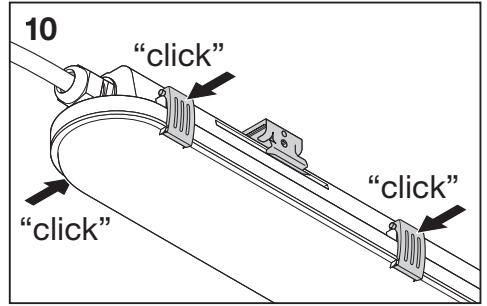

DAMPProof SENSOR IP65

Detection Area

Hold Time

Daylight threshold

1	2	
ON	ON	100 %
-	ON	75 %
ON	-	50 %
-	-	10 %

3	4	
ON	ON	5 s
-	ON	90 s
ON	-	5 min
-	-	15 min

5	6	
ON	ON	Disable
-	ON	50 lux
ON	-	10 lux
-	-	2 lux