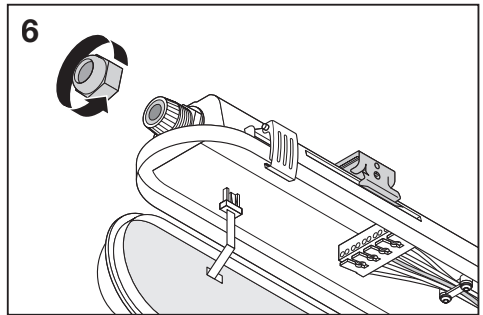

DAMPProof SENSOR IP65

Detection Area

Hold Time

Daylight threshold

1	2	
ON	ON	100 %
-	ON	75 %
ON	-	50 %
-	-	10 %

3	4	
ON	ON	5 s
-	ON	90 s
ON	-	5 min
-	-	15 min

5	6	
ON	ON	Disable
-	ON	50 lux
ON	-	10 lux
-	-	2 lux