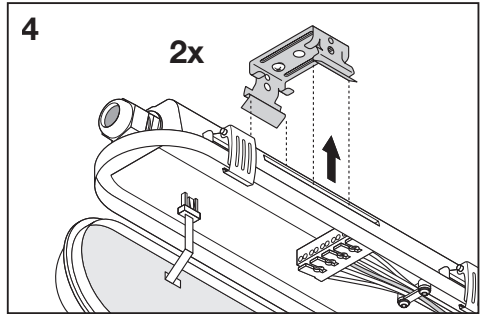

DAMPProof SENSOR IP65

Detection Area

Hold Time

Daylight threshold

1	2	
ON	ON	100 %
-	ON	75 %
ON	-	50 %
-	-	10 %

3	4	
ON	ON	5 s
-	ON	90 s
ON	-	5 min
-	-	15 min

5	6	
ON	ON	Disable
-	ON	50 lux
ON	-	10 lux
-	-	2 lux