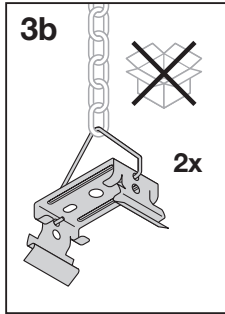

DAMPProof SENSOR IP65

Detection Area

Hold Time

Daylight threshold

1	2	
ON	ON	100 %
-	ON	75 %
ON	-	50 %
-	-	10 %

3	4	
ON	ON	5 s
-	ON	90 s
ON	-	5 min
-	-	15 min

5	6	
ON	ON	Disable
-	ON	50 lux
ON	-	10 lux
-	-	2 lux