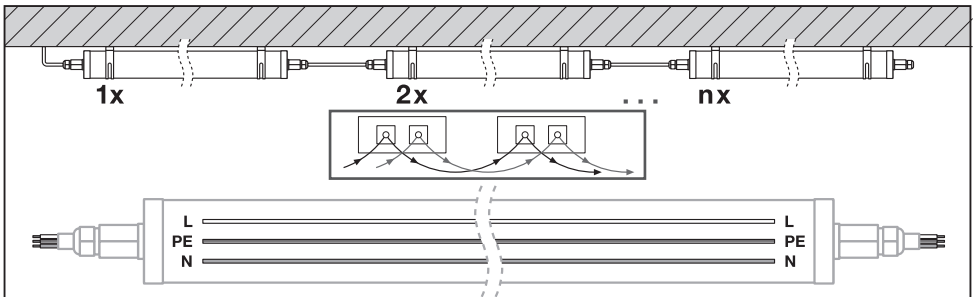

n	B16	C10	C16
DP SPECIAL 1200 22W/4000K WT IP67	25	23	36
DP SPECIAL 1200 42W/4000K WT IP67	24	21	34
DP SPECIAL 1500 30W/4000K WT IP67	25	22	36
DP SPECIAL 1500 50W/4000K WT IP67	24	21	34