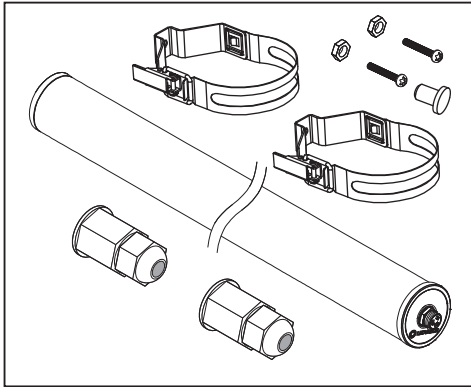

n	B16	C10	C16
DP SPECIAL 1200 22W/4000K WT IP67	25	23	36
DP SPECIAL 1200 42W/4000K WT IP67	24	21	34
DP SPECIAL 1500 30W/4000K WT IP67	25	22	36
DP SPECIAL 1500 50W/4000K WT IP67	24	21	34