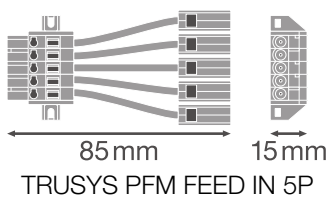

### Product features

- Feed-In 5 and 8 poles connector

TECHNICAL DATA

Dimensions & Weight

Length	85 mm
Width	55.0 mm
Height	15.0 mm
Product weight	21.00 g

Materials & Colors

Product color	Silver
---------------	--------