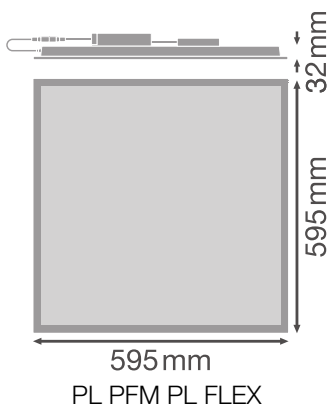

PRODUCT DATASHEET

PL PFM 600 25 W 3000 K

PANEL PERFORMANCE 600 | Square recessed panel luminaires, tool-free installation, for 600 x 600 mm ceiling systems

Areas of application

- Direct replacement for luminaires with fluorescent lamps
- Offices, conference rooms
- Reception areas, foyers, corridors, elevators
- Suitable for recessed ceiling systems with grid size of 600 x 600 mm

Product features

- Extruded aluminum frame
- Polystyrene diffuser
- 3-pole terminal block, cable cross section up to 3 x 2.5 mm² (25 W and 30 W versions)
- 5-pole terminal block, cable cross section up to 5 x 2.5 mm² (36 W versions and DALI types)

Photometrical data

Luminous flux	3000 lm
Luminous efficacy	120 lm/W
Color temperature	3000 K
Light color (designation)	Warm White
Color rendering index Ra	> 80
Standard deviation of color matching	3 sdc _m
Luminous intensity	-
Low flicker	Yes
Flickering metric (Pst LM)	-
Stroboscope effect metric (SVM)	-
Photobiological safety group acc. to EN62778	RG0
Photobiological safety group acc. to EN62471	RG0
Beam angle	120 °
UGR	< 22

PL PFM 600 25W 3000K LDT

PL PFM 600 25W 3000K LDT

Dimensions & Weight

Length	595.00 mm
Width	595.00 mm
Height	32.00 mm
Product weight	1600.00 g

Materials & Colors

Product color	White
Housing color	White
Body material	Steel
Cover material	Polystyrene (PS)
Light emitting surface material	Polystyrene
Glow Wire Test according to IEC 60695-2-12	650 °C
Mercury content	0.0 mg