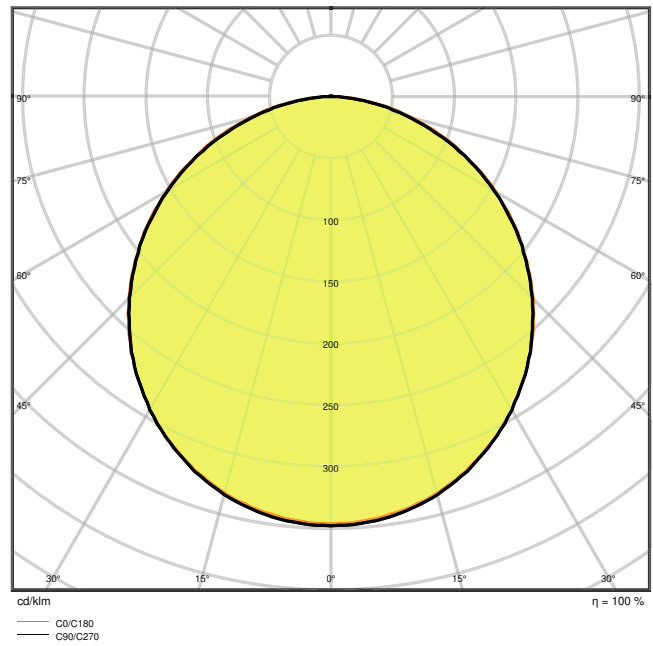

Photometrical data

Luminous flux	3000 lm
Luminous efficacy	120 lm/W
Color temperature	3000 K
Light color (designation)	Warm White
Color rendering index Ra	> 80
Standard deviation of color matching	3 sdc _m
Luminous intensity	-
Low flicker	Yes
Flickering metric (Pst LM)	-
Stroboscope effect metric (SVM)	-
Photobiological safety group acc. to EN62778	RG0
Photobiological safety group acc. to EN62471	RG0
Beam angle	120 °
UGR	< 22

PL PFM 600 25W 3000K LDT

PL PFM 600 25W 3000K LDT

Dimensions & Weight

Length	595.00 mm
Width	595.00 mm
Height	32.00 mm
Product weight	1600.00 g

Materials & Colors

Product color	White
Housing color	White
Body material	Steel
Cover material	Polystyrene (PS)
Light emitting surface material	Polystyrene
Glow Wire Test according to IEC 60695-2-12	650 °C
Mercury content	0.0 mg