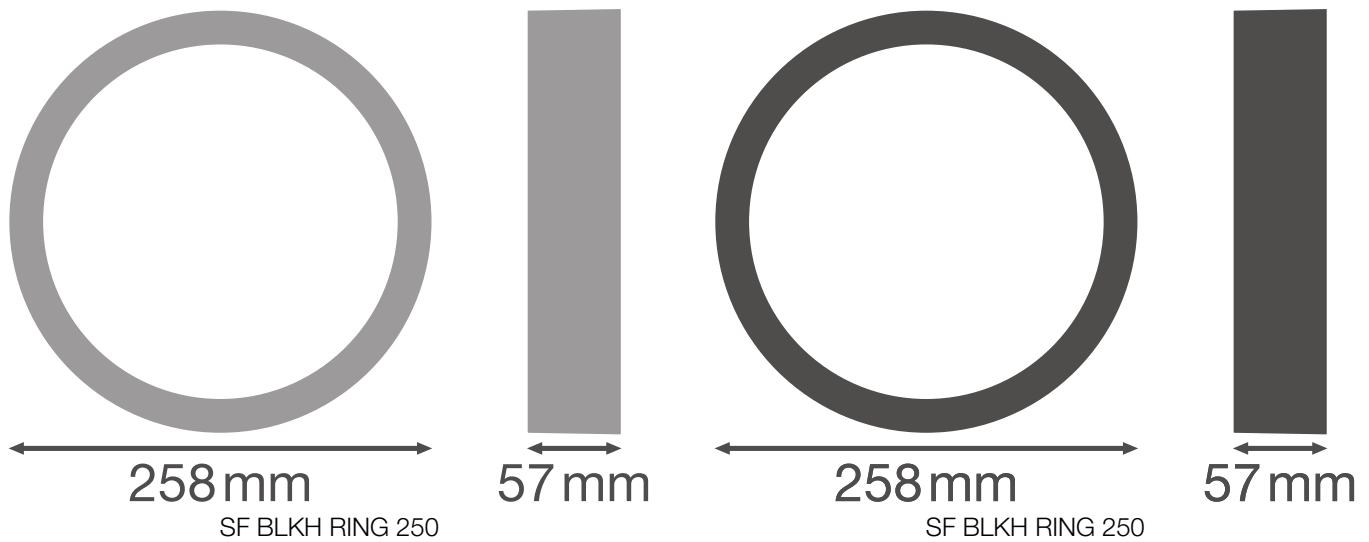

### Product features

- Cover ring for Surface Bulkhead
- Available for 250 mm and 300 mm Bulkhead version
- Available in black and white color
- Impact resistance: IK10

TECHNICAL DATA

Dimensions & Weight

Diameter	258 mm
Height	57.0 mm
Product weight	210.00 g

Materials & Colors

Product color	White
---------------	-------

Application & Mounting

Mounting location	Luminaire
Replaceable light source	No

Certificates & Standards

**LOGISTICAL DATA**

Product code	Packaging unit (Pieces/Unit)	Dimensions (length x width x height)	Gross weight	Volume
4058075399334	Folding box 1	272 mm x 262 mm x 66 mm	315.00 g	4.70 dm <sup>3</sup>
4058075399341	Shipping box 8	550 mm x 285 mm x 285 mm	3241.00 g	44.67 dm <sup>3</sup>