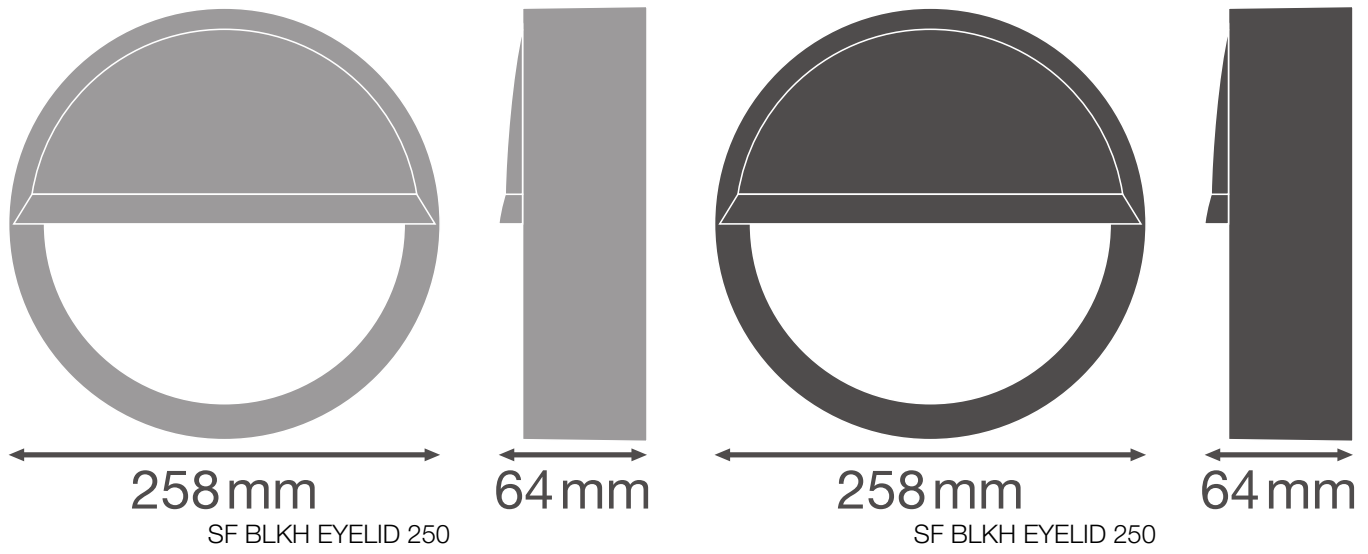

### Product features

- Eyelid ring for Surface Bulkhead
- Available for 250 mm and 300 mm Bulkhead version
- Available in black and white color
- Impact resistance: IK10

**TECHNICAL DATA**

**Dimensions & Weight**

Diameter	258 mm
Height	64.0 mm
Product weight	210.00 g

**Materials & Colors**

Product color	Black
Cover material	Polycarbonate (PC)

**Application & Mounting**

Mounting location	Luminaire
Replaceable light source	No

---

Tender texts		Document name
	Tender documents	SURFACE BULKHEAD EYELID 250 BK-EN

LOGISTICAL DATA

Product code	Packaging unit (Pieces/Unit)	Dimensions (length x width x height)	Gross weight	Volume
4058075375505	Folding box 1	74 mm x 272 mm x 262 mm	292.00 g	5.27 dm <sup>3</sup>
4058075375512	Shipping box 8	550 mm x 285 mm x 315 mm	2918.00 g	49.38 dm <sup>3</sup>