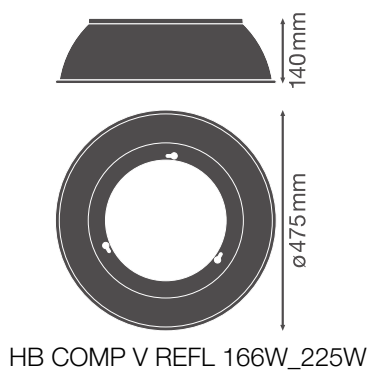

### Product features

- Beam angle: 80°
- High-quality aluminum reflector

TECHNICAL DATA

Photometrical data

Beam angle	80 °
------------	------

Dimensions & Weight

Diameter	475 mm
Height	140 mm
Product weight	560.00 g

Materials & Colors

Product color	Silver
Body material	Aluminum

DOWNLOAD DATA

Documents and certificates		Document name
	User instruction / safety instructions	UI HIGHBAY COMPACT V
	Legal information	Informationstext 18 Abs 4 ElektroG
Tender texts		Document name
	Tender documents	HIGH BAY COMPACT REFLECTOR 225W 80DEG SI-EN

LOGISTICAL DATA

Product code	Packaging unit (Pieces/Unit)	Dimensions (length x width x height)	Gross weight	Volume
4058075715264	Shipping box 2	490 mm x 165 mm x 500 mm	1856.00 g	40.43 dm <sup>3</sup>

The mentioned product code describes the smallest quantity unit which can be ordered. One shipping unit can contain one or more single products. When placing an order, for the quantity please enter single or multiples of a shipping unit.